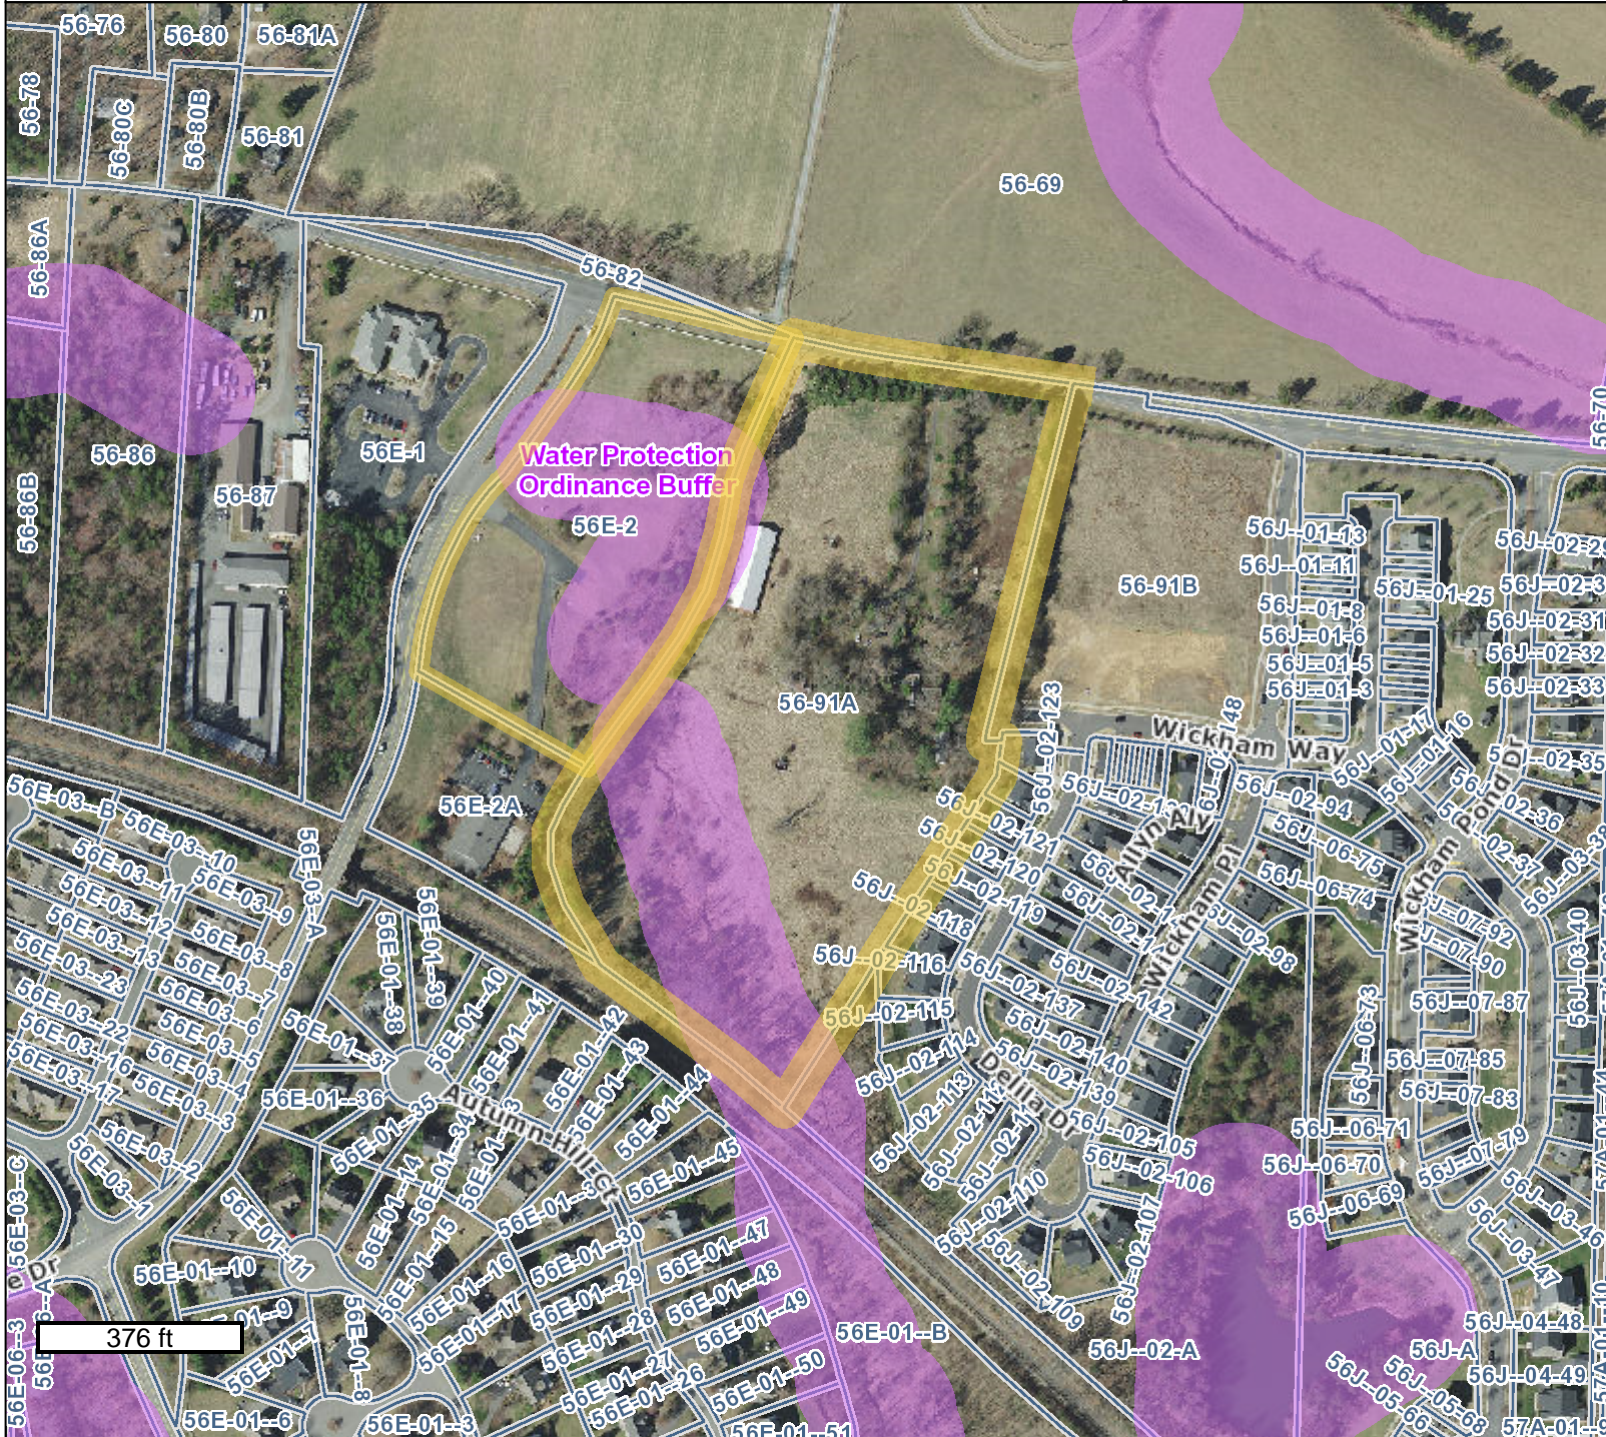

ZMA202000012 Montclair Location Map w/WPO Stream Buffers

Legend

(Note: Some items on map may not appear in legend)

Overlays

Water Protection Ordinance Buffers

Parcel Info

Parcels

GIS-Web
Geographic Data Services
www.albemarle.org/gis
(434) 296-5832