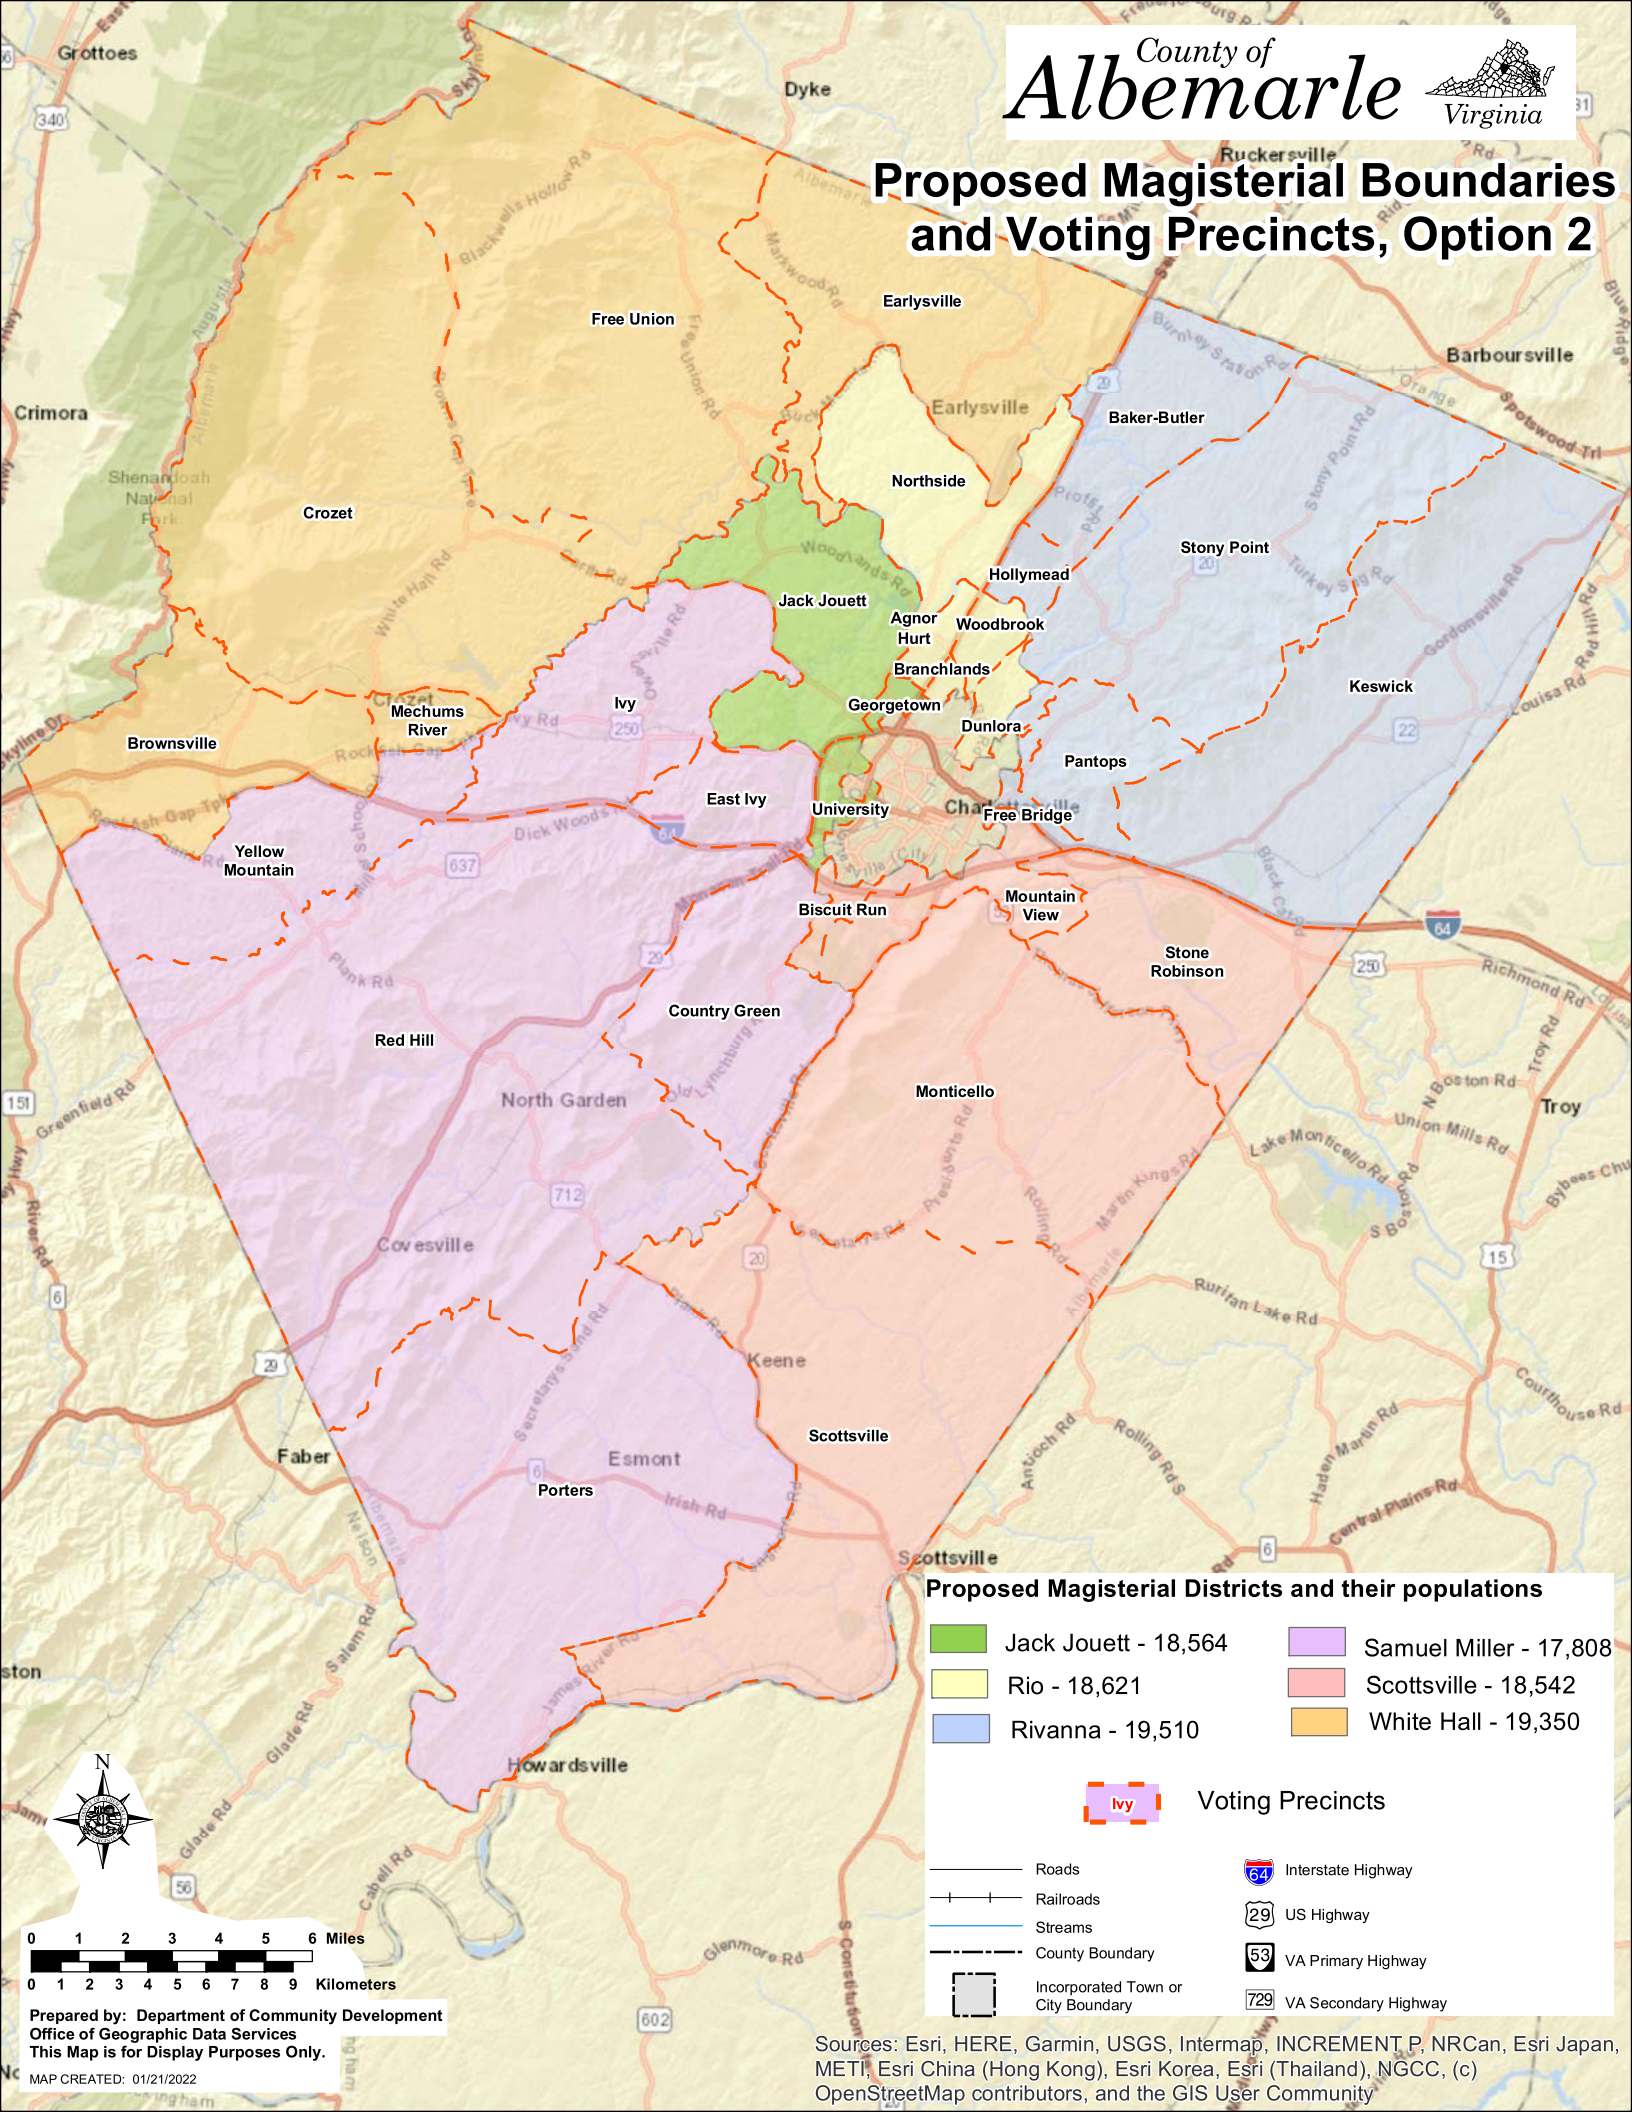

# Proposed Magisterial Boundaries and Voting Precincts, Option 2

**Proposed Magisterial Districts and their populations**

<span style="display:inline-block; width:15px; height:15px; background-color:green; border:1px solid black;"></span> Jack Jouett - 18,564	<span style="display:inline-block; width:15px; height:15px; background-color:purple; border:1px solid black;"></span> Samuel Miller - 17,808
<span style="display:inline-block; width:15px; height:15px; background-color:yellow; border:1px solid black;"></span> Rio - 18,621	<span style="display:inline-block; width:15px; height:15px; background-color:lightcoral; border:1px solid black;"></span> Scottsville - 18,542
<span style="display:inline-block; width:15px; height:15px; background-color:lightblue; border:1px solid black;"></span> Rivanna - 19,510	<span style="display:inline-block; width:15px; height:15px; background-color:orange; border:1px solid black;"></span> White Hall - 19,350

Voting Precincts

	Roads		Interstate Highway
	Railroads		US Highway
	Streams		VA Primary Highway
	County Boundary		VA Secondary Highway
	Incorporated Town or City Boundary		

0 1 2 3 4 5 6 Miles  
0 1 2 3 4 5 6 7 8 9 Kilometers

Prepared by: Department of Community Development  
Office of Geographic Data Services  
This Map is for Display Purposes Only.  
MAP CREATED: 01/21/2022

Sources: Esri, HERE, Garmin, USGS, Intermap, INCREMENT P, NRCAN, Esri Japan, METI, Esri China (Hong Kong), Esri Korea, Esri (Thailand), NGCC, (c) OpenStreetMap contributors, and the GIS User Community