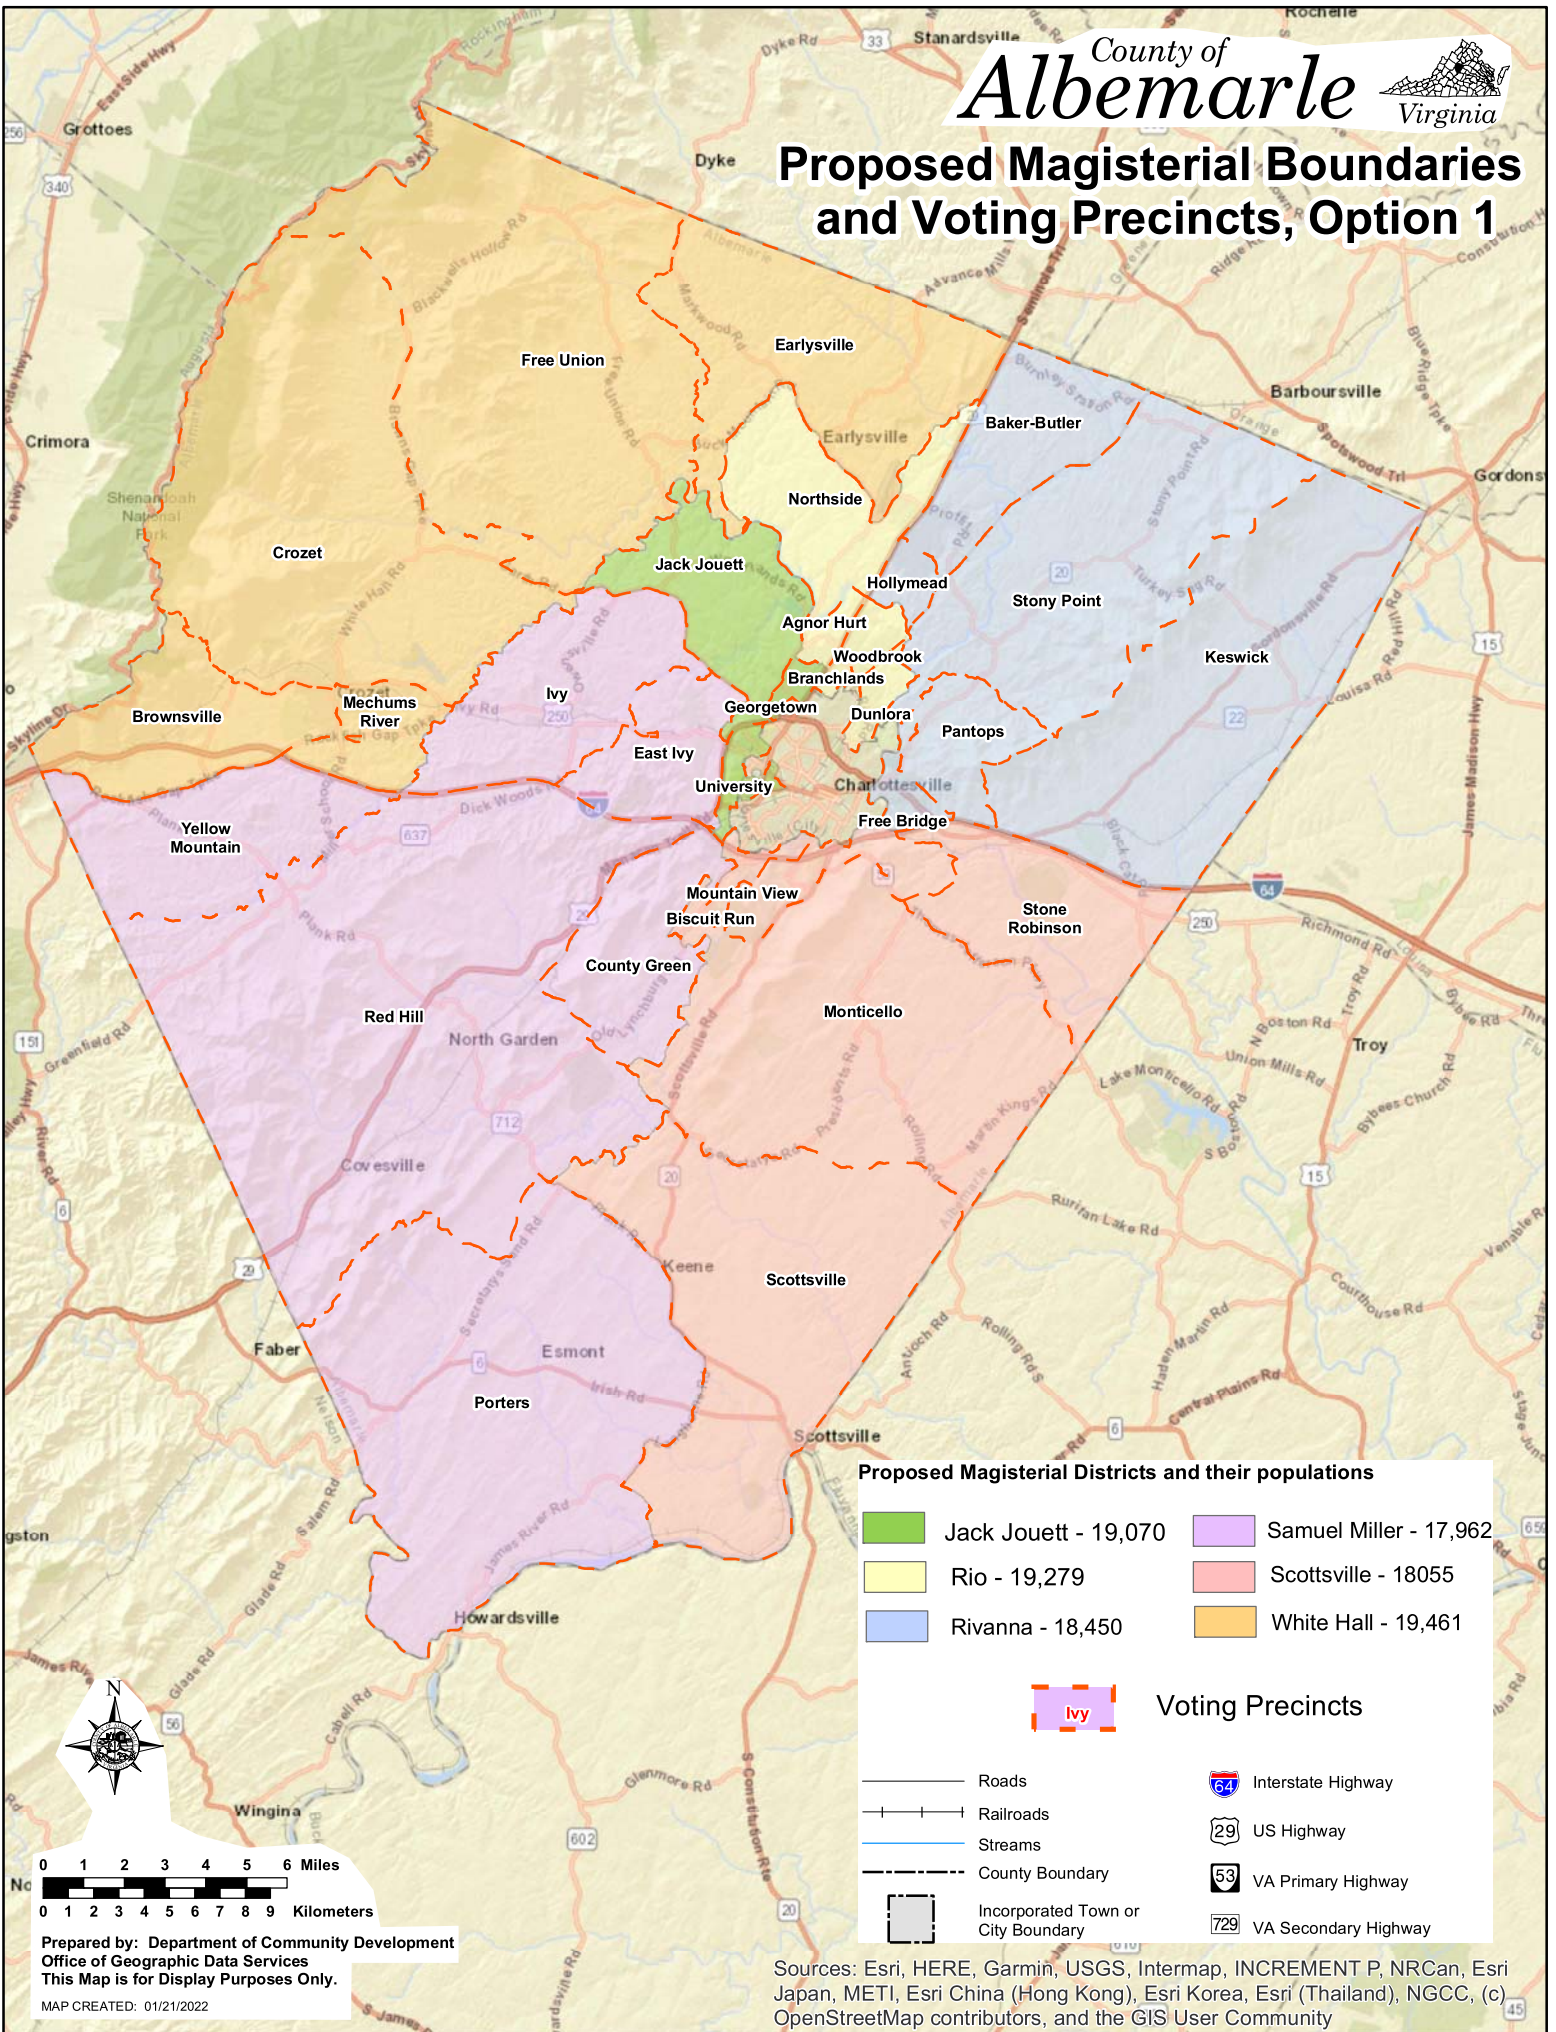

Proposed Magisterial Boundaries and Voting Precincts, Option 1

Proposed Magisterial Districts and their populations

■ Jack Jouett - 19,070	■ Samuel Miller - 17,962
■ Rio - 19,279	■ Scottsville - 18055
■ Rivanna - 18,450	■ White Hall - 19,461

Voting Precincts

Roads	Interstate Highway
Railroads	US Highway
Streams	VA Primary Highway
County Boundary	VA Secondary Highway
Incorporated Town or City Boundary	

Sources: Esri, HERE, Garmin, USGS, Intermap, INCREMENT P, NRCan, Esri Japan, METI, Esri China (Hong Kong), Esri Korea, Esri (Thailand), NGCC, (c) OpenStreetMap contributors, and the GIS User Community

Prepared by: Department of Community Development
Office of Geographic Data Services
This Map is for Display Purposes Only.
MAP CREATED: 01/21/2022