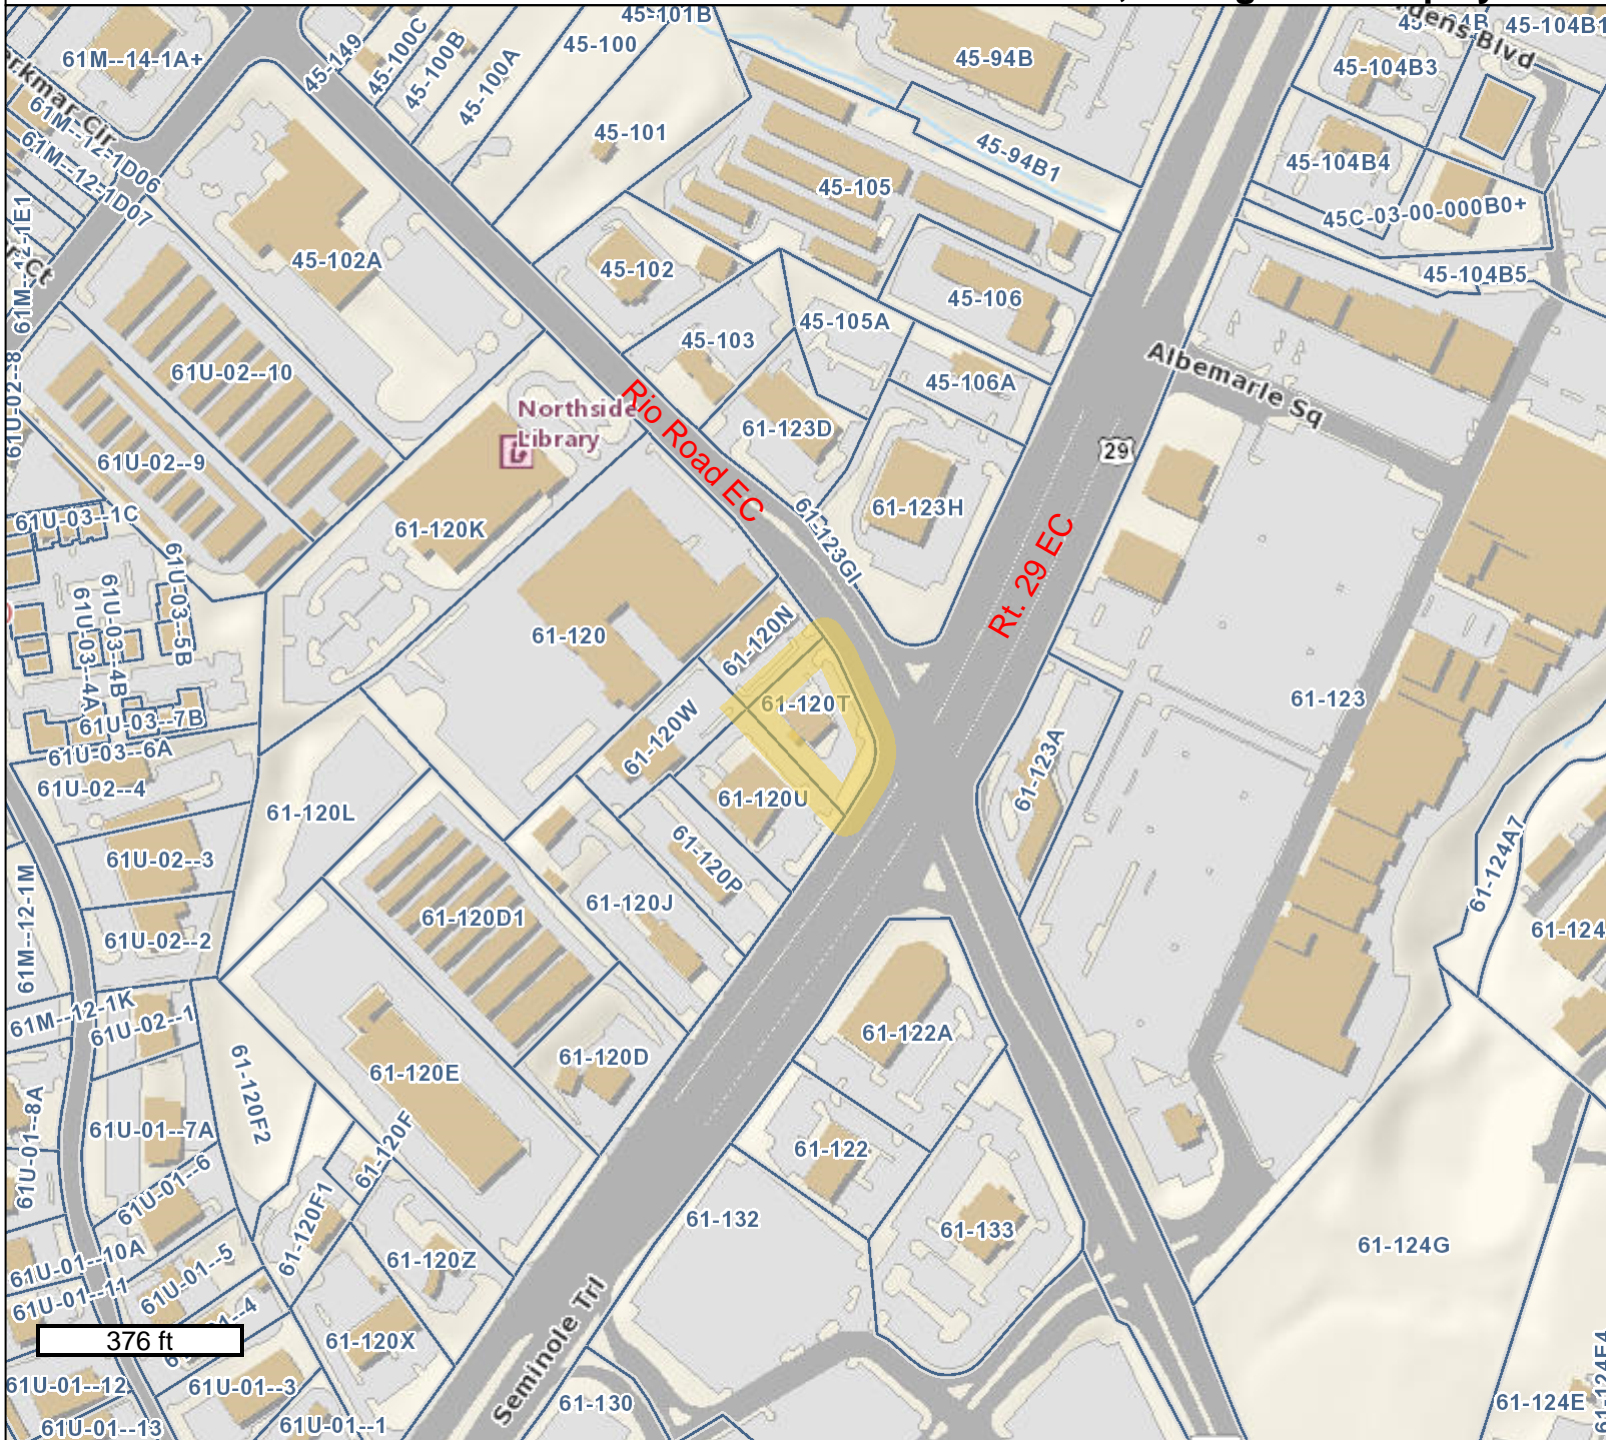

SP-2020-14: 1680 Seminole Trail Outdoor Sales, Storage and Display Vicinity Map

Legend
 (Note: Some items on map may not appear in legend)

- Parcel Info
- Parcels
 - 1680 Seminole Trl.

GIS-Web
 Geographic Data Services
www.albemarle.org/gis
 (434) 296-5832