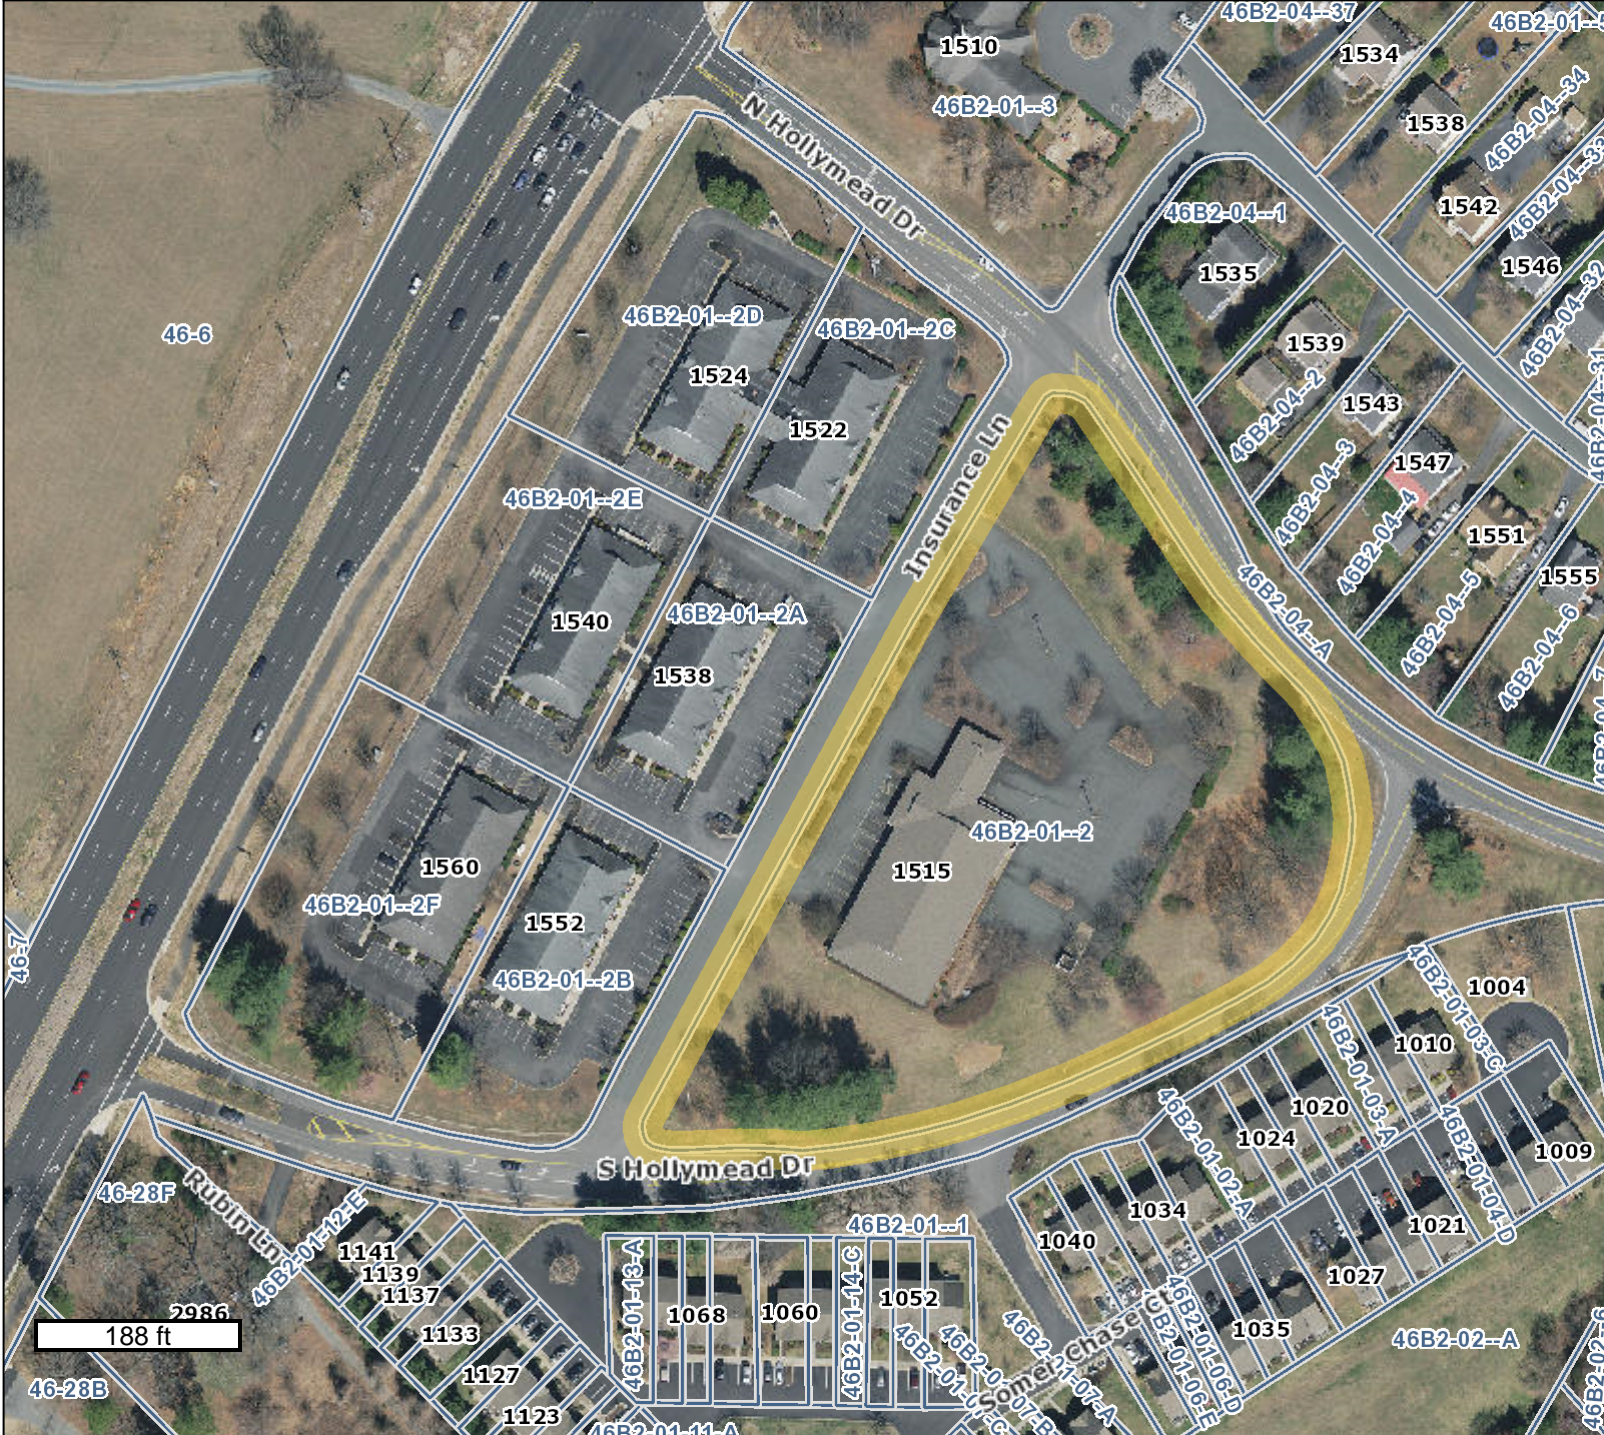

SP202200005 Community Christian Academy at RiverStone Church - Map

Legend
(Note: Some items on map may not appear in legend)

Parcel Info
□ Parcels

376 ft

GIS-Web
Geographic Data Services
www.albemarle.org/gis
(434) 296-5832

SP202200005 Community Christian Academy at RiverStone Church - Aerial Map

Legend
 (Note: Some items on map may not appear in legend)

- Parcel Info
- Parcels

188 ft

GIS-Web
 Geographic Data Services
www.albemarle.org/gis
 (434) 296-5832