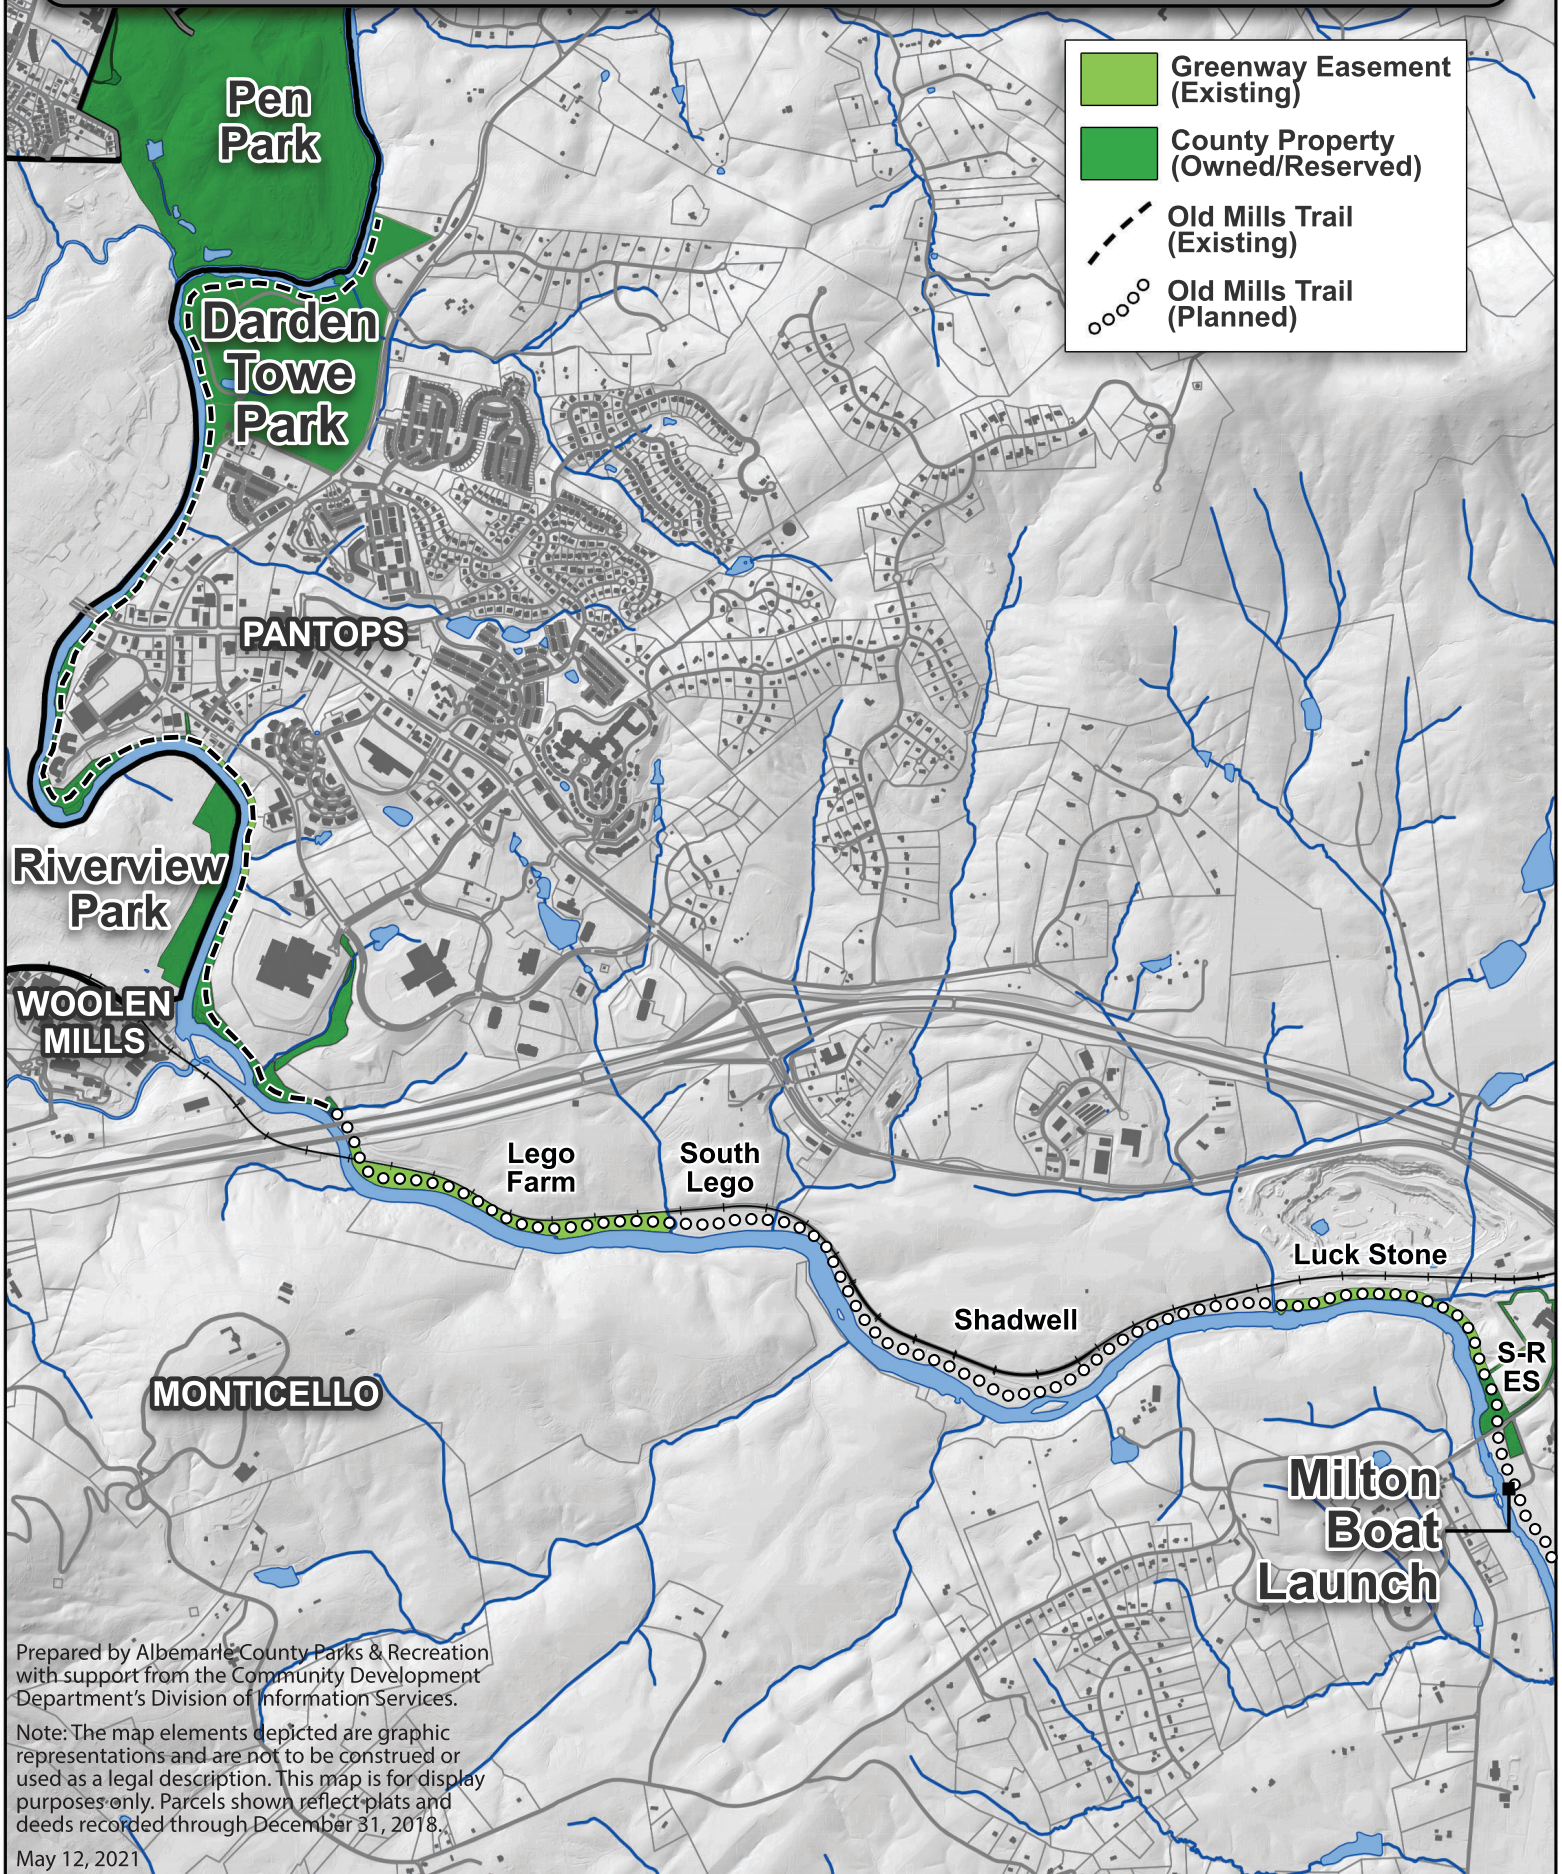

Rivanna Greenway: Old Mills Trail (Pantops to Milton)

Prepared by Albemarle County Parks & Recreation with support from the Community Development Department's Division of Information Services.

Note: The map elements depicted are graphic representations and are not to be construed or used as a legal description. This map is for display purposes only. Parcels shown reflect plats and deeds recorded through December 31, 2018.

May 12, 2021