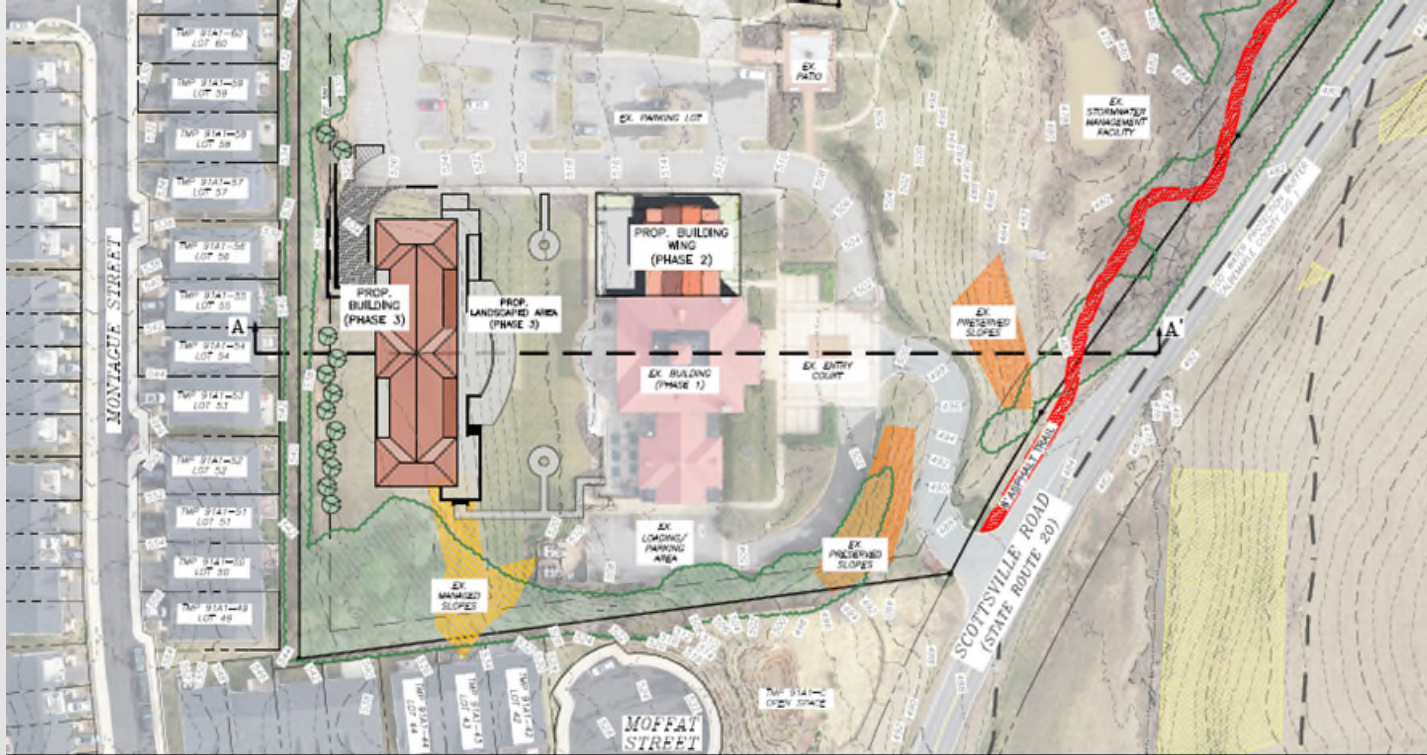

CR

ROUDABUSH, GALE & ASSOC., Inc.
ENGINEERS, SURVEYORS & LAND PLANNERS
A PROFESSIONAL CORPORATION Serving Virginia Since 1956