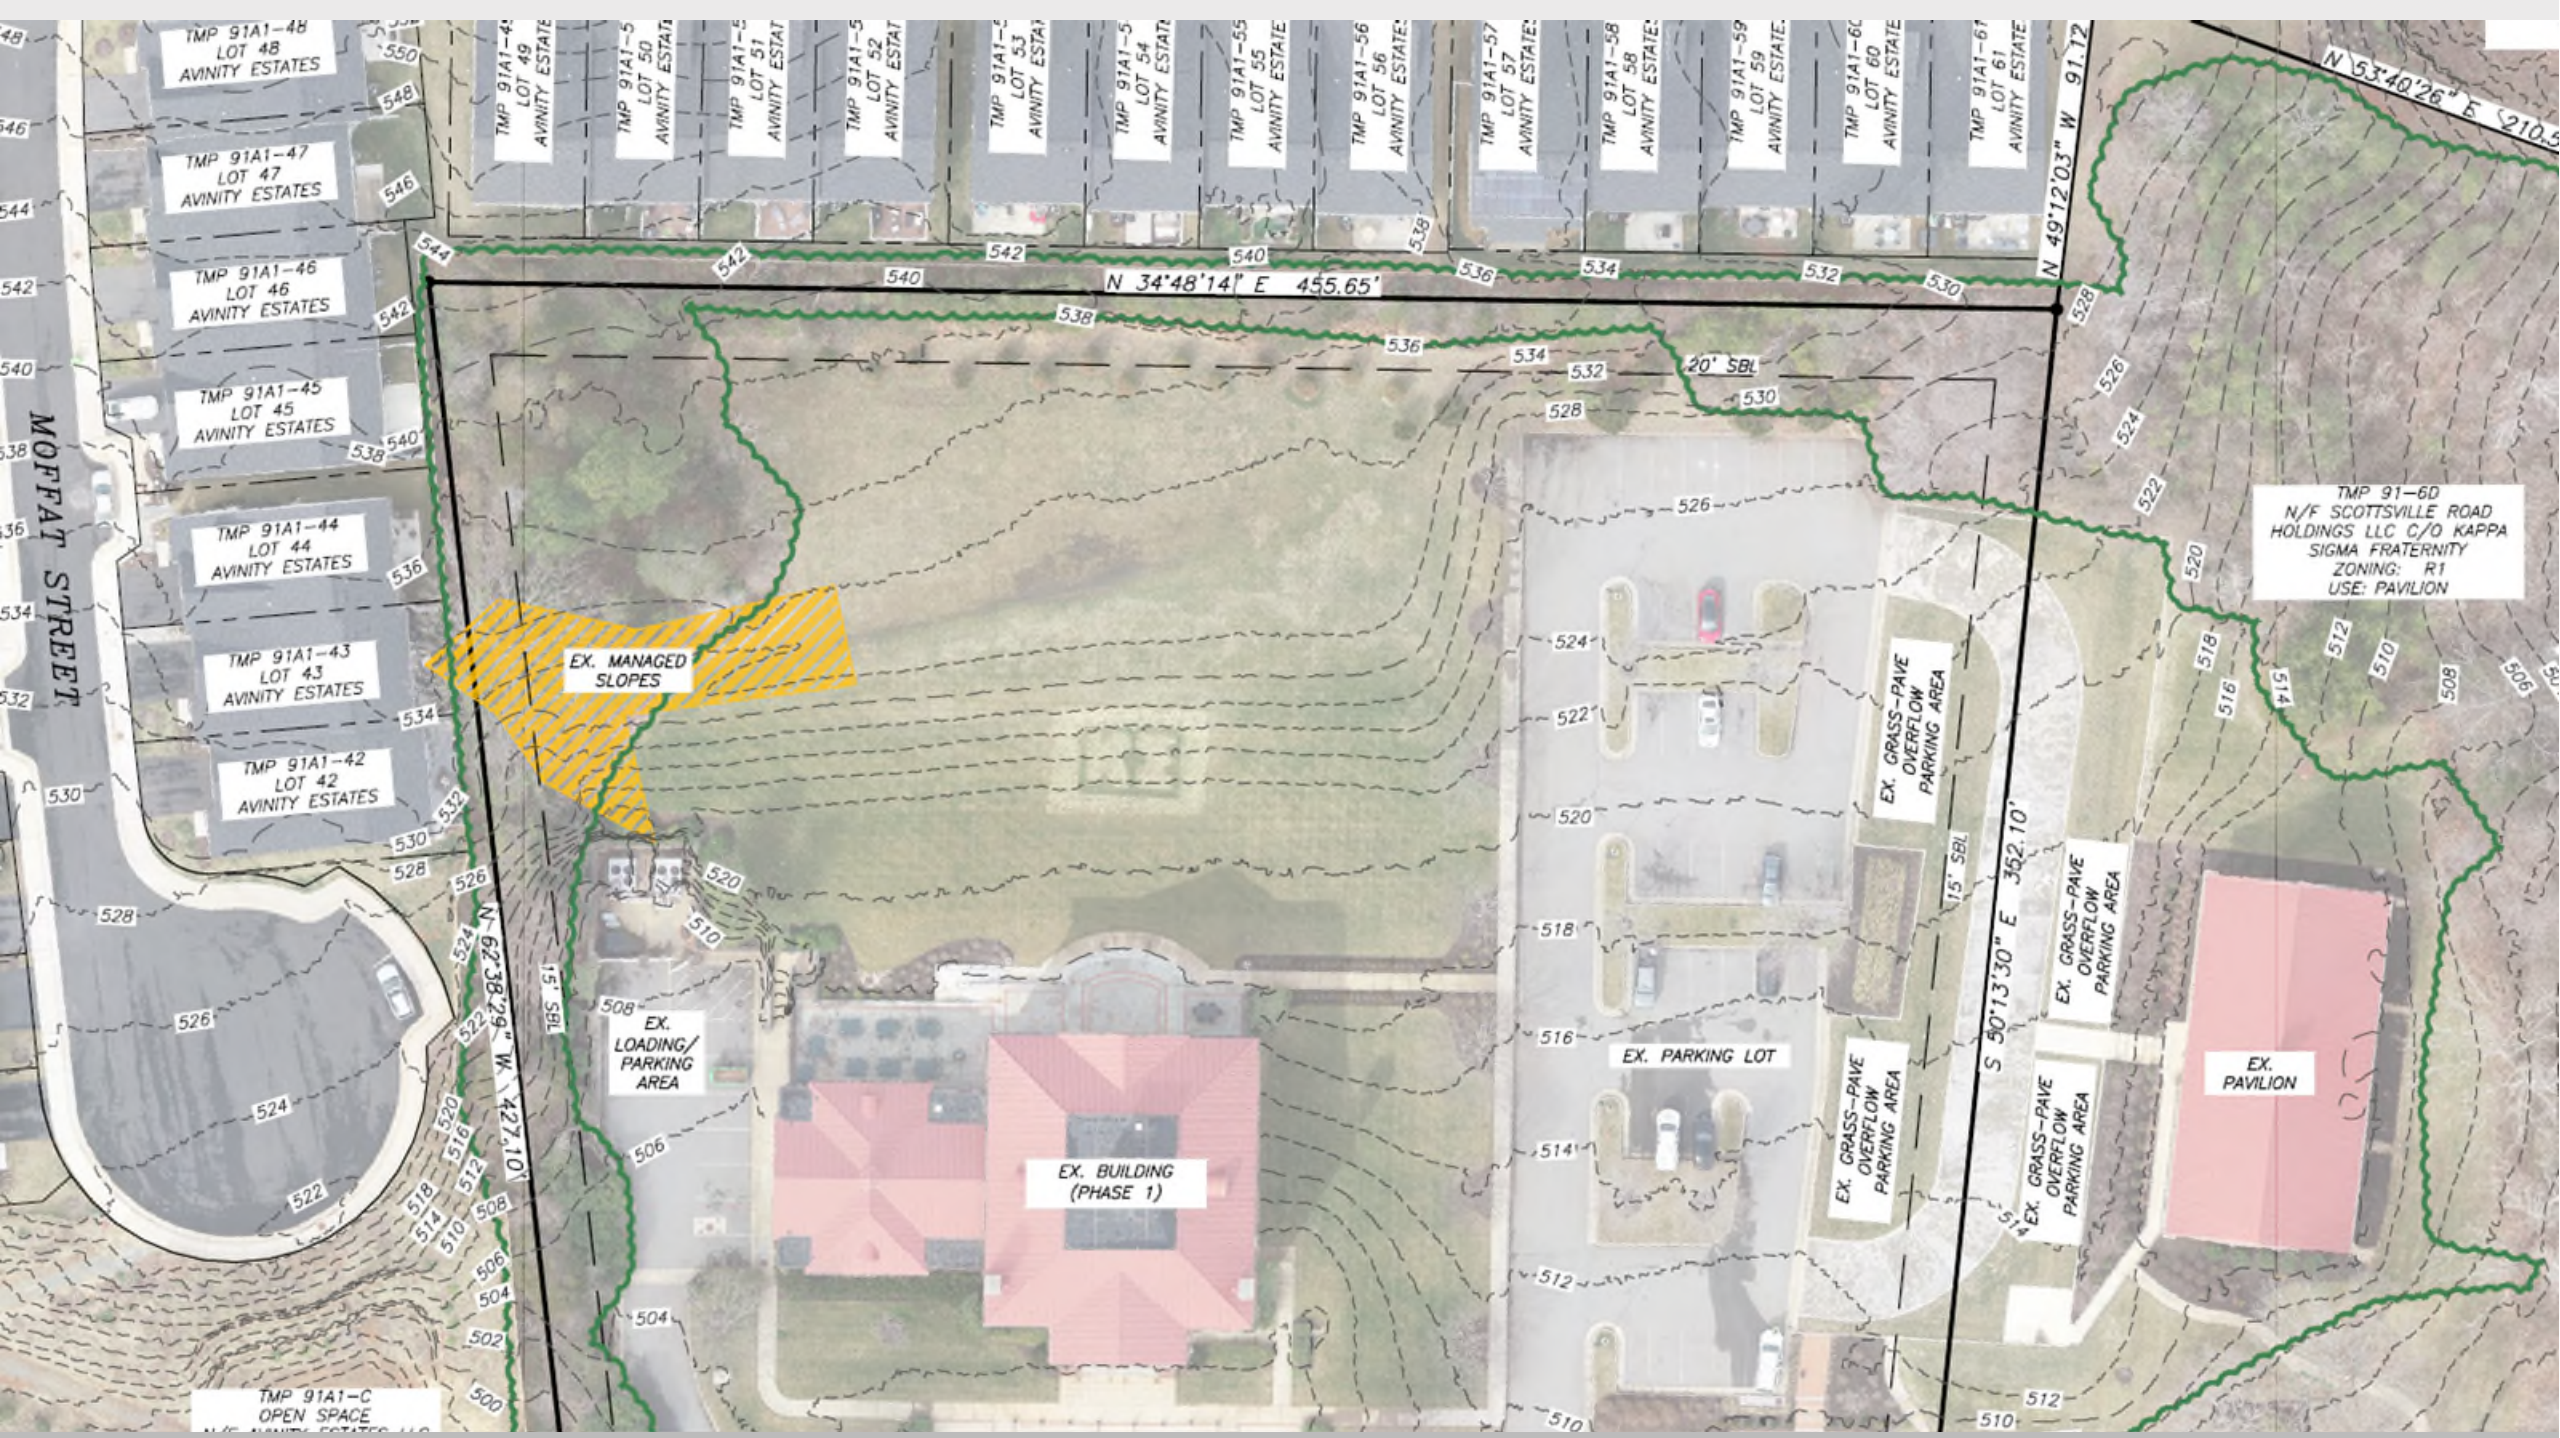

TMP 91A1-48
LOT 48
AVINITY ESTATES

TMP 91A1-47
LOT 47
AVINITY ESTATES

TMP 91A1-46
LOT 46
AVINITY ESTATES

TMP 91A1-45
LOT 45
AVINITY ESTATES

TMP 91A1-44
LOT 44
AVINITY ESTATES

TMP 91A1-43
LOT 43
AVINITY ESTATES

TMP 91A1-42
LOT 42
AVINITY ESTATES

TMP 91A1-49
LOT 49
AVINITY ESTATE

TMP 91A1-50
LOT 50
AVINITY ESTATE

TMP 91A1-51
LOT 51
AVINITY ESTATE

TMP 91A1-52
LOT 52
AVINITY ESTATE

TMP 91A1-53
LOT 53
AVINITY ESTATE

TMP 91A1-54
LOT 54
AVINITY ESTATE

TMP 91A1-55
LOT 55
AVINITY ESTATE

TMP 91A1-56
LOT 56
AVINITY ESTATE

TMP 91A1-57
LOT 57
AVINITY ESTATE

TMP 91A1-58
LOT 58
AVINITY ESTATE

TMP 91A1-59
LOT 59
AVINITY ESTATE

TMP 91A1-60
LOT 60
AVINITY ESTATE

TMP 91A1-61
LOT 61
AVINITY ESTATE

TMP 91-60
N/F SCOTTVILLE ROAD
HOLDINGS LLC C/O KAPPA
SIGMA FRATERNITY
ZONING: R1
USE: PAVILION

EX. MANAGED
SLOPES

EX.
LOADING/
PARKING
AREA

EX. BUILDING
(PHASE 1)

EX. PARKING LOT

EX. GRASS-PAVE
OVERFLOW
PARKING AREA

EX. GRASS-PAVE
OVERFLOW
PARKING AREA

EX. GRASS-PAVE
OVERFLOW
PARKING AREA

EX.
PAVILION

MOFFAT STREET

N 49°12'03" W 91.12'

N 34°48'14" E 455.65'

20' SBL

15' SBL

N 62°38'29" W 127.10'

S 90°13'30" E 362.10'

N 53°40'26" E 210.5'

TMP 91A1-C
OPEN SPACE
AVINITY ESTATES