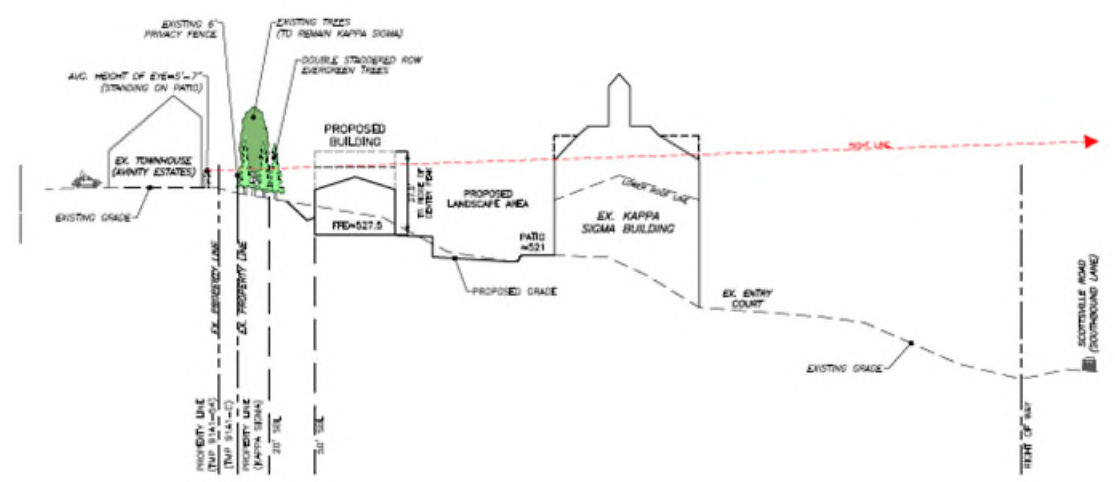

ROUDABUSH, GALE & ASSOC., Inc.
ENGINEERS, SURVEYORS & LAND PLANNERS
A PROFESSIONAL CORPORATION Serving Virginia Since 1956