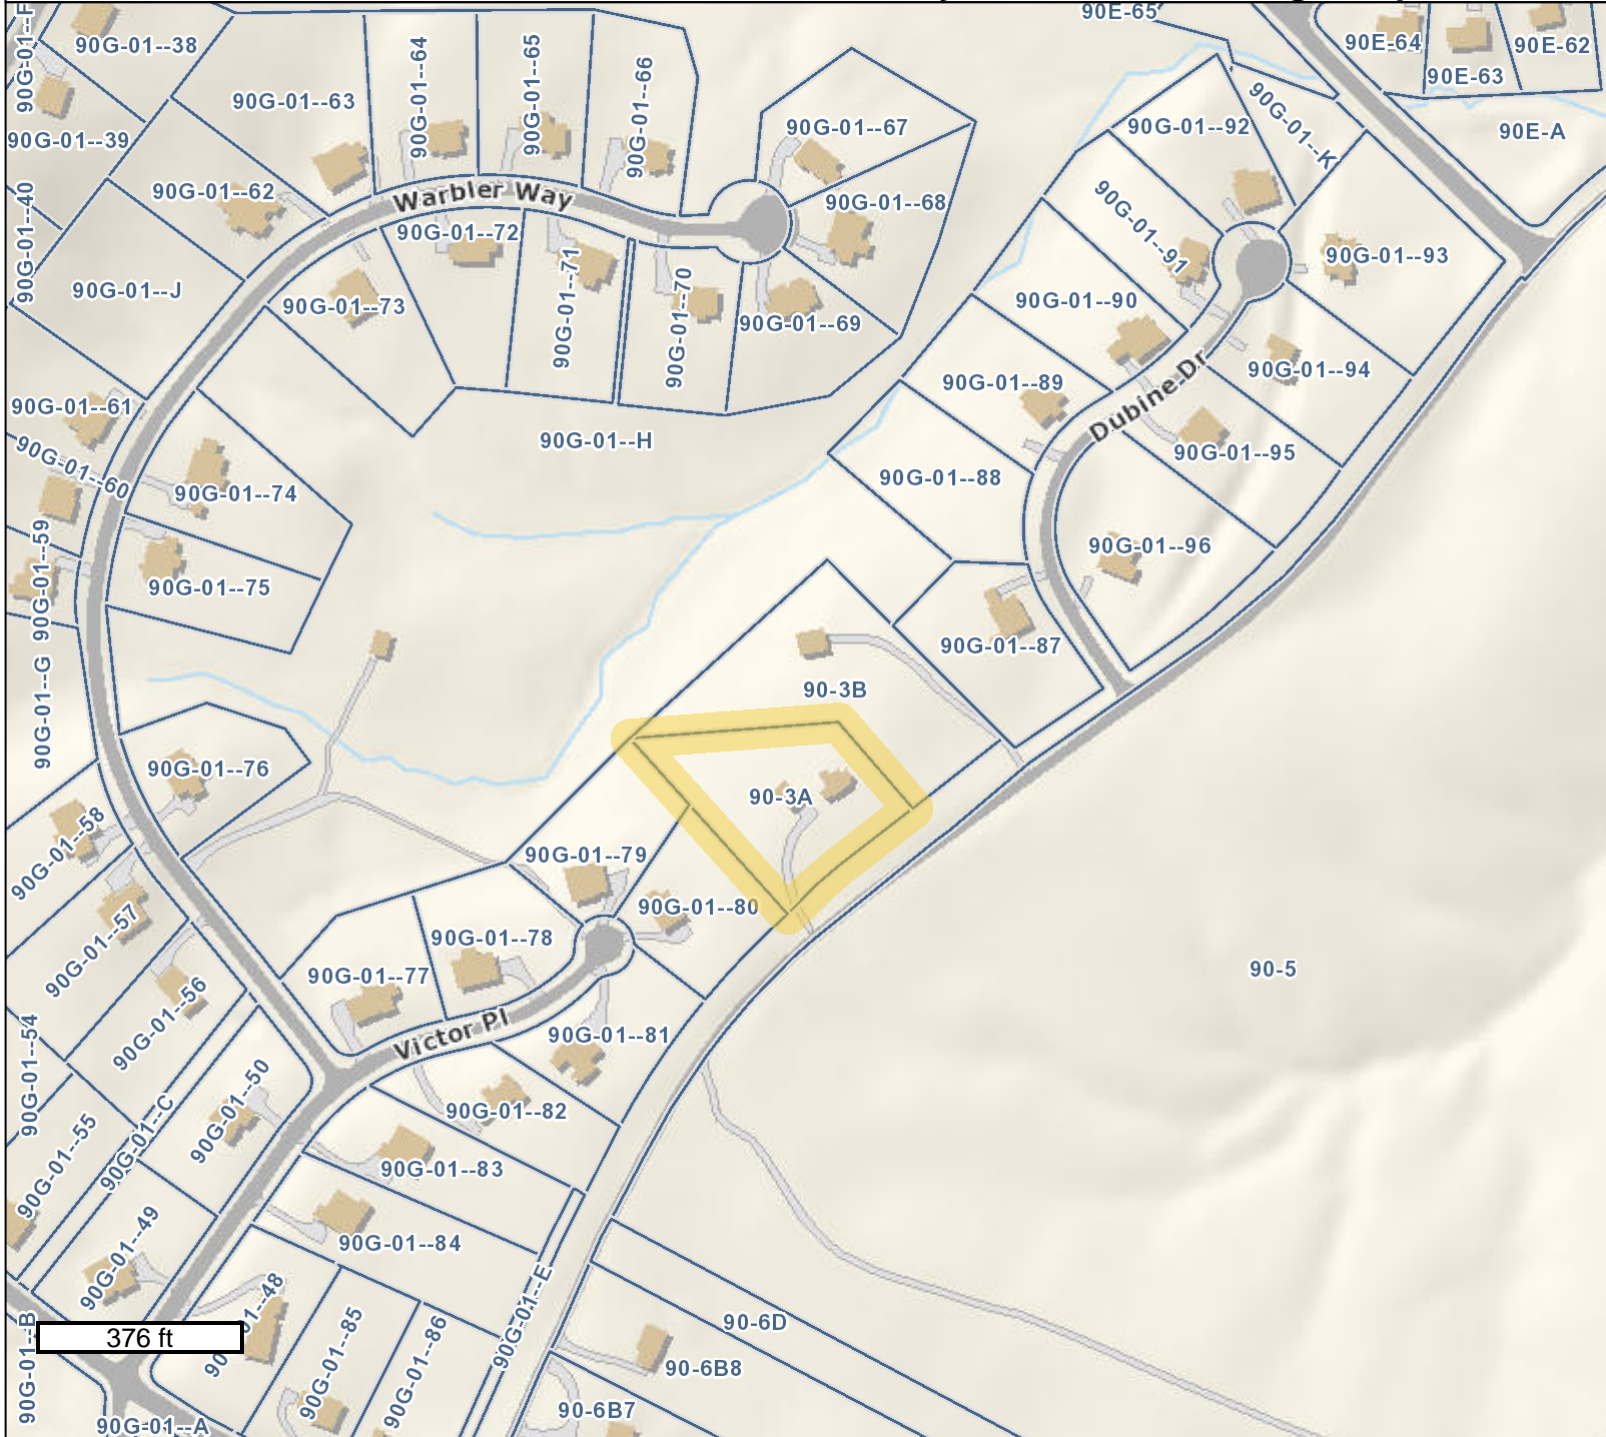

ZMA202200003 Firdyiwek-Deal Rezoning - Map

Legend

(Note: Some items on map may not appear in legend)

Parcel Info

- Parcels

GIS-Web
Geographic Data Services
www.albemarle.org/gis
(434) 296-5832