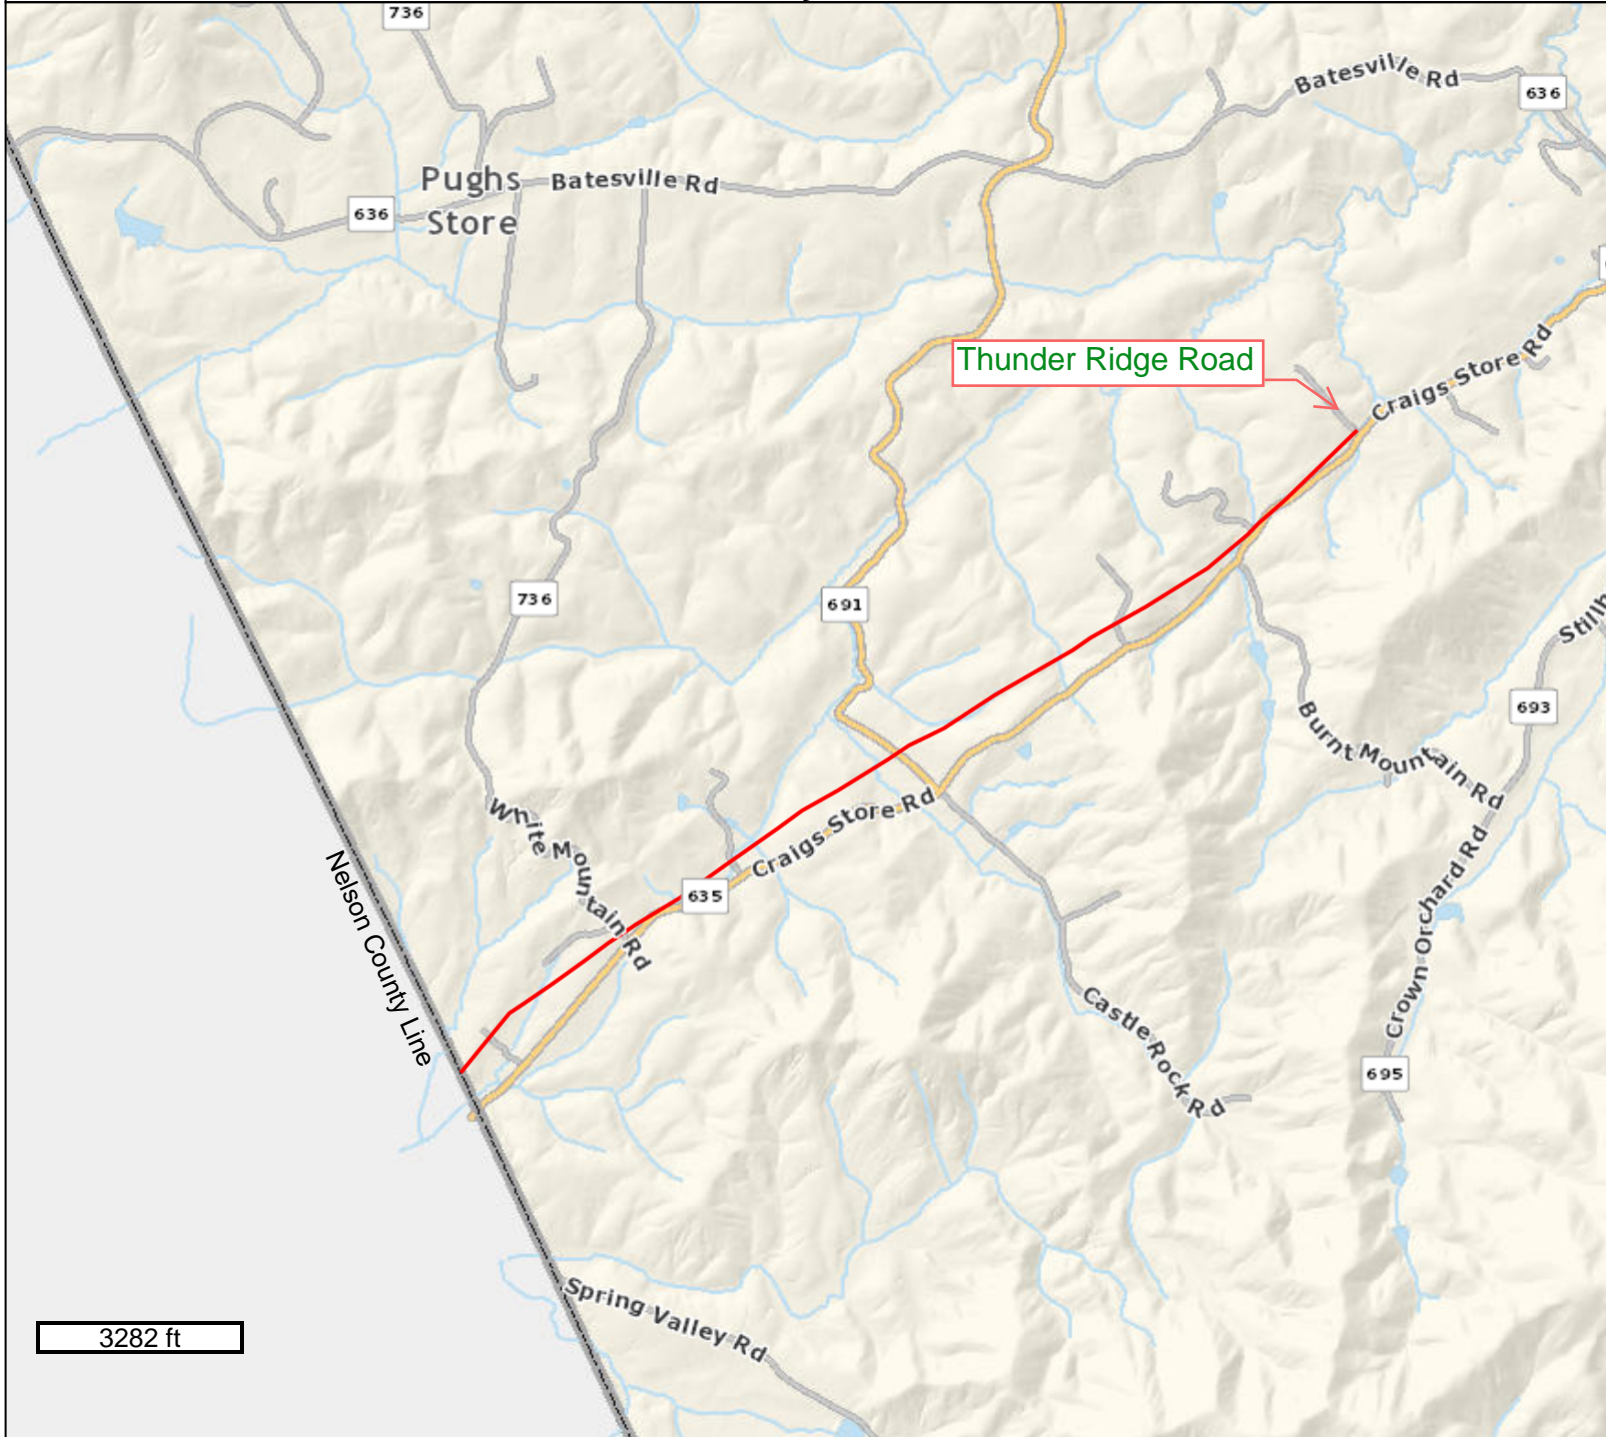

Midway - Martin's Store T/L Phase 2

Legend
(Note: Some items on map may not appear in legend)

GIS-Web
Geographic Data Services
www.albemarle.org/gis
(434) 296-5832