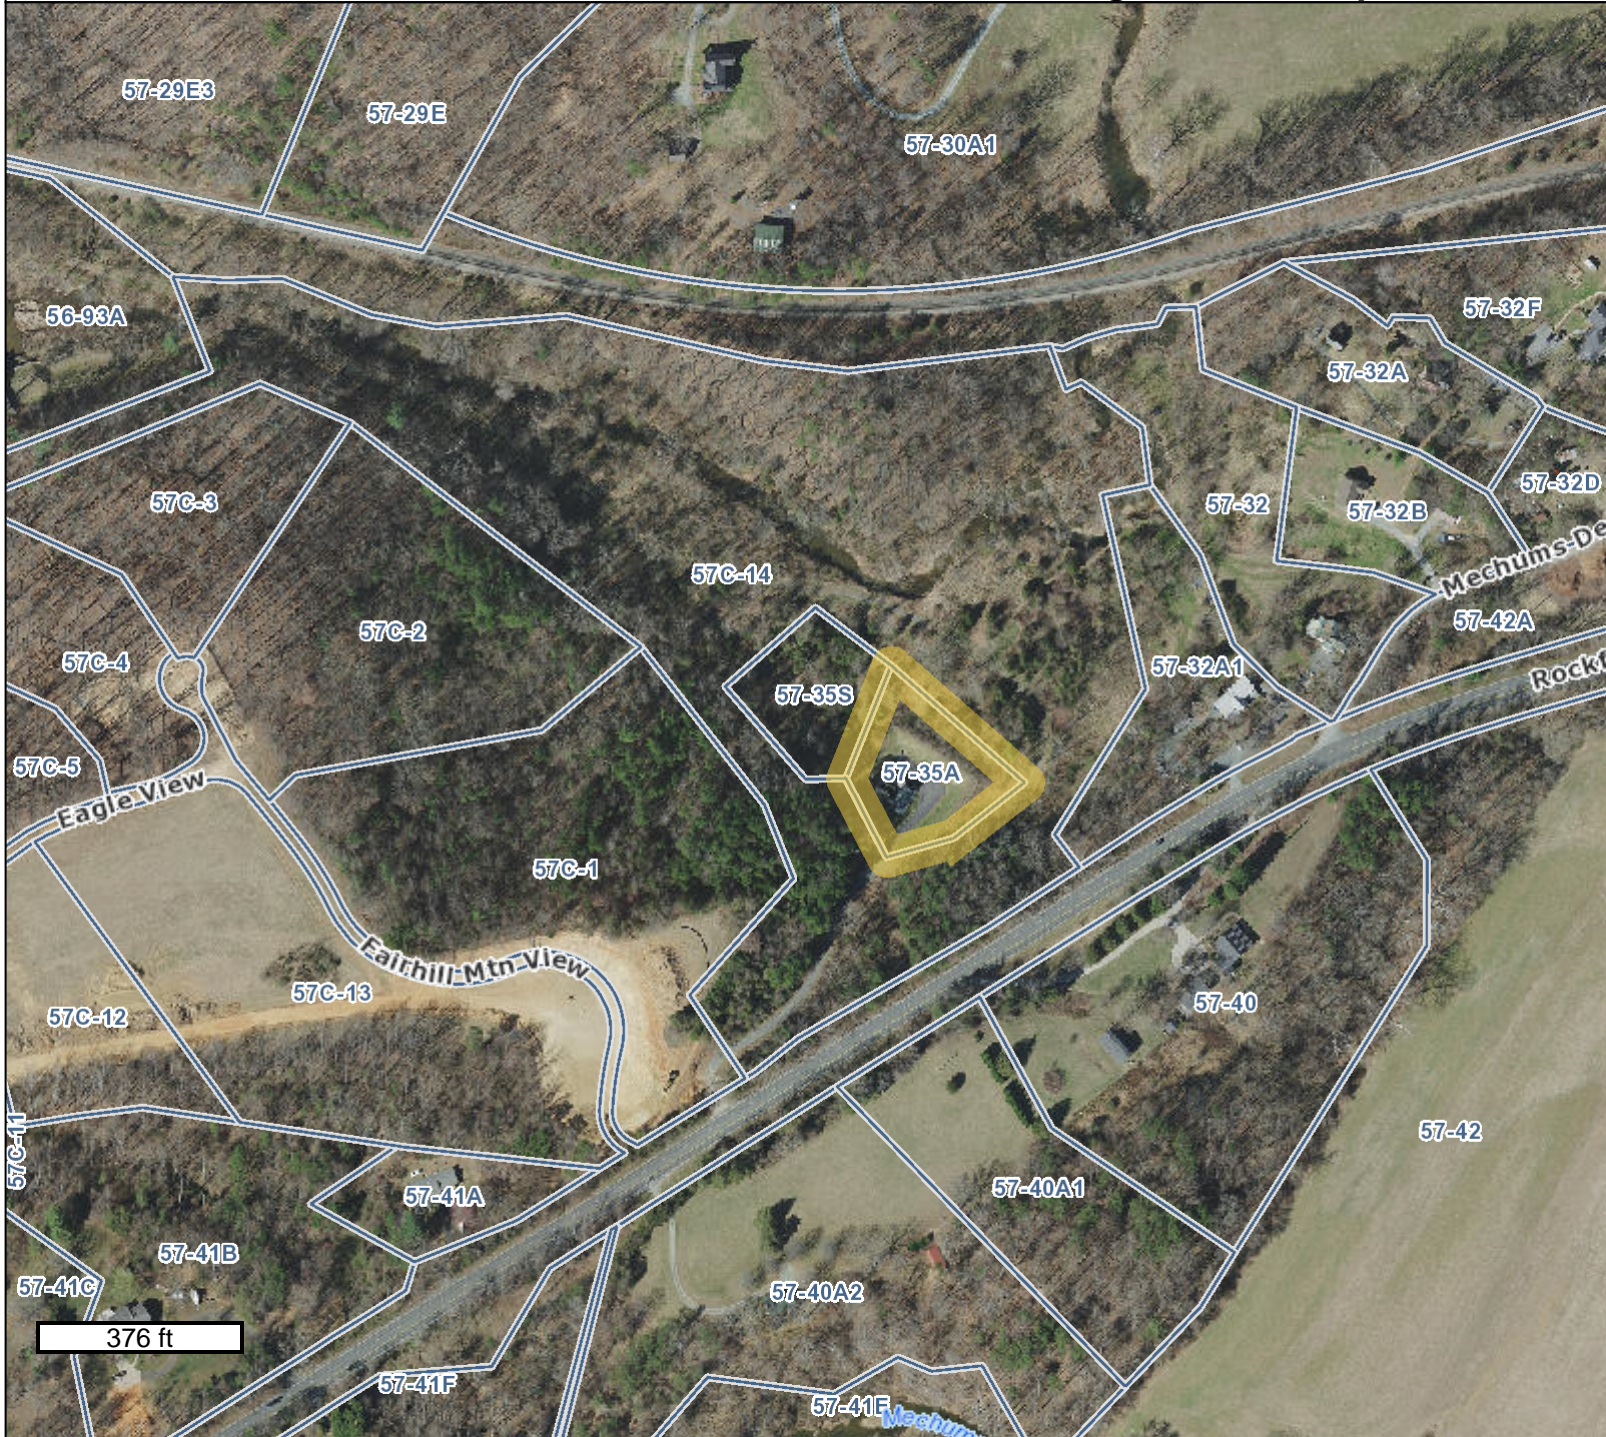

Attachment D - Surrounding Location Map

Legend
(Note: Some items on map may not appear in legend)

- Parcel Info
□ Parcels

376 ft

GIS-Web
Geographic Data Services
www.albemarle.org/gis
(434) 296-5832