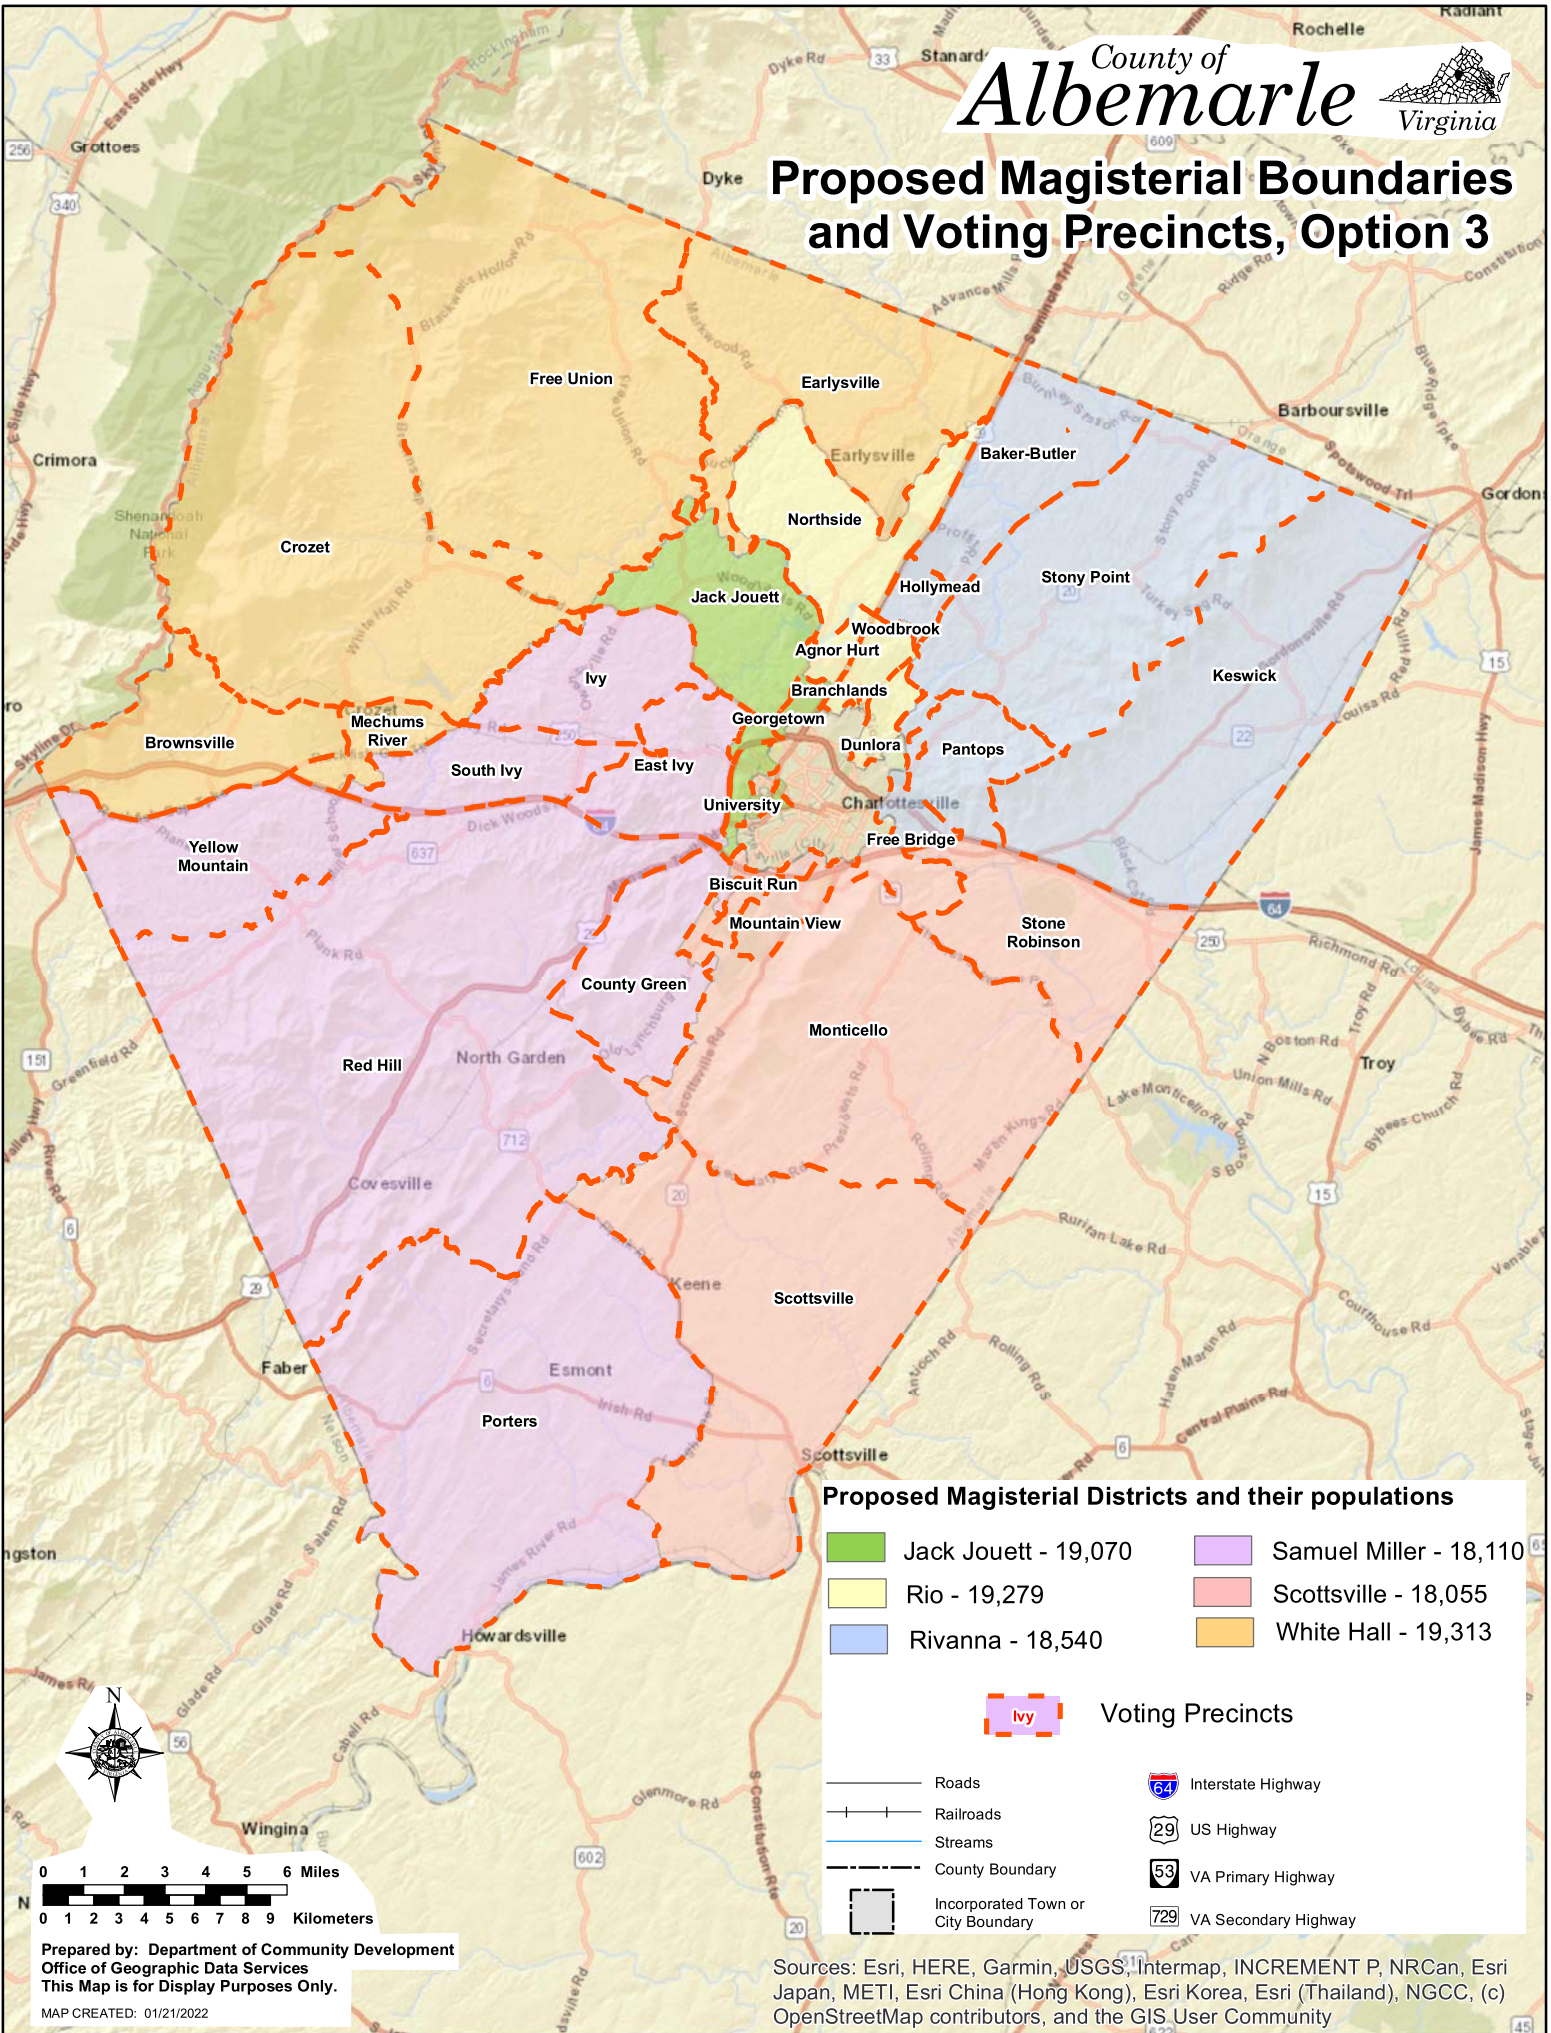

Proposed Magisterial Boundaries and Voting Precincts, Option 3

Proposed Magisterial Districts and their populations

■ Jack Jouett - 19,070	■ Samuel Miller - 18,110
■ Rio - 19,279	■ Scottsville - 18,055
■ Rivanna - 18,540	■ White Hall - 19,313

Voting Precincts

Roads	Interstate Highway
Railroads	US Highway
Streams	VA Primary Highway
County Boundary	VA Secondary Highway
Incorporated Town or City Boundary	

Sources: Esri, HERE, Garmin, USGS, Intermap, INCREMENT P, NRCan, Esri Japan, METI, Esri China (Hong Kong), Esri Korea, Esri (Thailand), NGCC, (c) OpenStreetMap contributors, and the GIS User Community

Prepared by: Department of Community Development
Office of Geographic Data Services
This Map is for Display Purposes Only.
MAP CREATED: 01/21/2022