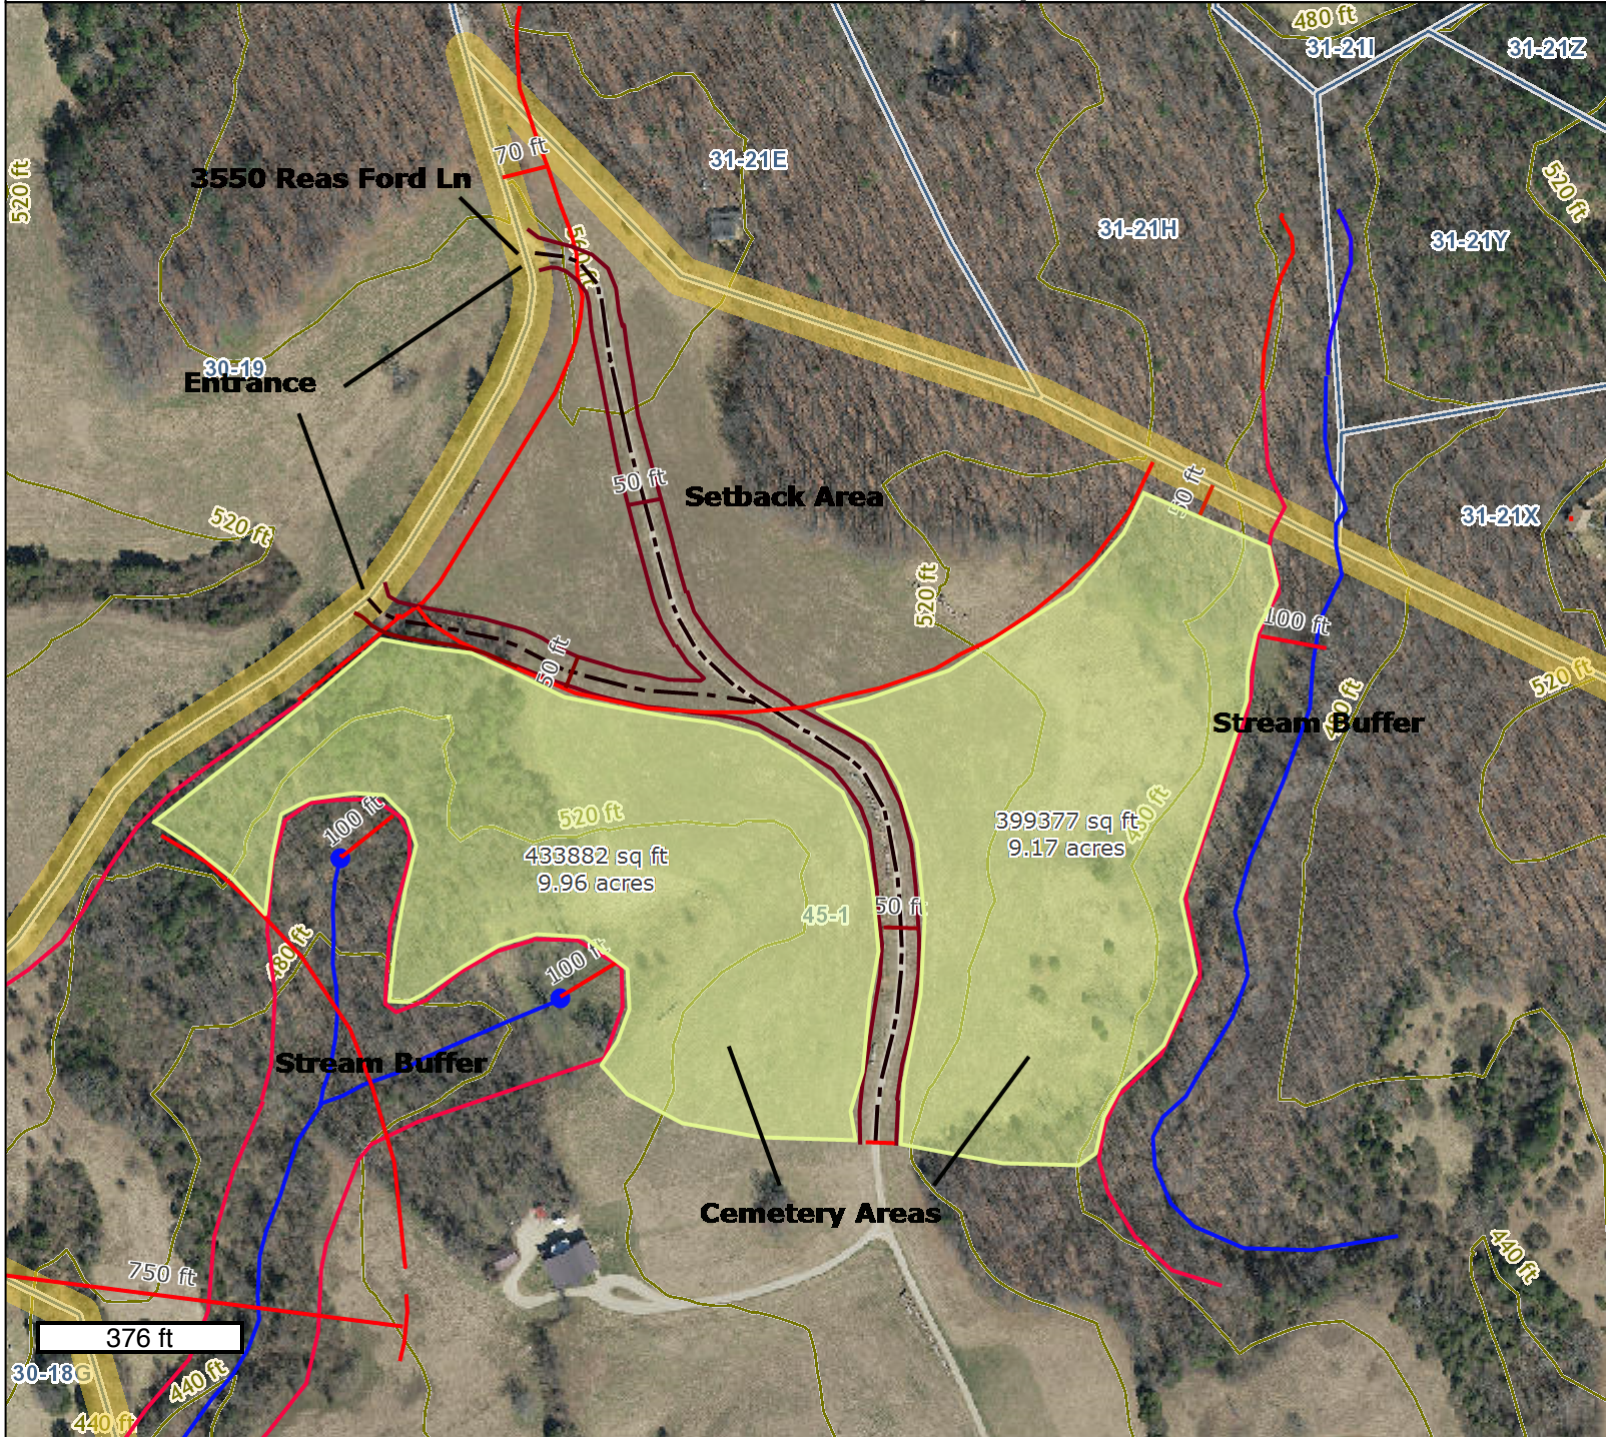

Green Cemetery footprint - aerial - v 4.5

Legend

(Note: Some items on map may not appear in legend)

Parcel Info

□ Parcels

Elevation

Y2018 Elevation Contours

— Y2018 Elevation Contours (40 ft)