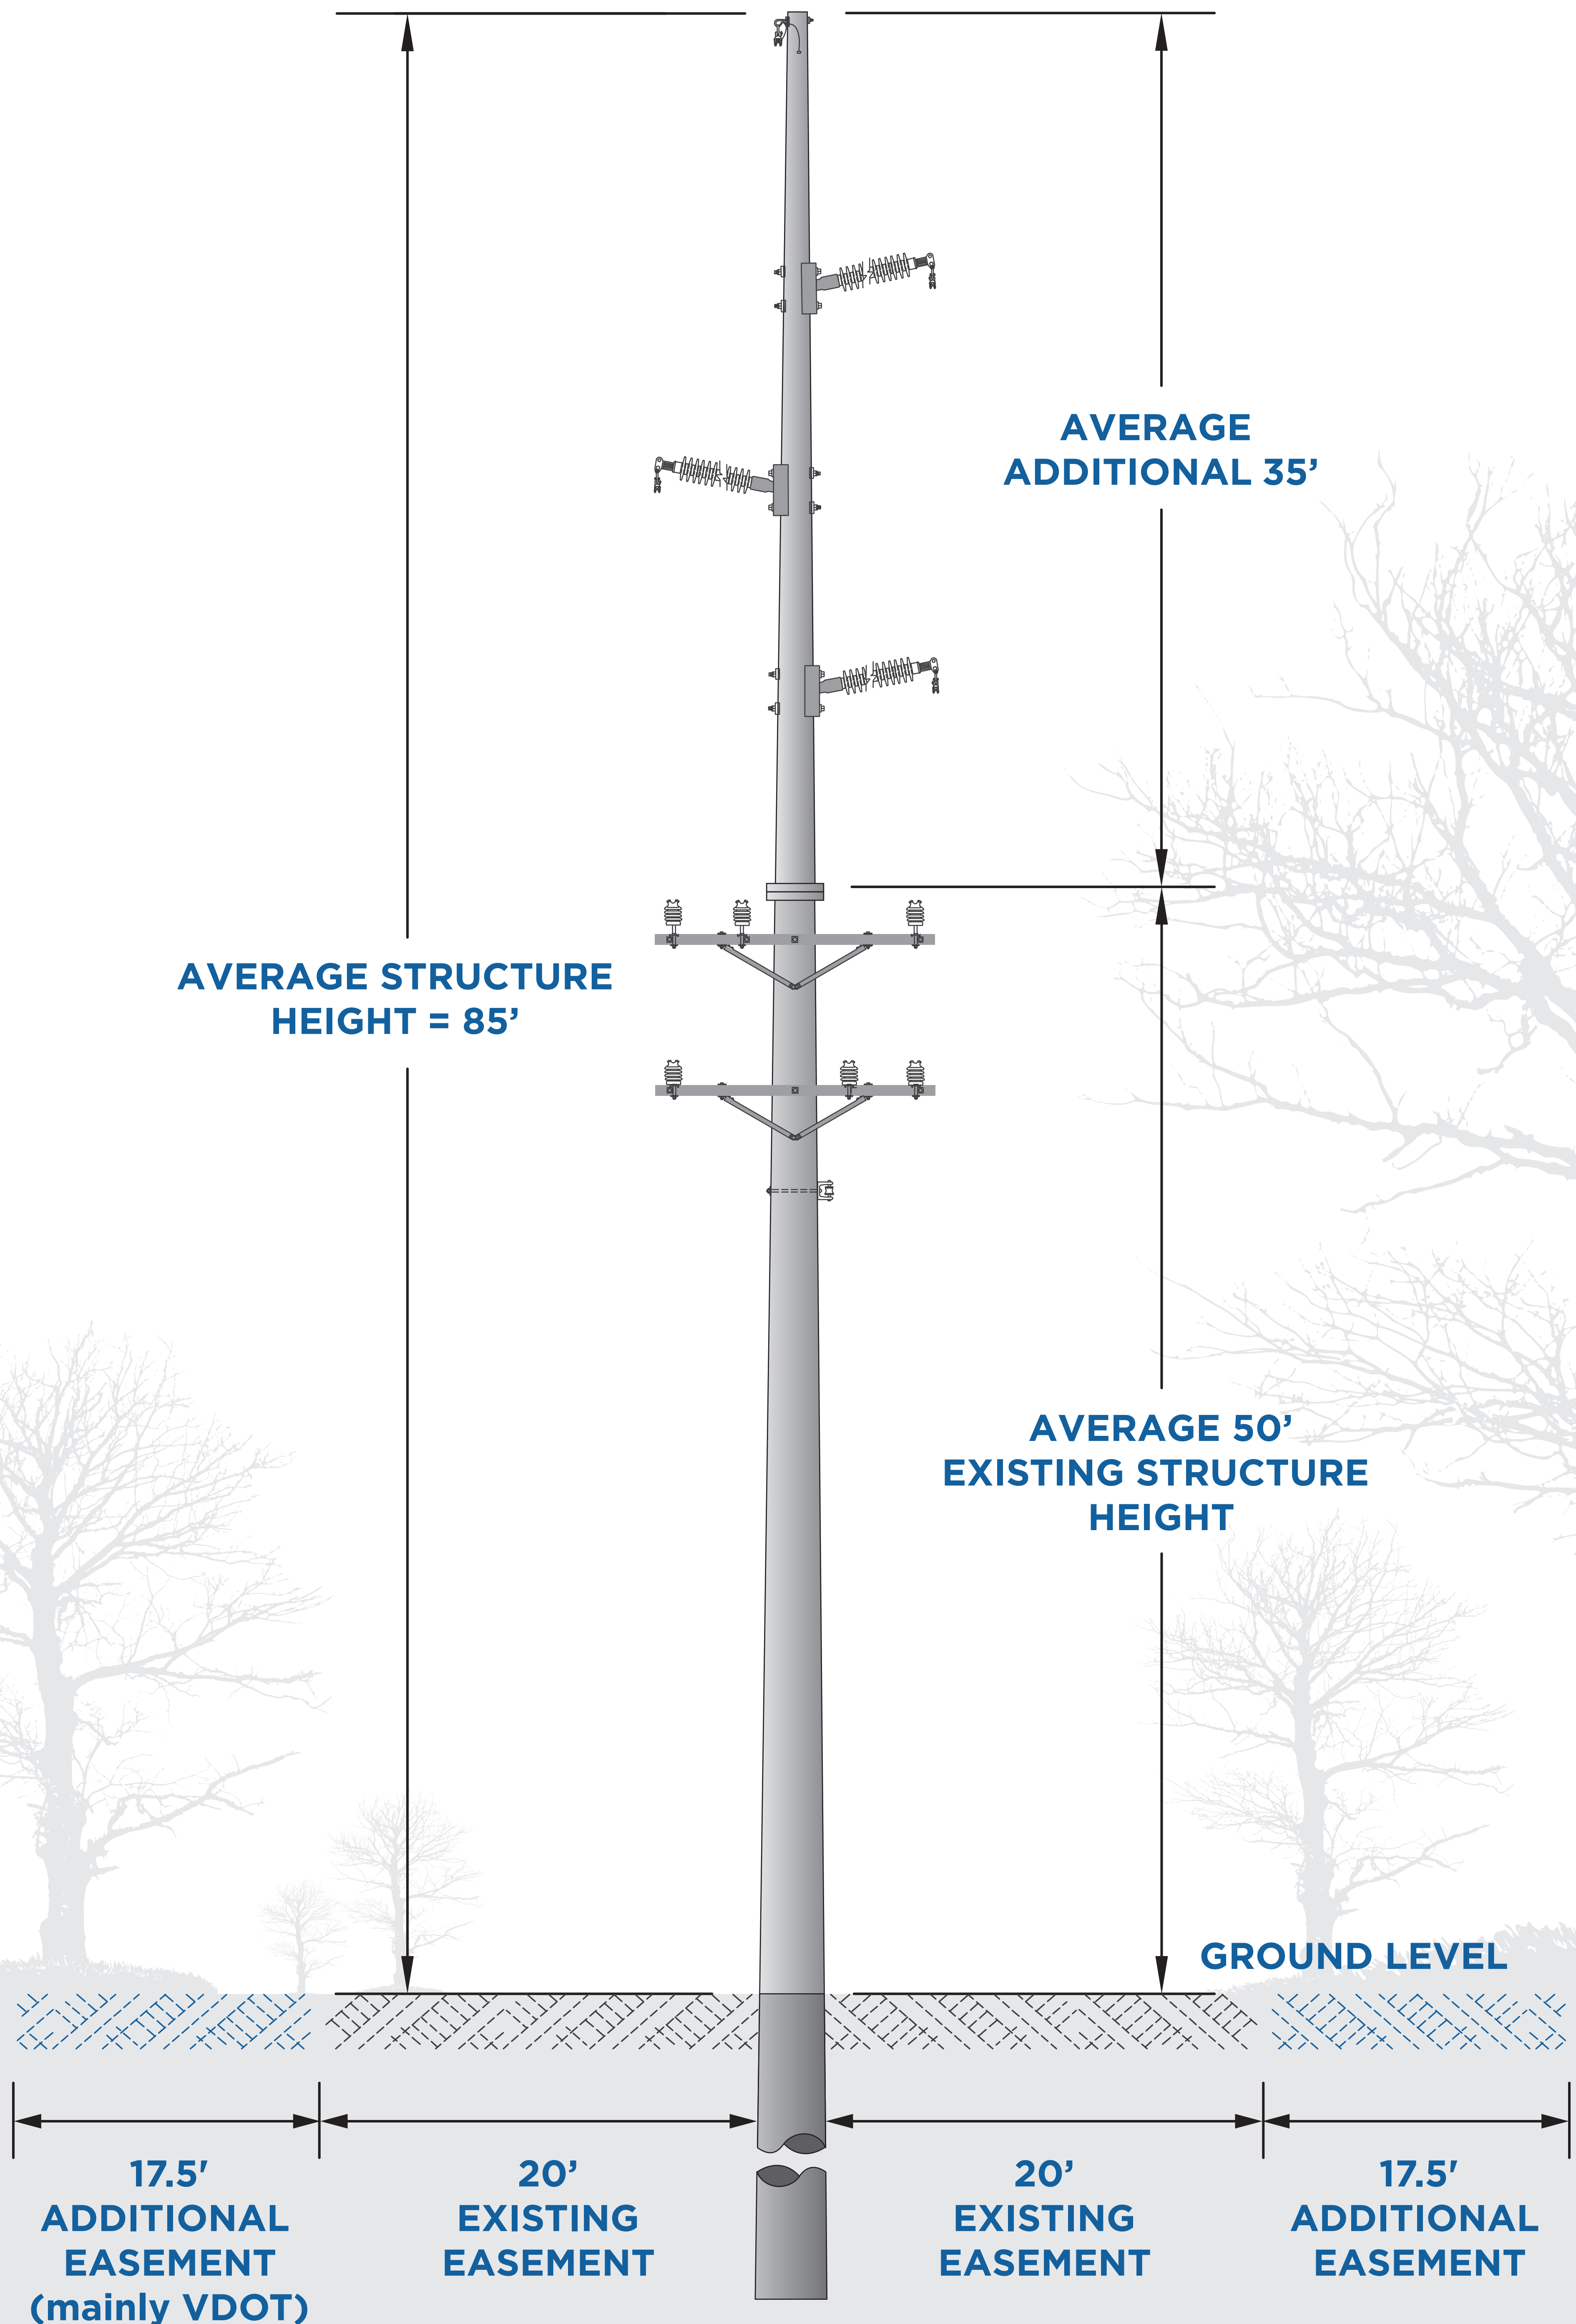

# Project Overview: Project Characteristics

Rappahannock  
Electric Cooperative

A Touchstone Energy® Cooperative 

# Project Overview: Before and After

Rappahannock  
Electric Cooperative  
A Touchstone Energy® Cooperative 

**BEFORE**

**AFTER**