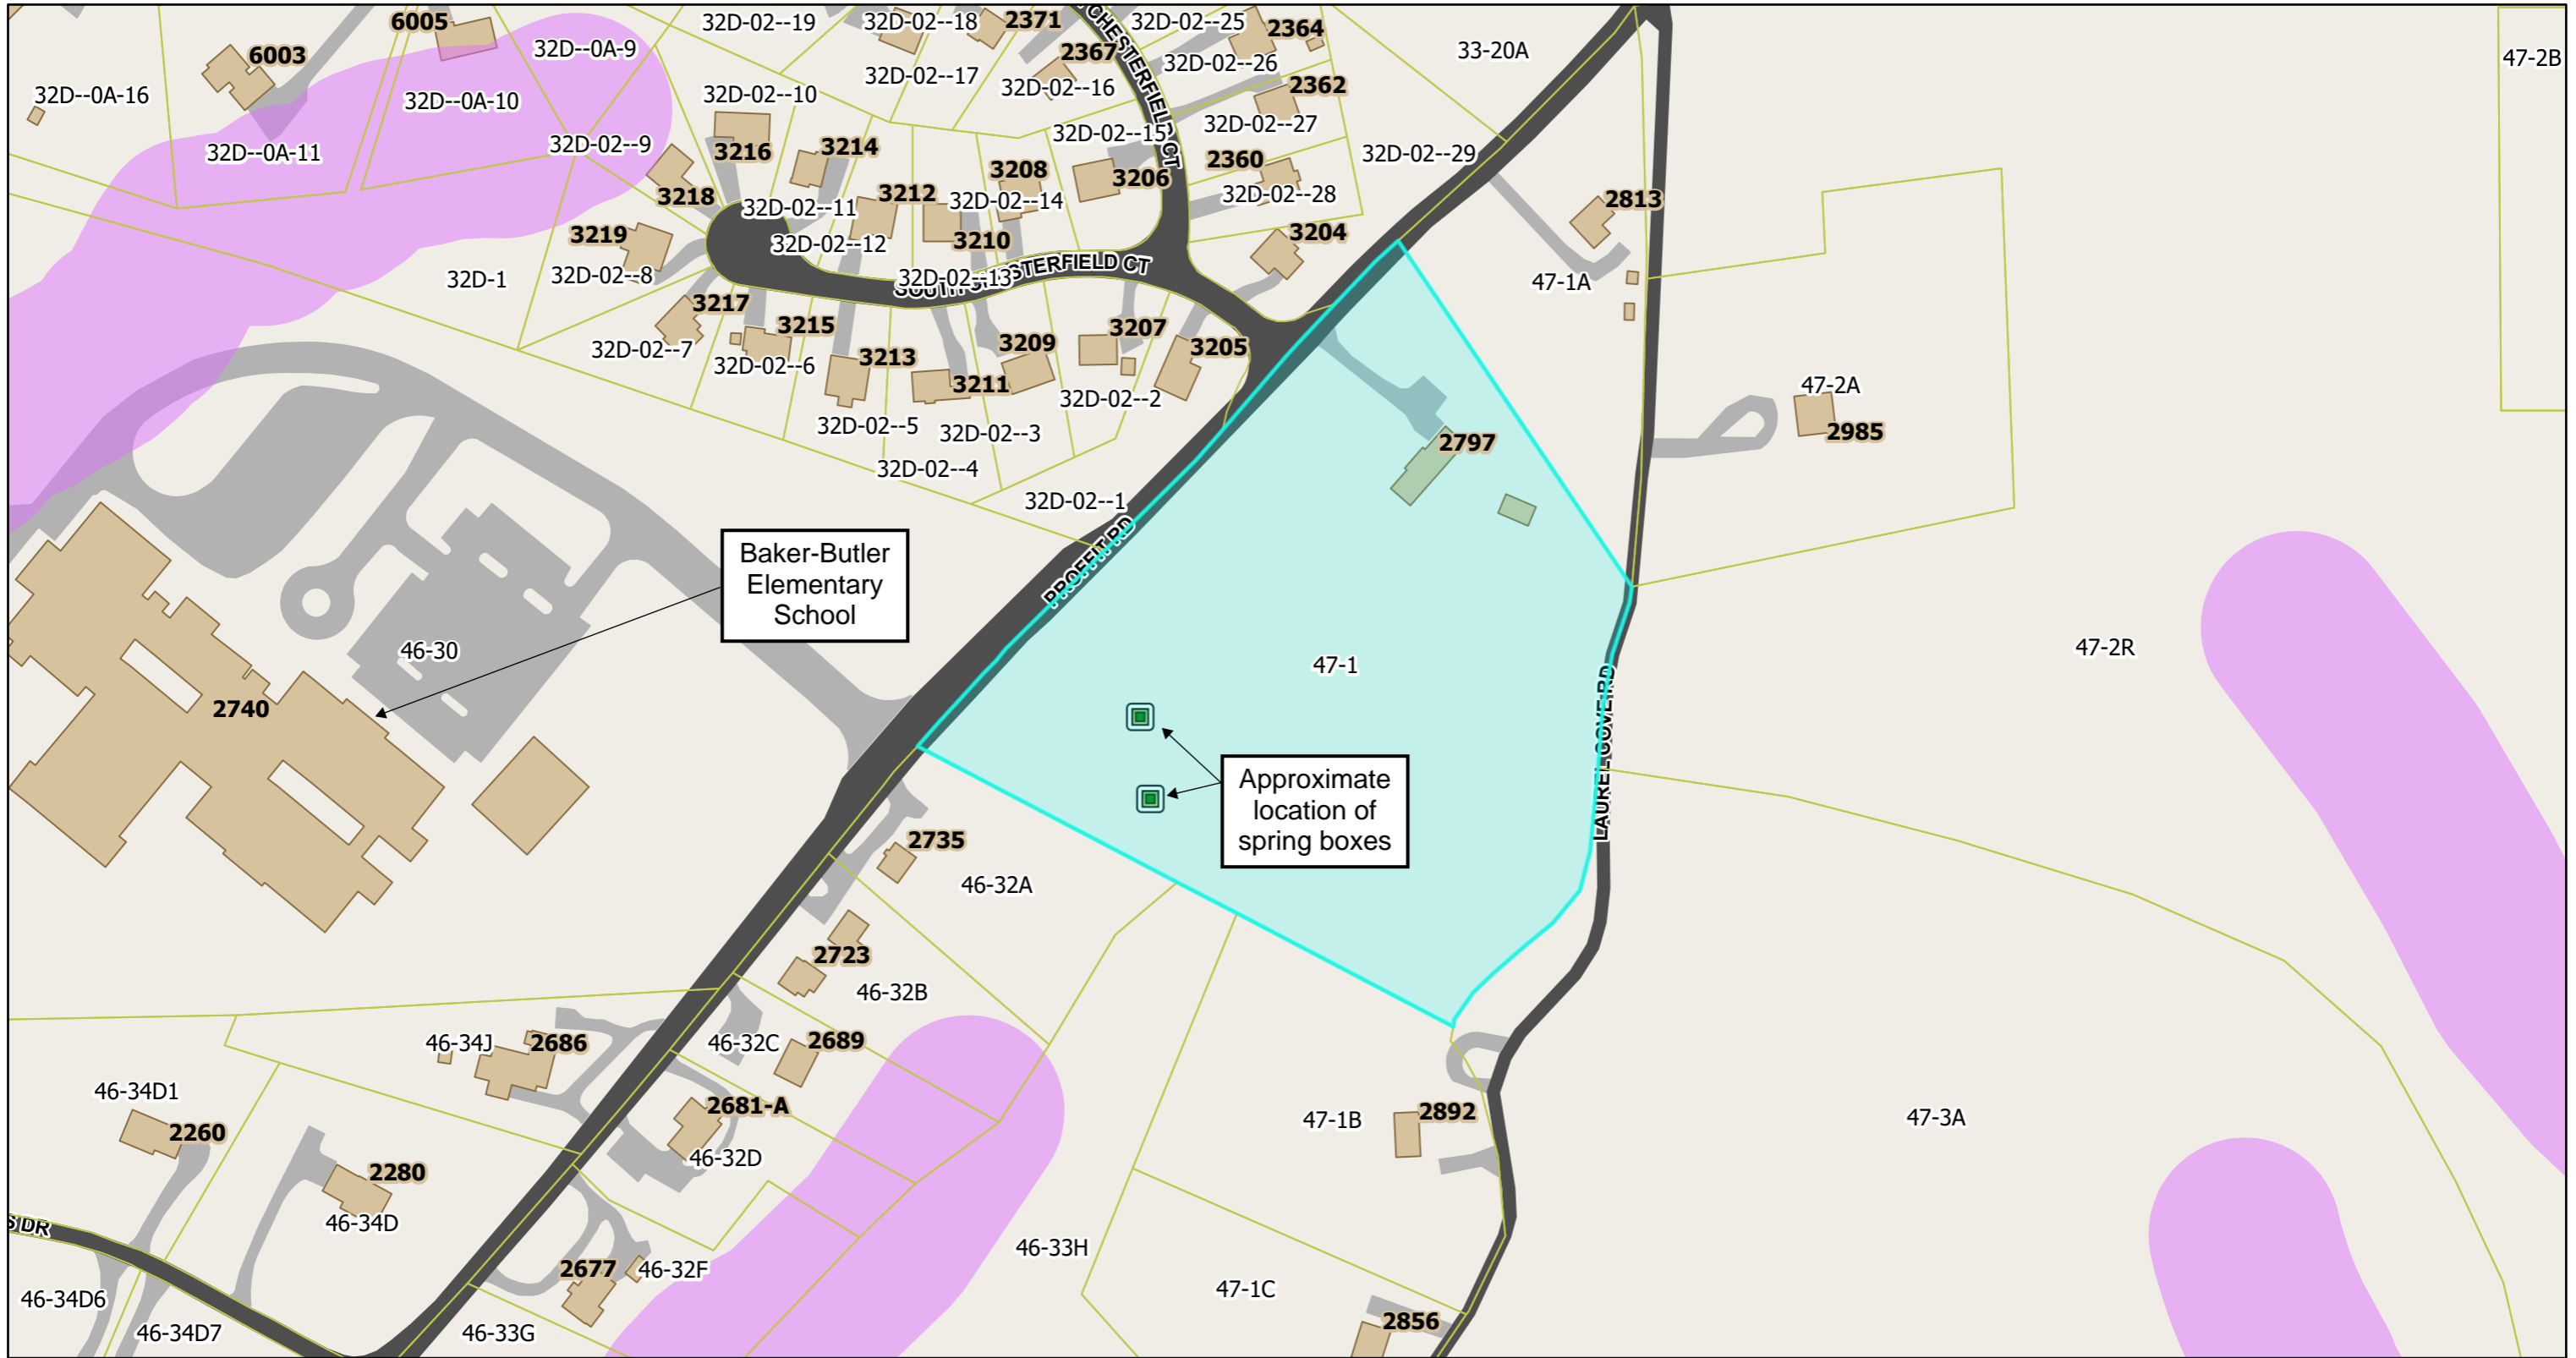

Location Map

4/10/2026, 10:44:10 AM

- Parcels
- Addresses
- Address Labels
- Water Protection Ordinance Buffers
- Albemarle County