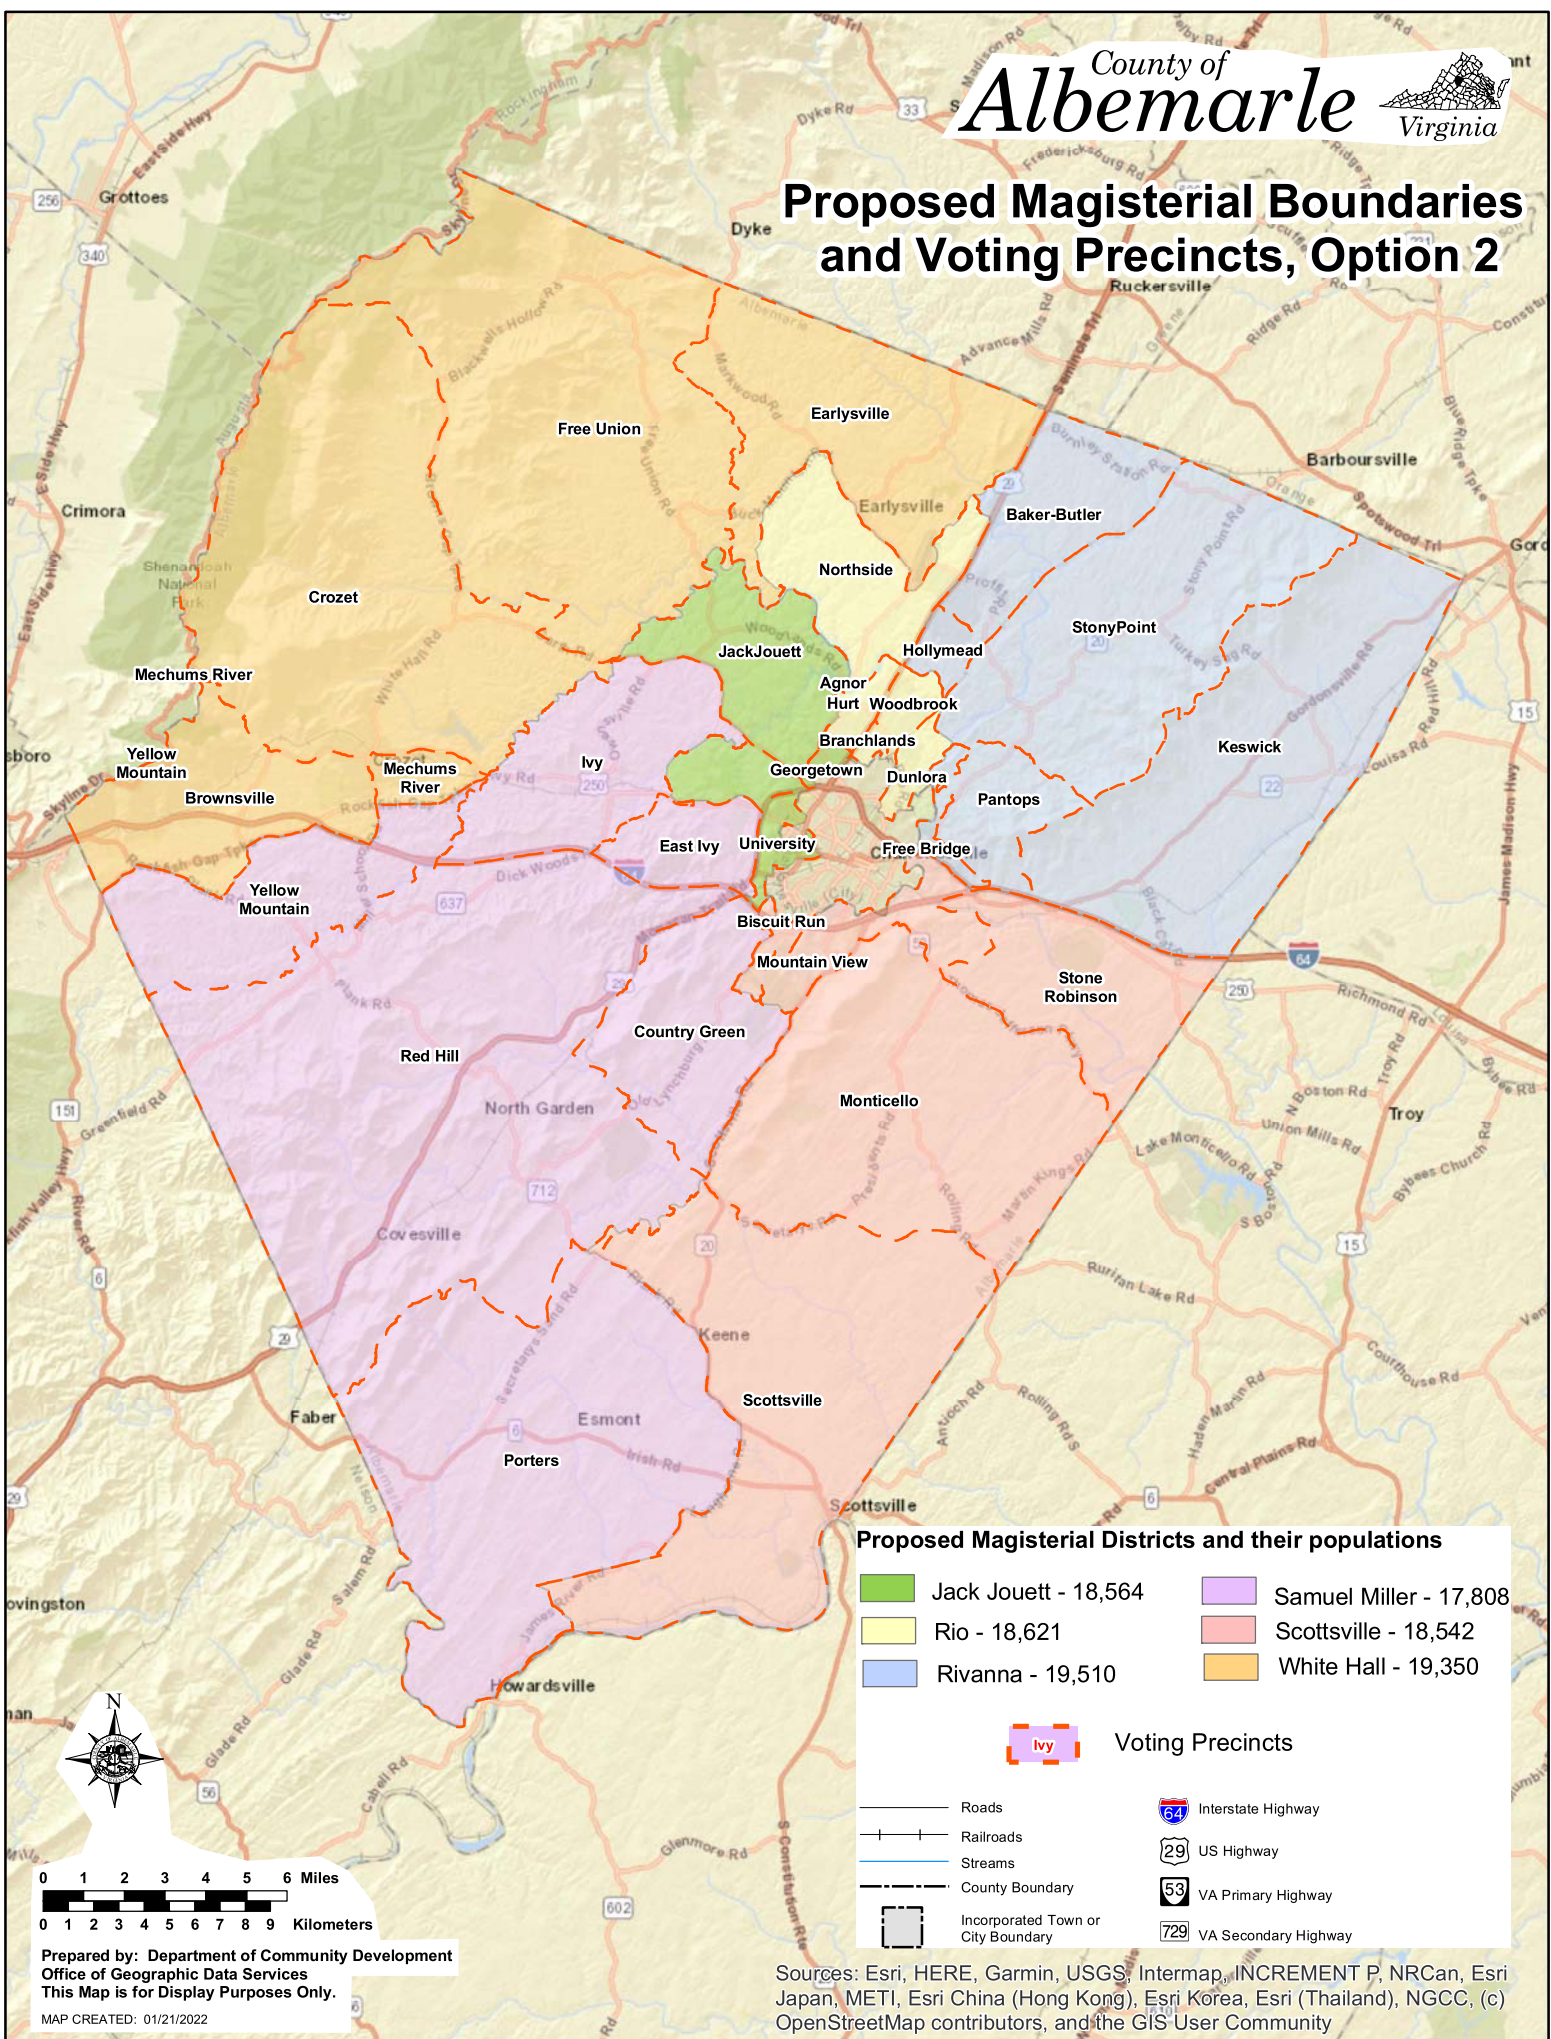

Proposed Magisterial Boundaries and Voting Precincts, Option 2

Proposed Magisterial Districts and their populations

 Jack Jouett - 18,564	 Samuel Miller - 17,808
 Rio - 18,621	 Scottsville - 18,542
 Rivanna - 19,510	 White Hall - 19,350

Voting Precincts

	Roads		Interstate Highway
	Railroads		US Highway
	Streams		VA Primary Highway
	County Boundary		VA Secondary Highway
	Incorporated Town or City Boundary		

Sources: Esri, HERE, Garmin, USGS, Intermap, INCREMENT P, NRCan, Esri Japan, METI, Esri China (Hong Kong), Esri Korea, Esri (Thailand), NGCC, (c) OpenStreetMap contributors, and the GIS User Community