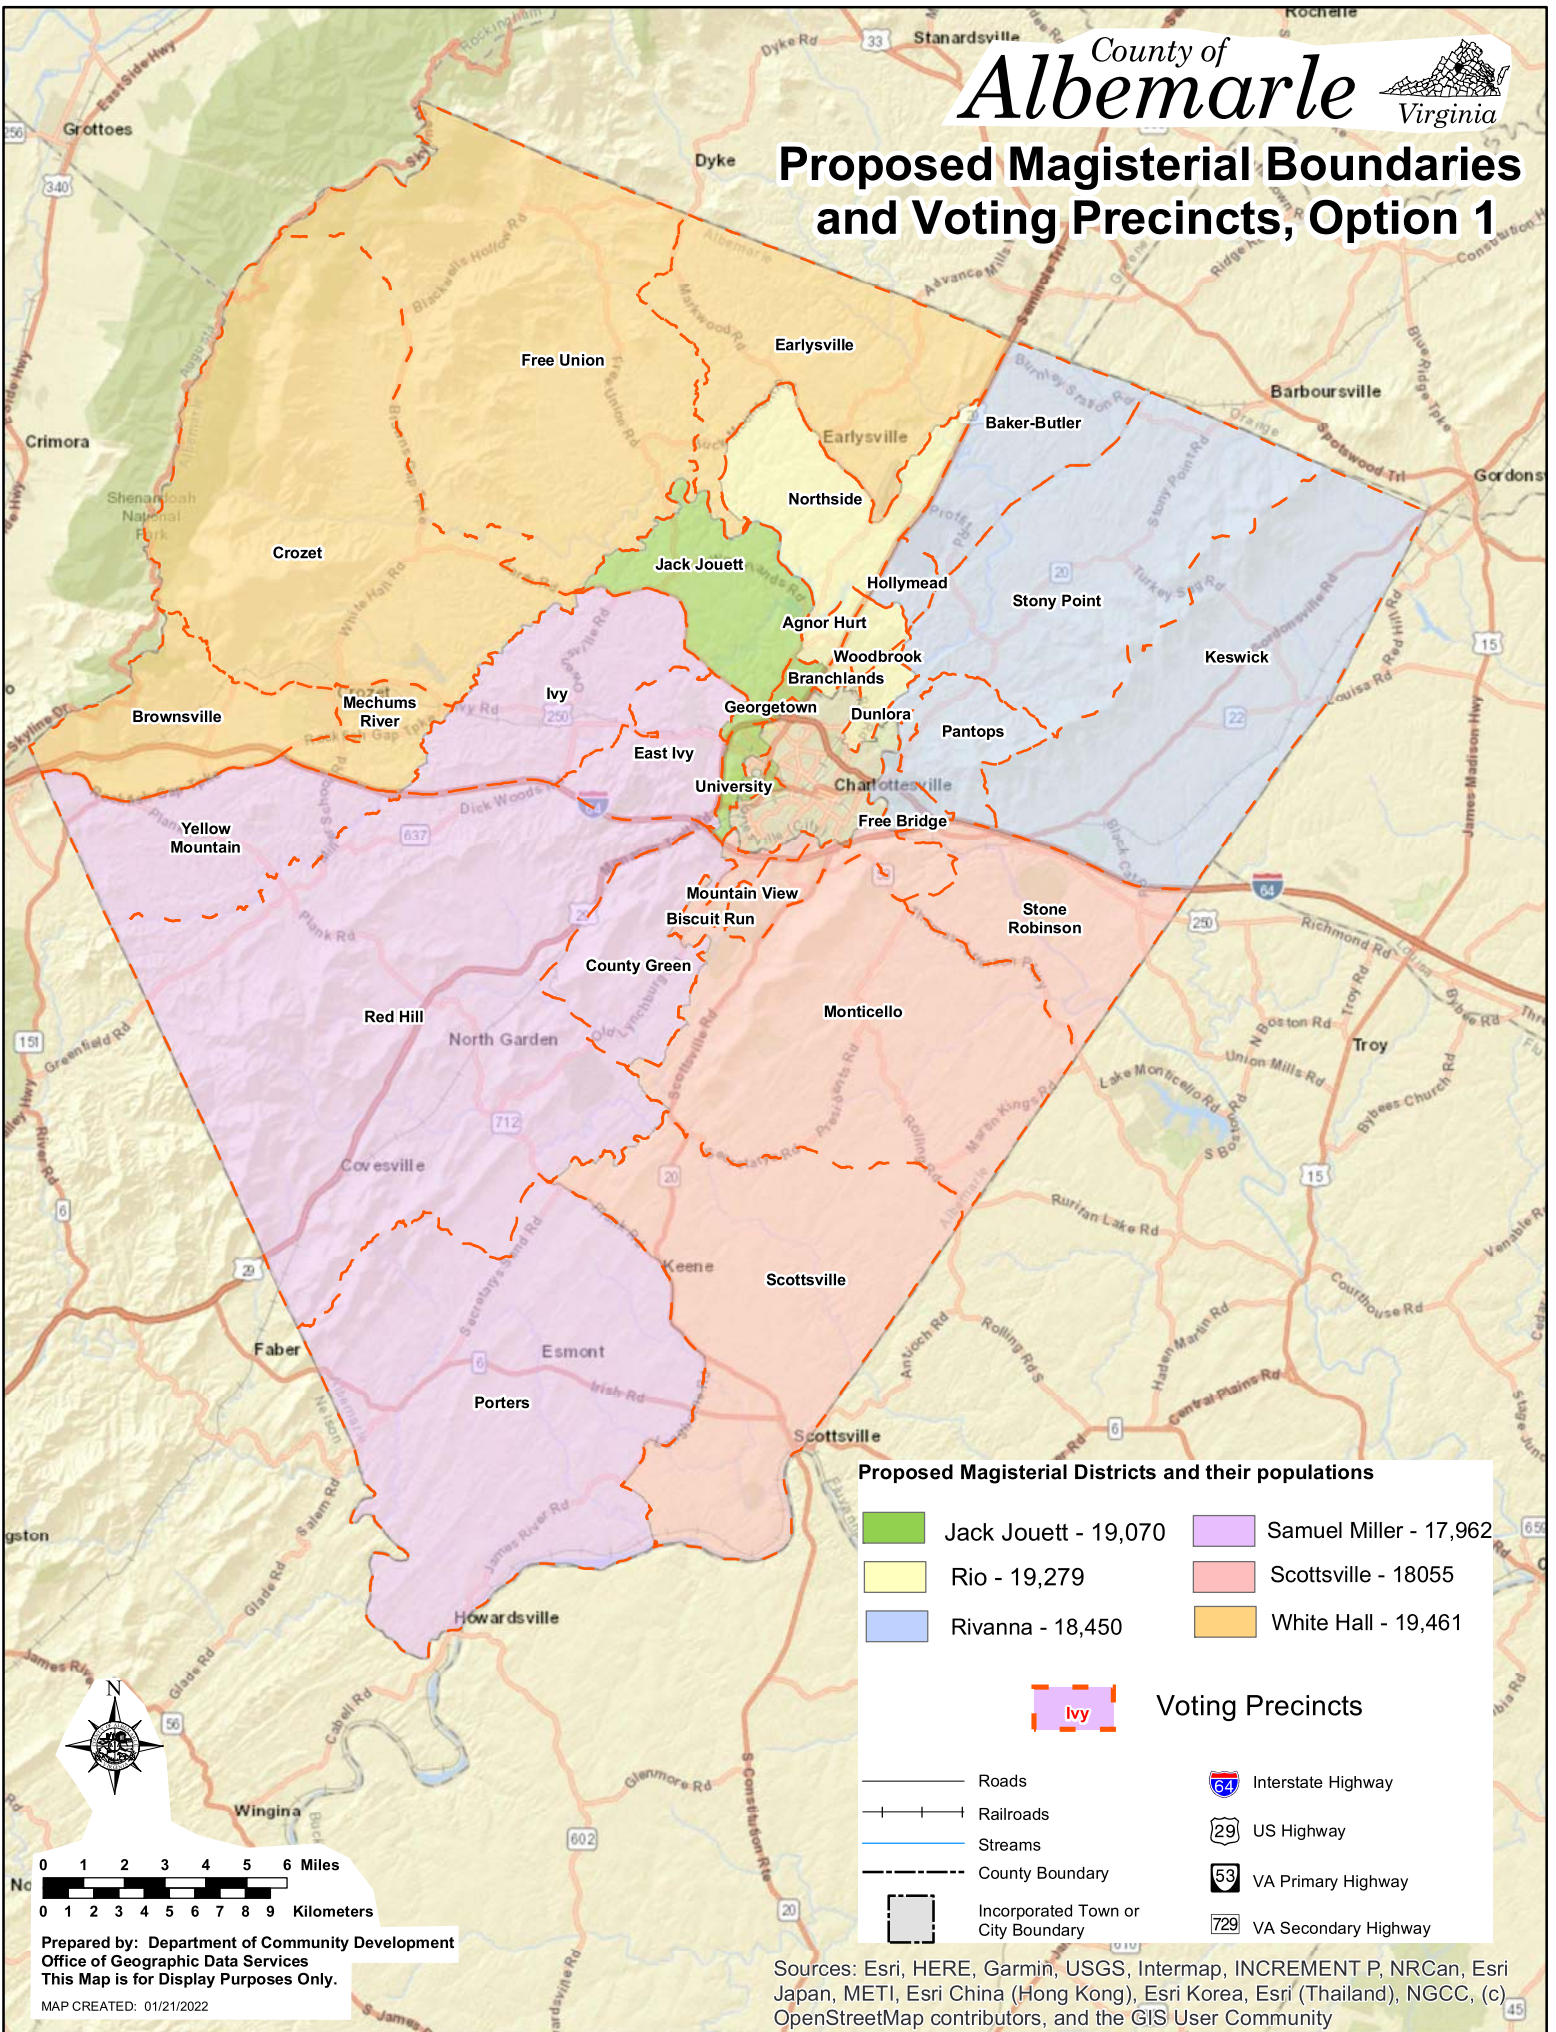

Magisterial Districts

- Jack Jouett
- Rio
- Rivanna
- Samuel Miller
- Scottsville
- White Hall

Ivy Voting Precincts

✔ Polling Places

- Roads
- Railroads
- Streams
- County Boundary
- Incorporated Town or City Boundary
- Interstate Highway
- US Highway
- VA Primary Highway
- VA Secondary Highway

Prepared by: Department of Community Development
 Office of Geographic Data Services
 This Map is for Display Purposes Only.
 MAP CREATED: 01/21/2022

Magisterial Boundaries, Voting Precincts, and Polling Places

Approved March 14, 2018

Proposed Magisterial Boundaries and Voting Precincts, Option 1

Proposed Magisterial Districts and their populations

 Jack Jouett - 19,070	 Samuel Miller - 17,962
 Rio - 19,279	 Scottsville - 18055
 Rivanna - 18,450	 White Hall - 19,461

Proposed Magisterial Boundaries and Voting Precincts, Option 2

Proposed Magisterial Districts and their populations

 Jack Jouett - 18,564	 Samuel Miller - 17,808
 Rio - 18,621	 Scottsville - 18,542
 Rivanna - 19,510	 White Hall - 19,350