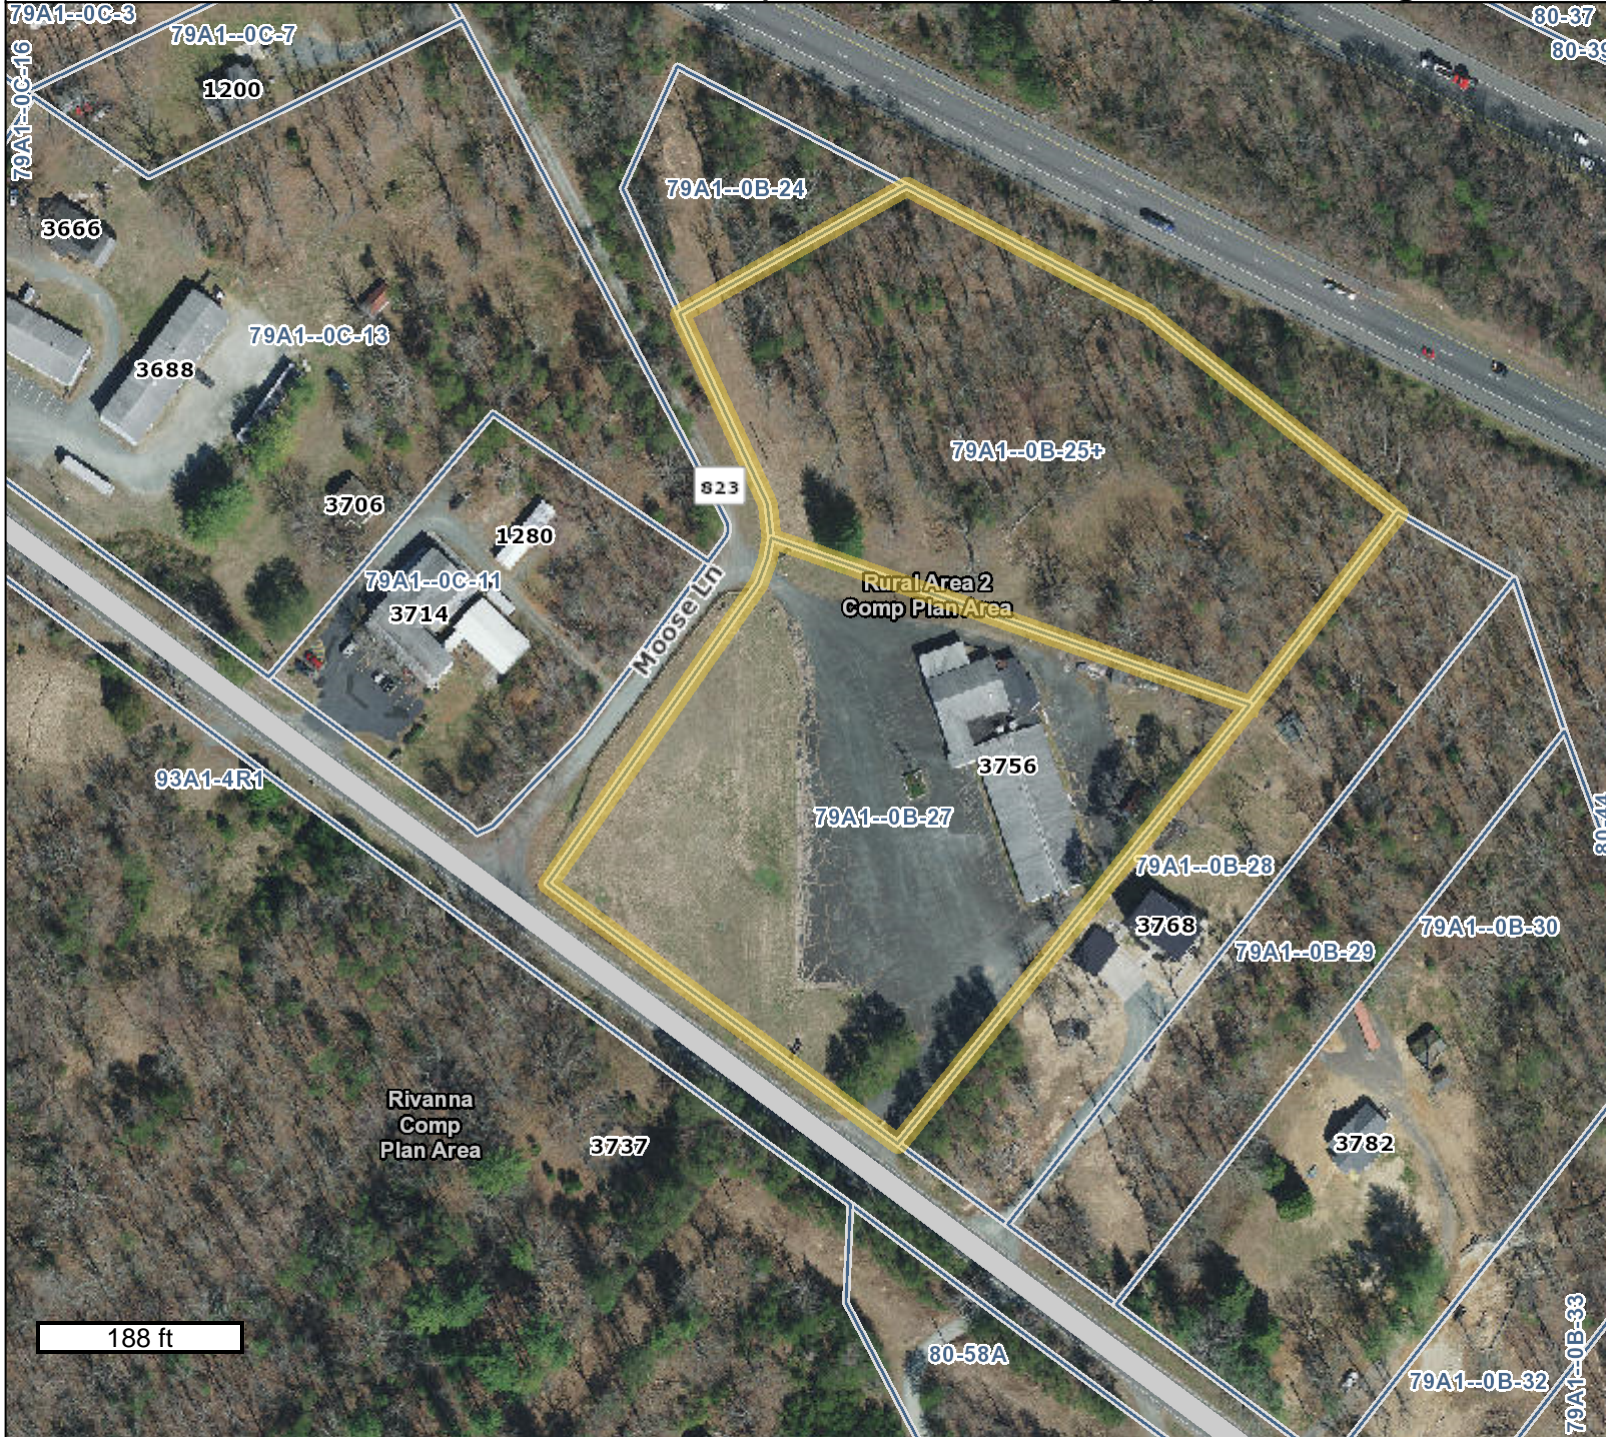

ACSA202200003, 3756 Richmond Rd (Former Moose Lodge) -- Aerial Image

ATTACHMENT B

Legend
(Note: Some items on map may not appear in legend)

- Parcel Info
 - Parcels
- Comp Plan Land Use Info
 - Comprehensive Plan Areas