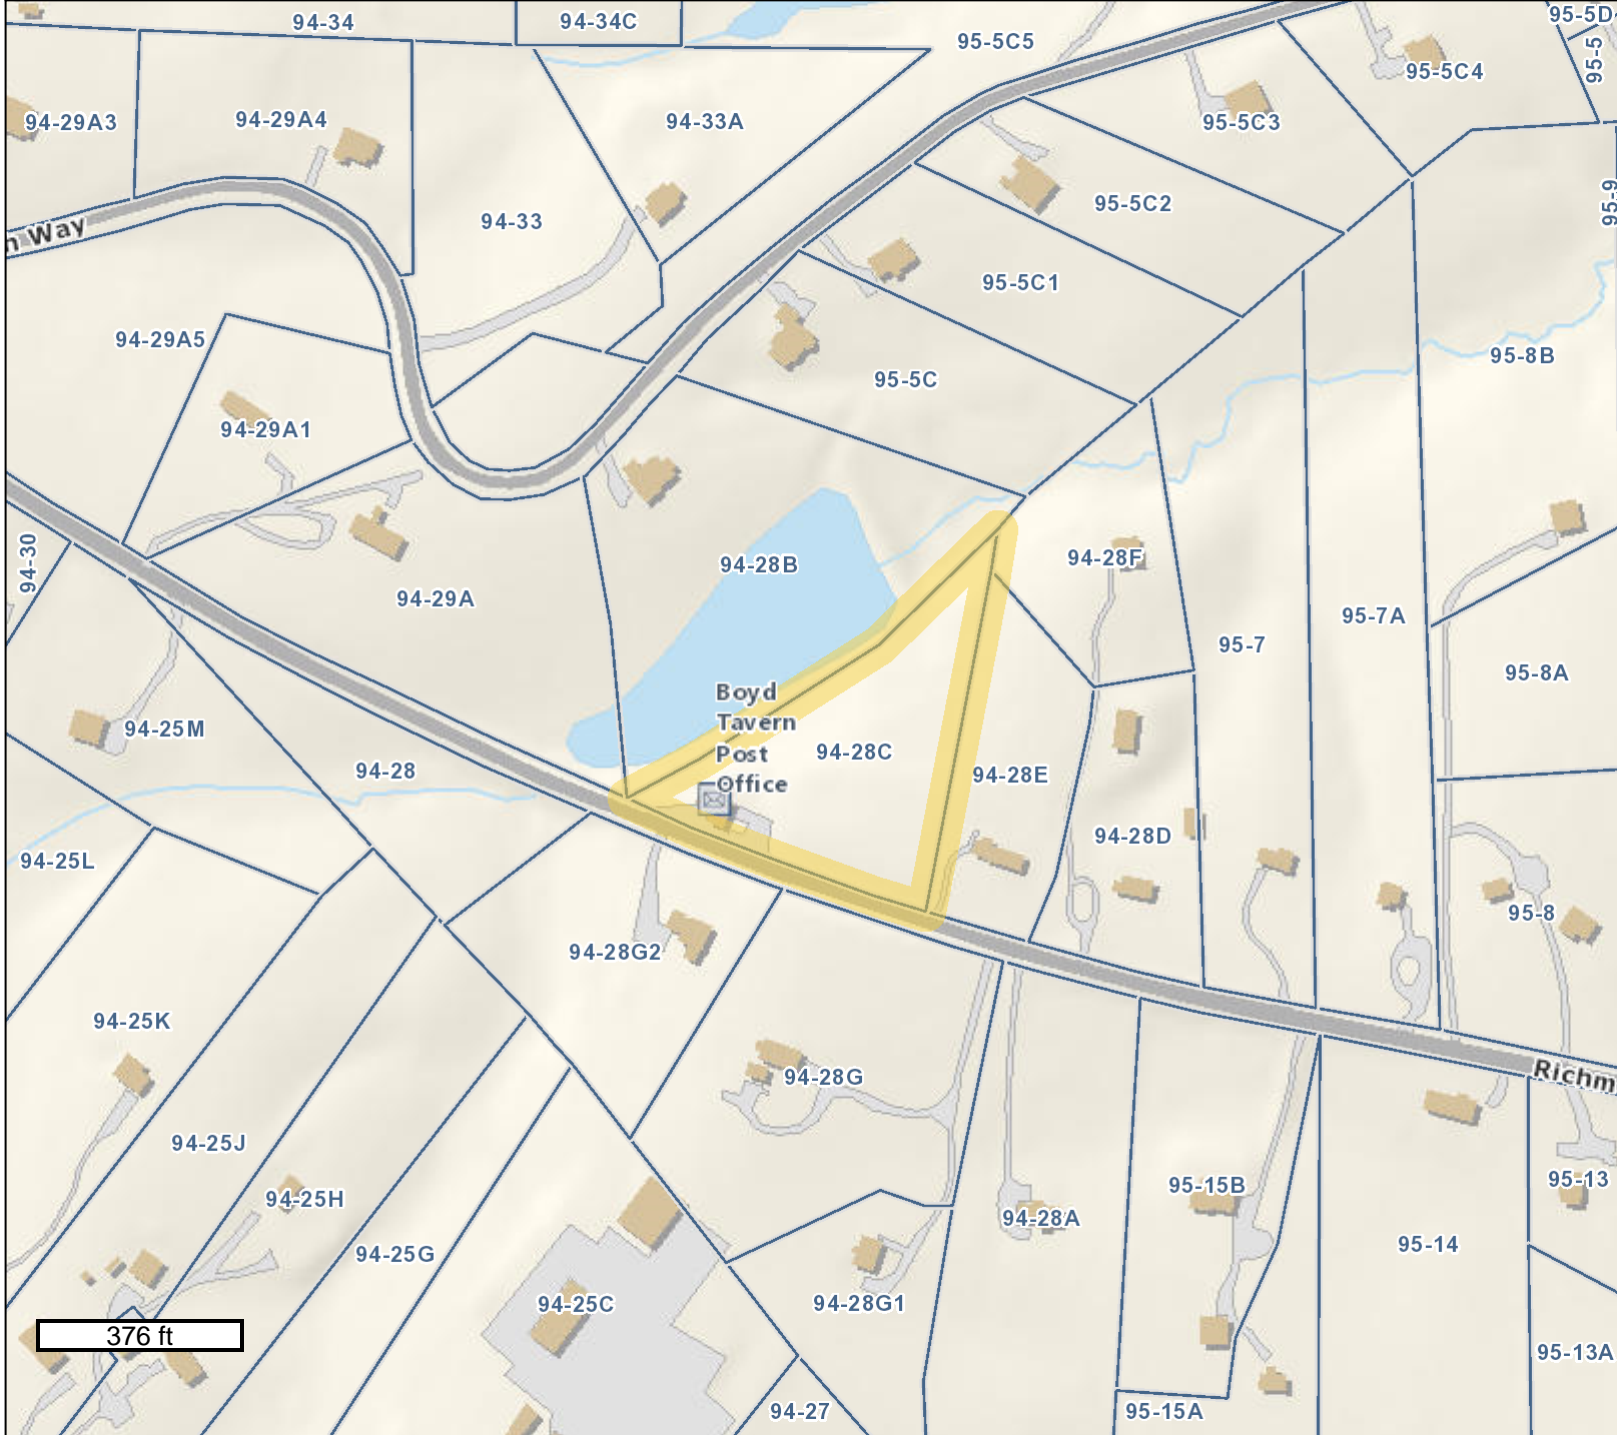

Location Map

Legend
(Note: Some items on map may not appear in legend)

- Parcel Info
□ Parcels

GIS-Web
Geographic Data Services
www.albemarle.org/gis
(434) 296-5832