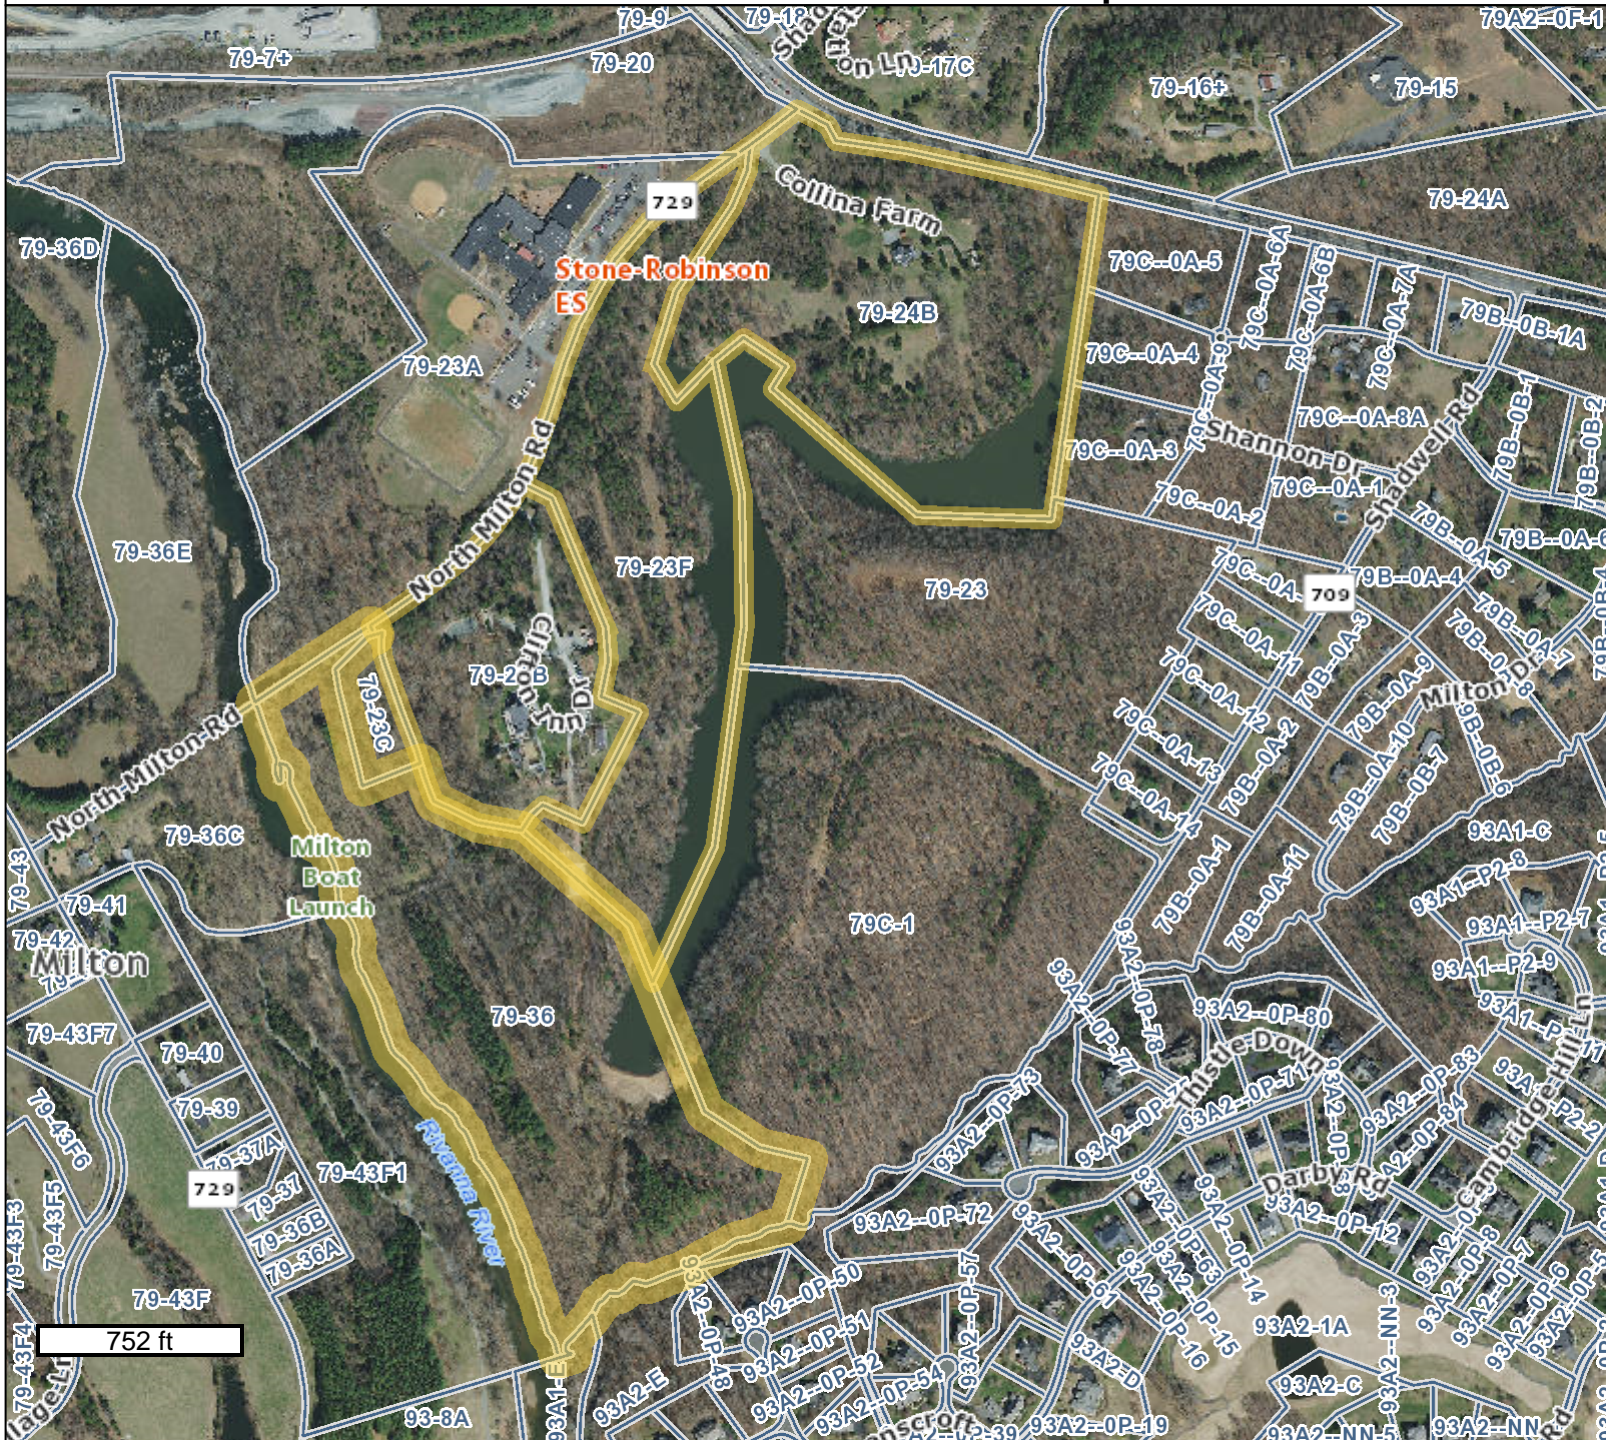

Location Map

Legend

(Note: Some items on map may not appear in legend)

Parcel Info

- Parcels

GIS-Web
Geographic Data Services
www.albemarle.org/gis
(434) 296-5832

Any determination of topography or contours, or any depiction of physical improvements, property lines or boundaries is for general information only and shall not be used for the design, modification, or construction of improvements to real property or for flood plain determination.

Map elements may scale larger than GIS data measured in the map or as provided on the data download page due to the projection used. Map Projection: WGS84 Web Mercator (Auxiliary Sphere) (EPSG 3857)