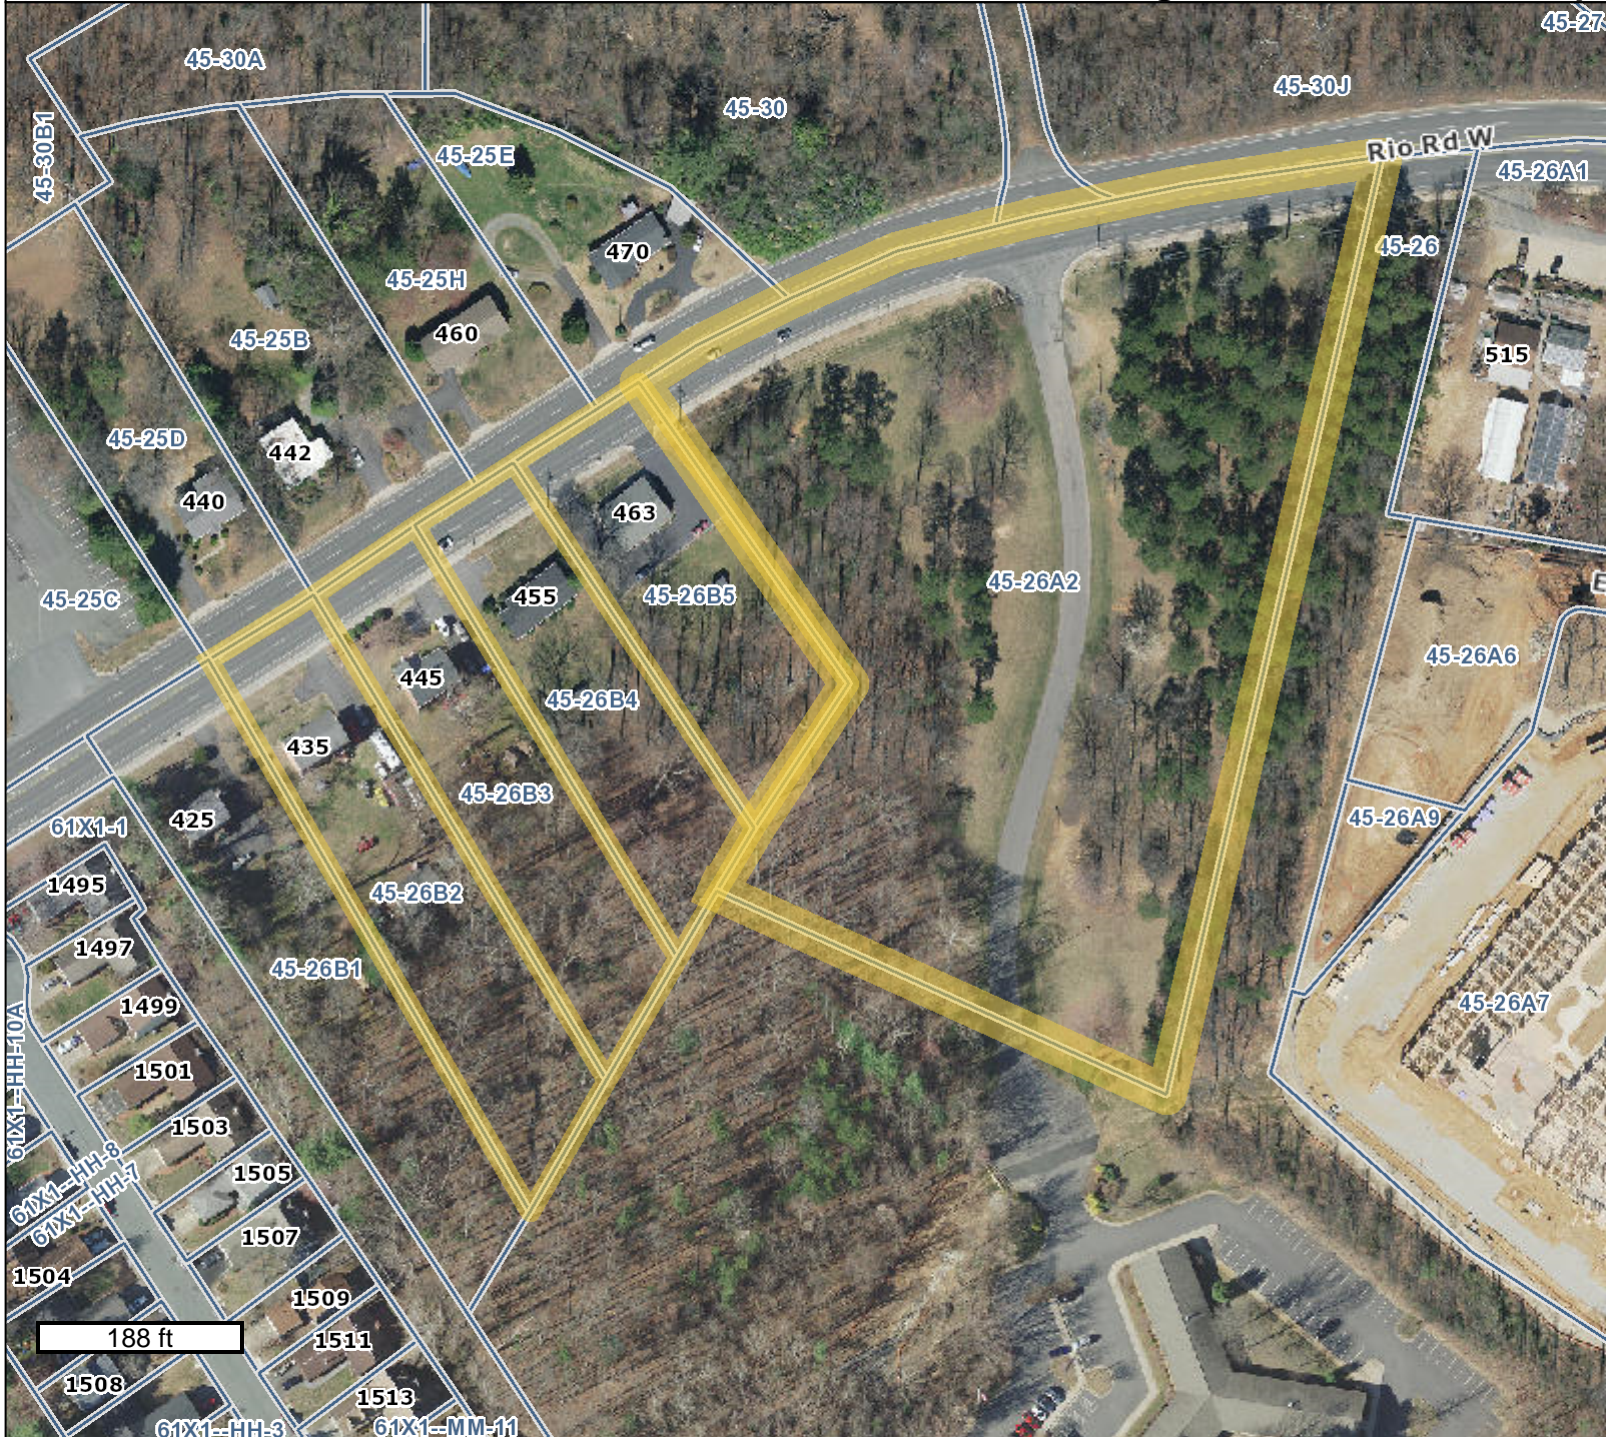

Attachment 1 - ZMA2021-00011 The Heritage on Rio - Location Map

Legend
 (Note: Some items on map may not appear in legend)

Parcel Info
 Parcels

GIS-Web
 Geographic Data Services
www.albemarle.org/gis
 (434) 296-5832