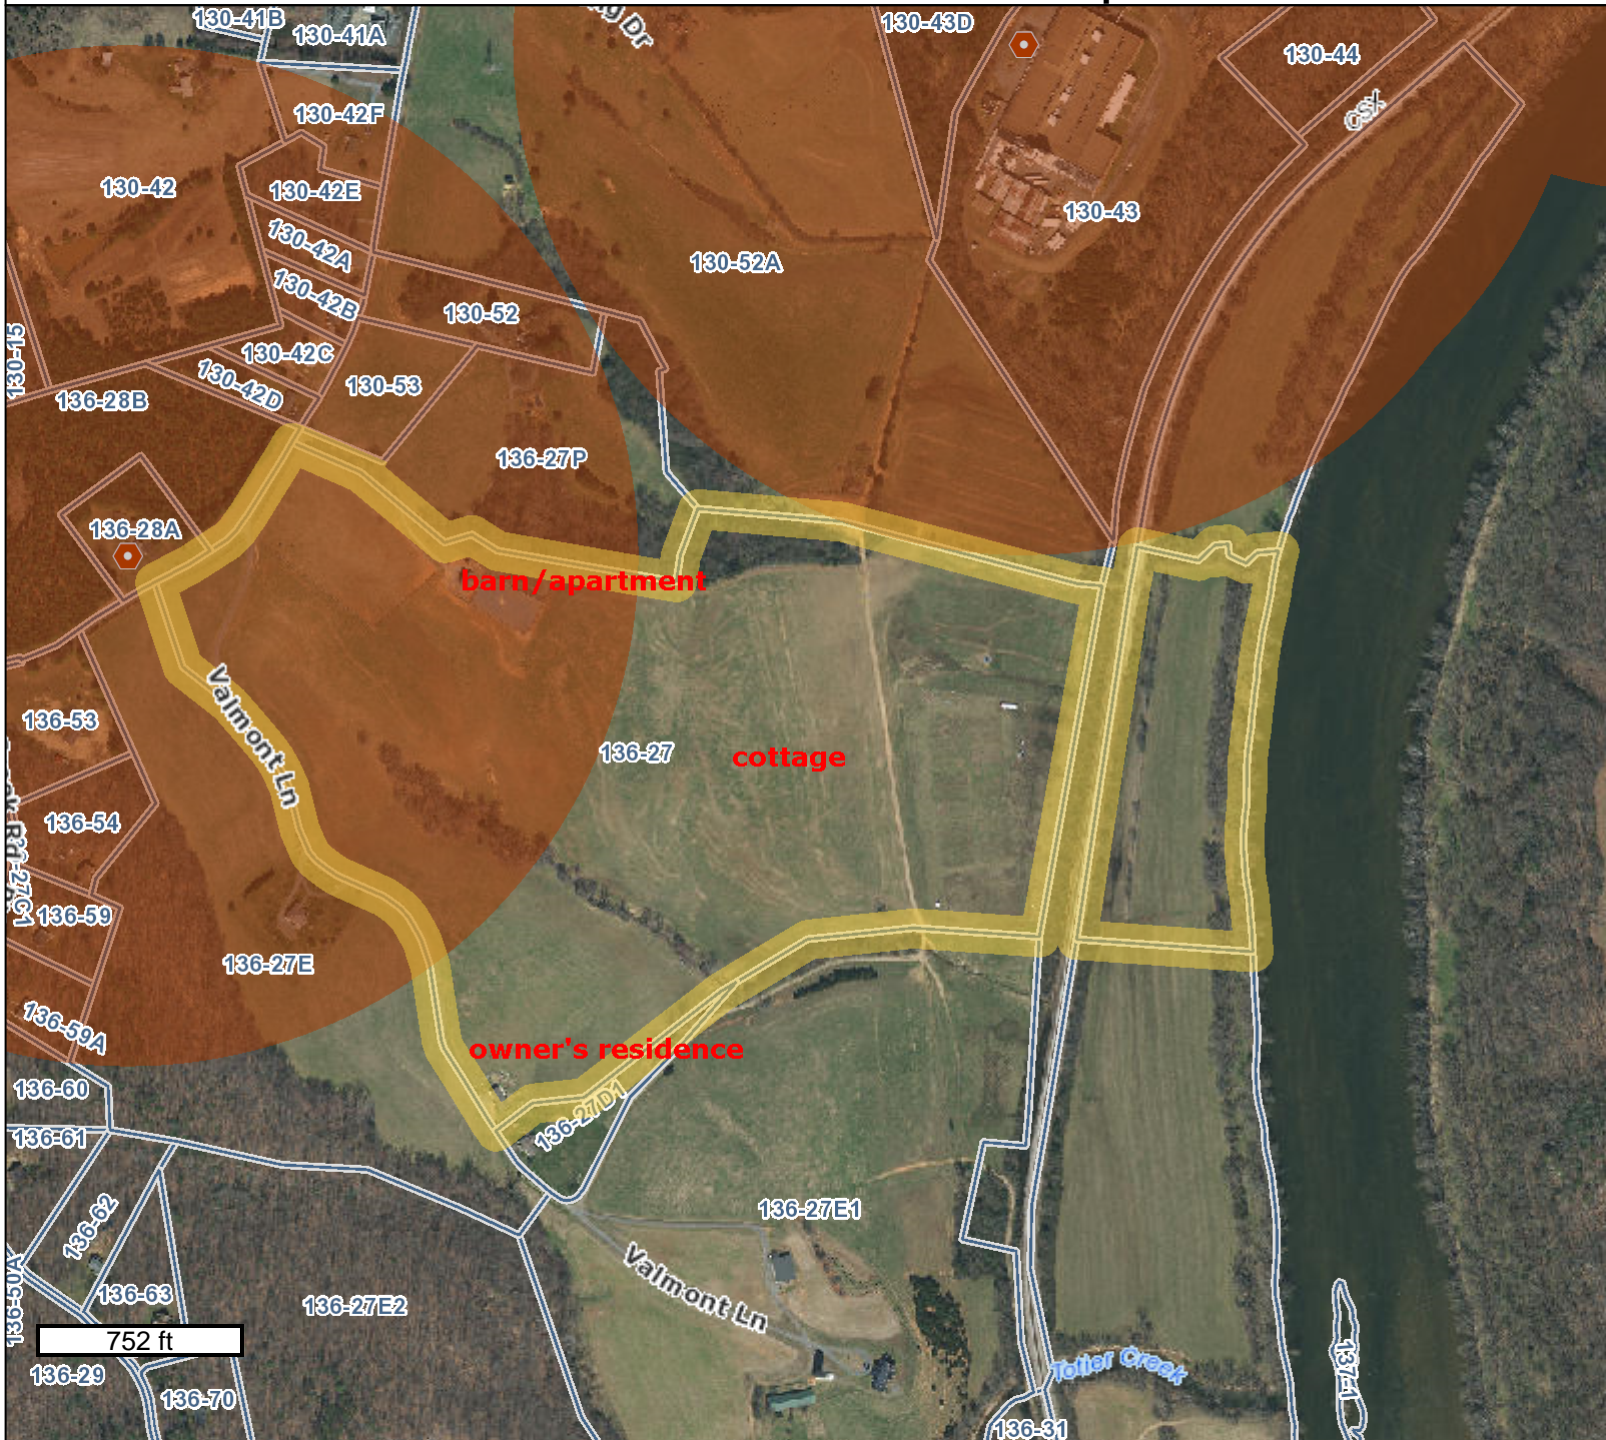

Location Map

Legend

(Note: Some items on map may not appear in legend)

Risks/Hazards

- Leaking Underground Storage Tanks
- Leaking Tank Site Buffers (2000 ft)

Parcel Info

- Parcels

GIS-Web
Geographic Data Services
www.albemarle.org/gis
(434) 296-5832