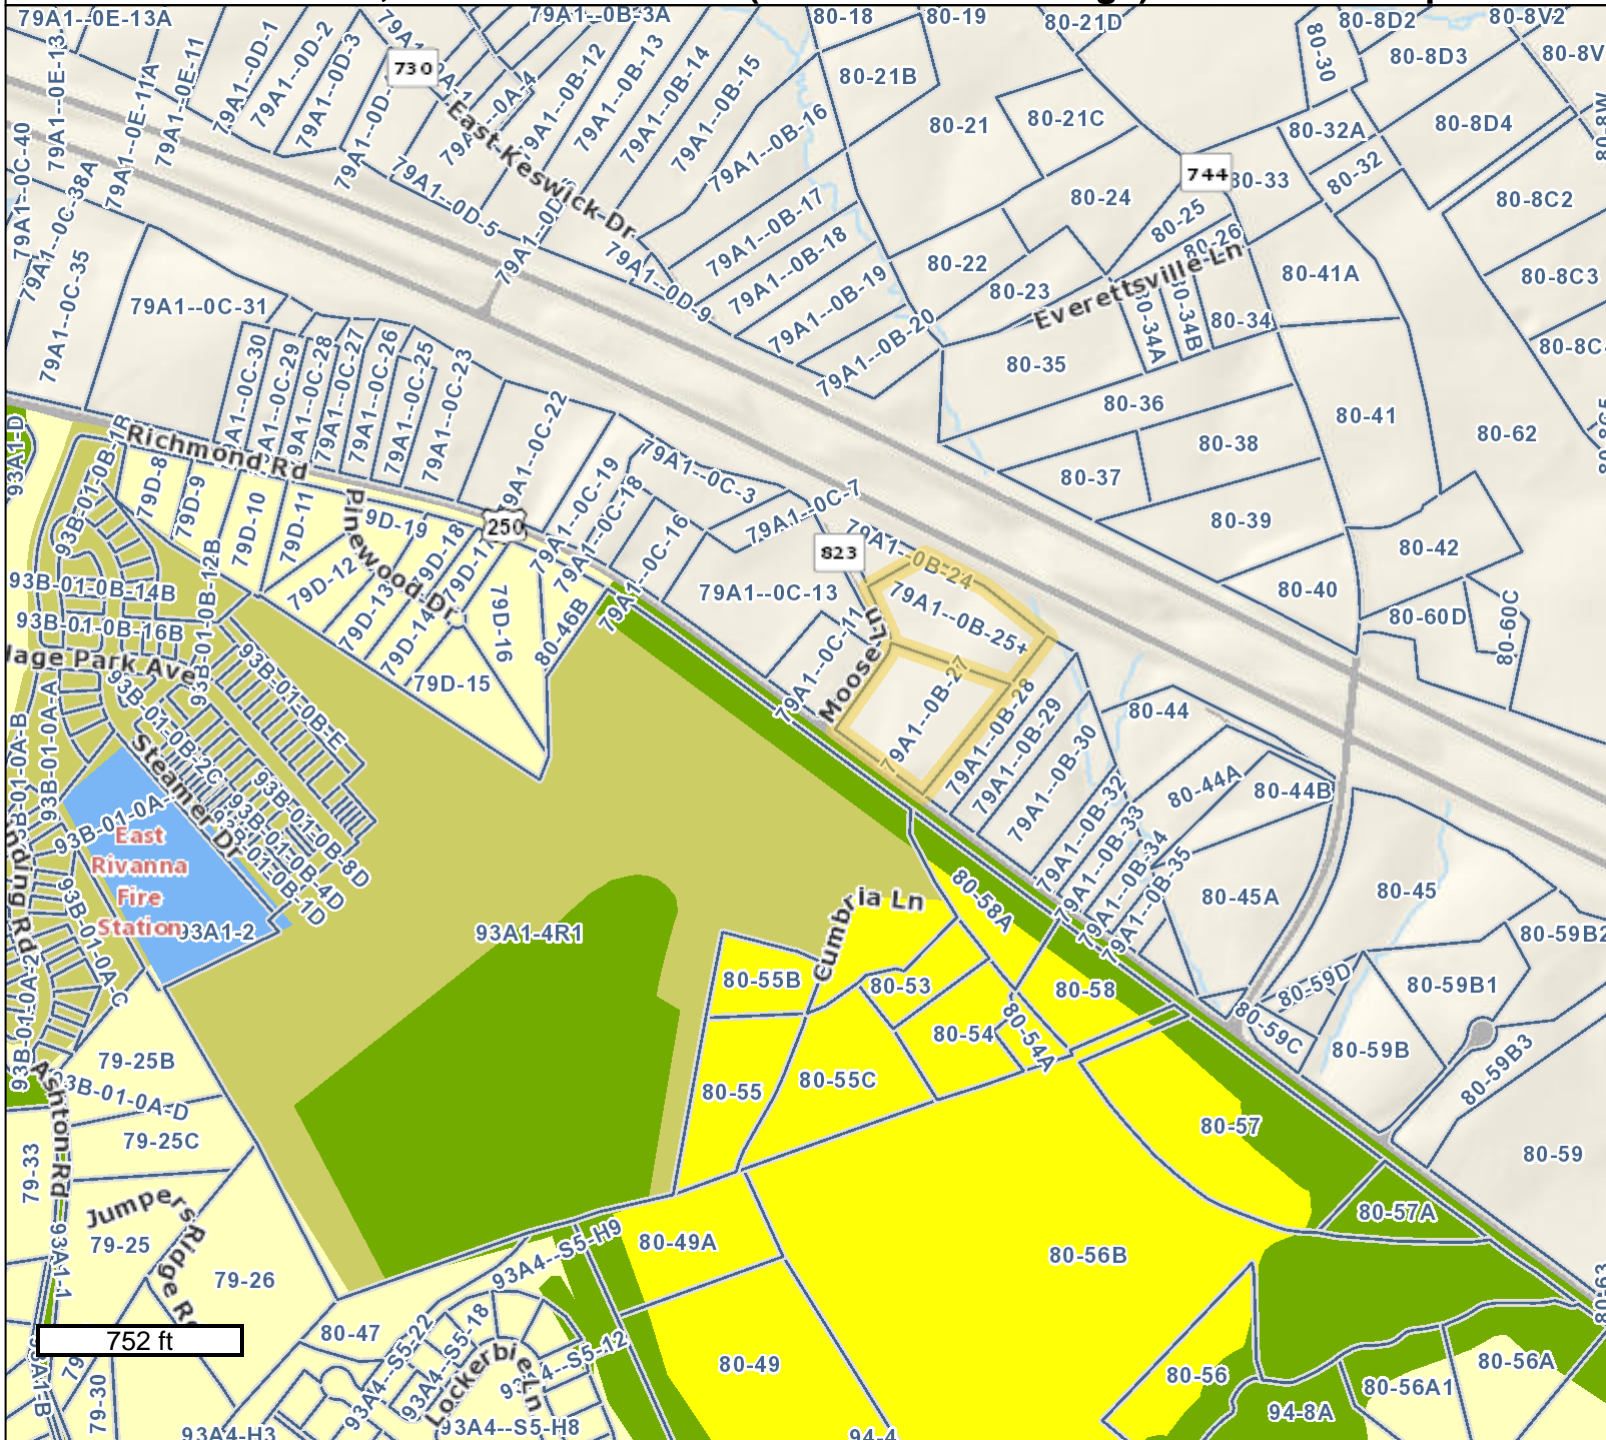

ACSA202200003, 3756 Richmond Rd (Former Moose Lodge) -- Location Map

ATTACHMENT A

Legend

(Note: Some items on map may not appear in legend)

- Parcel Info**
- Parcels
- Comp Plan Land Use Info**
- Village of Rivanna Master Plan Land
 - Neighborhood Density Residential L
 - Neighborhood Density Residential
 - Town/Village Center
 - Institutional
 - Parks and Green Systems