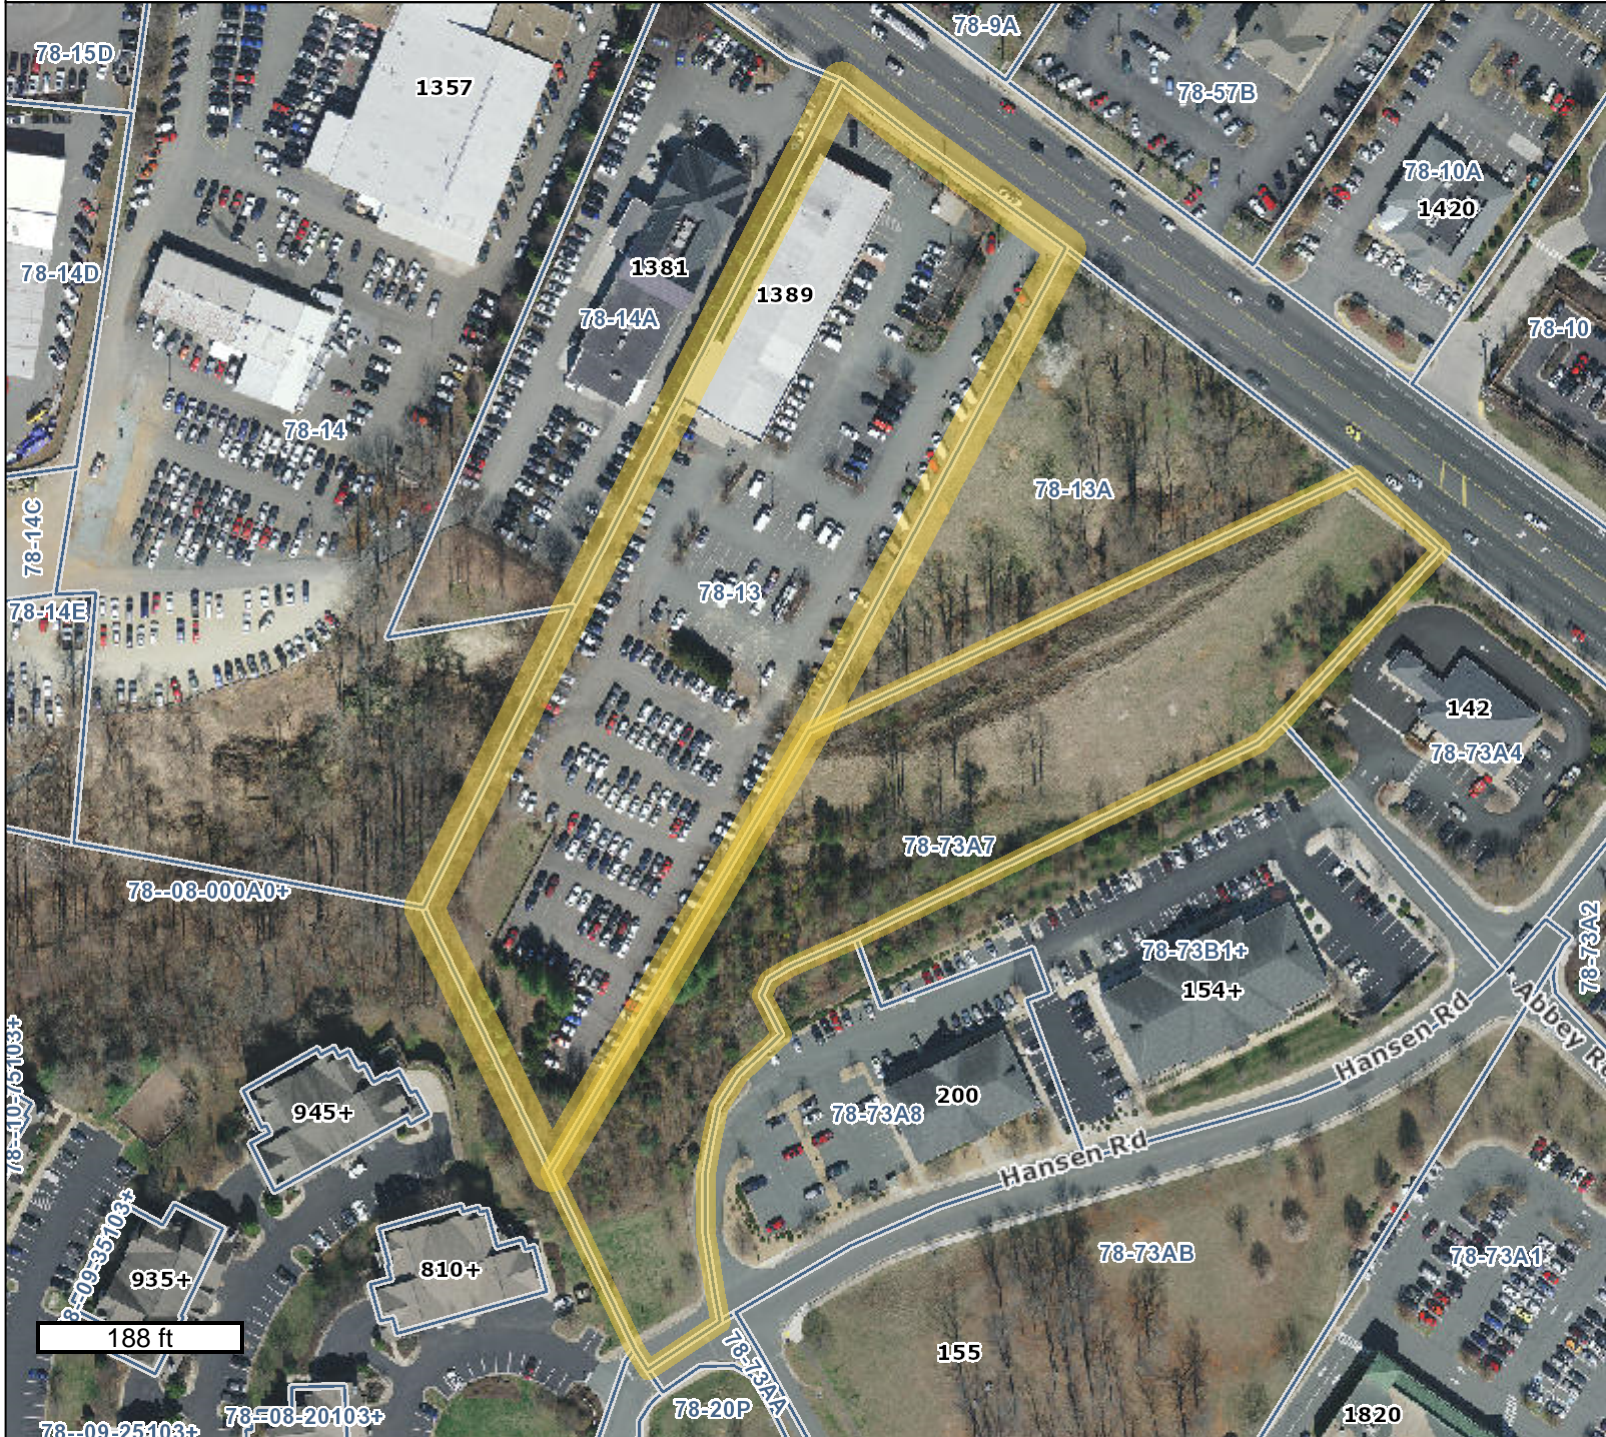

Attachment 1 - ZMA202000013 Overlook Hotel and SP202100010 Auto Superstore - Location Map

Legend
 (Note: Some items on map may not appear in legend)

Parcel Info
 Parcels

GIS-Web
 Geographic Data Services
www.albemarle.org/gis
 (434) 296-5832