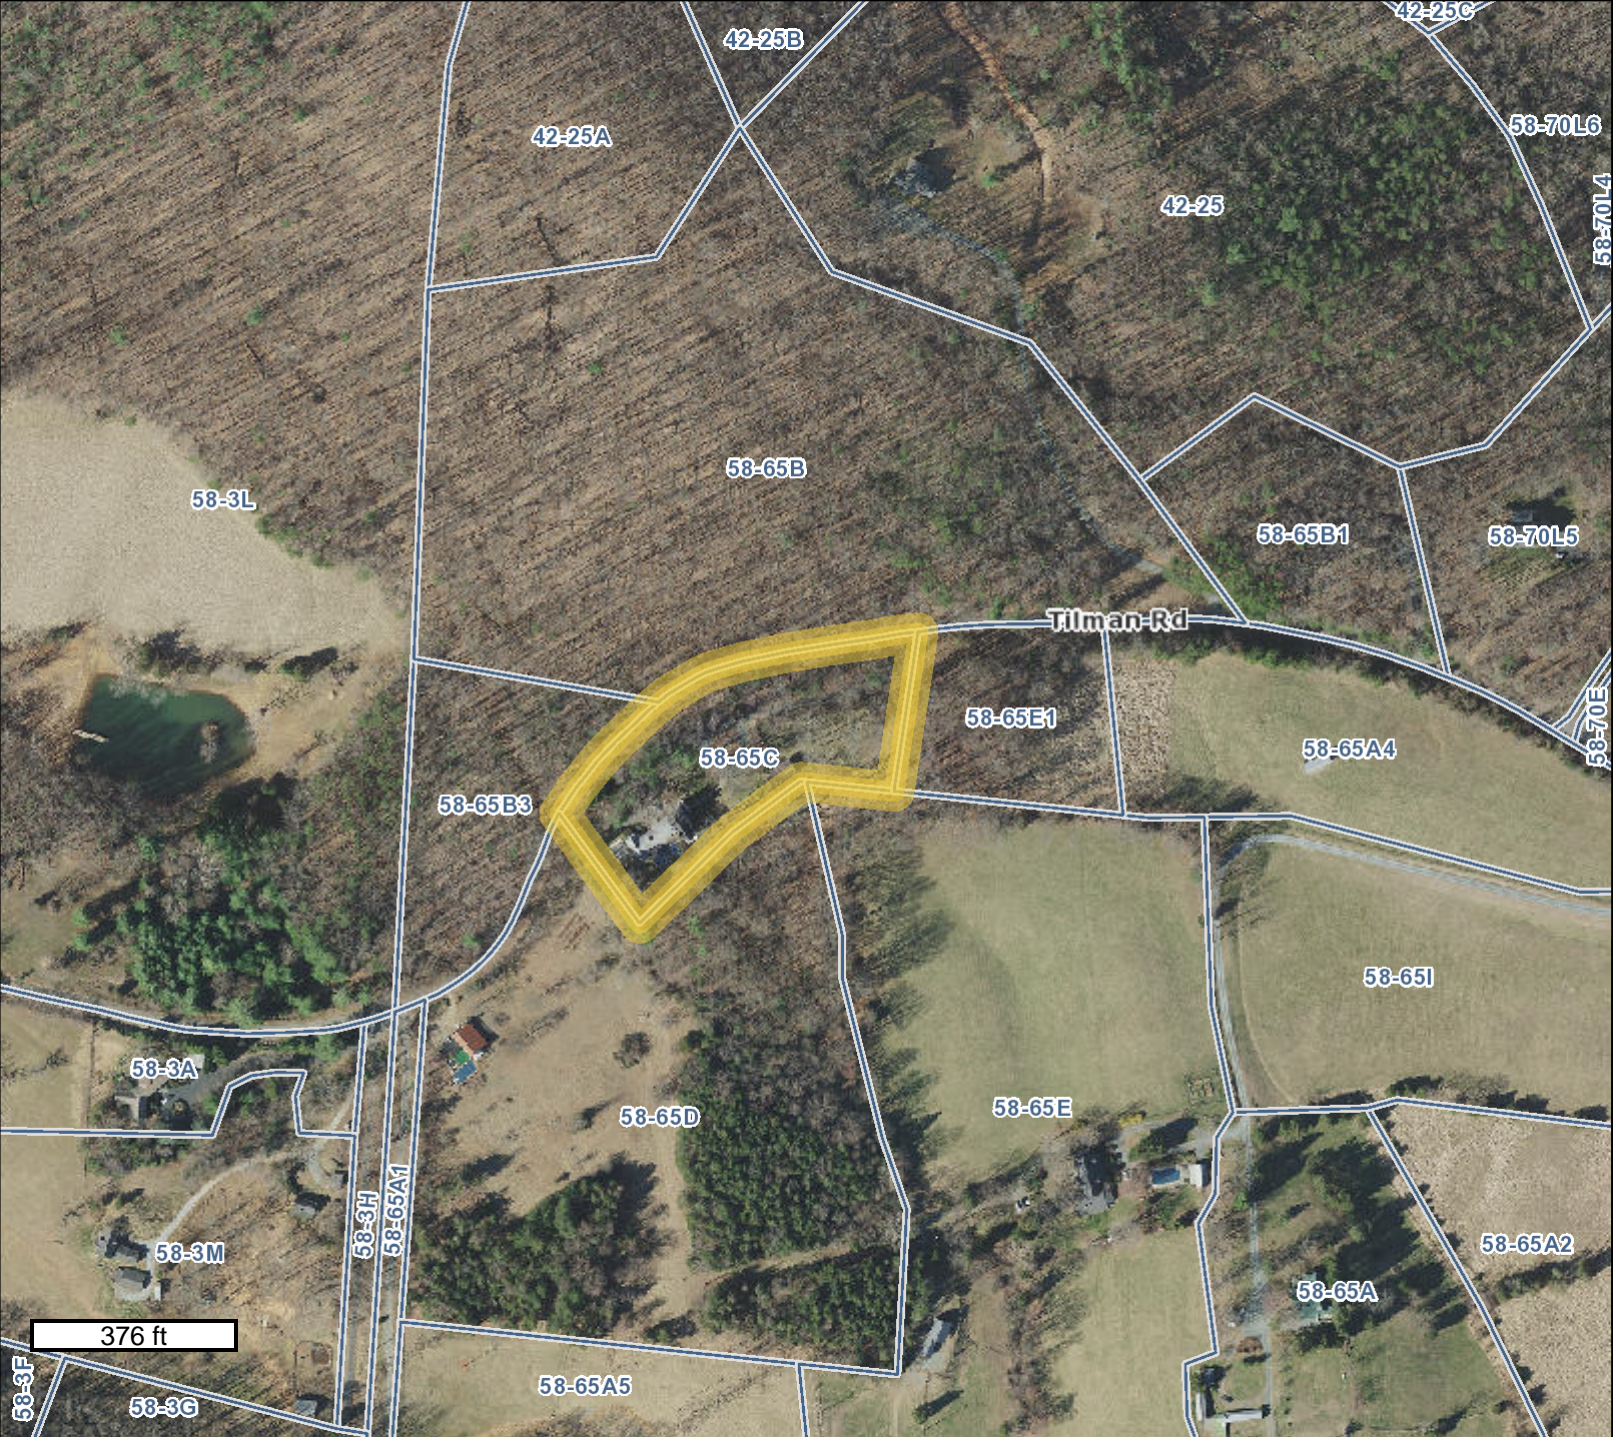

SE2022-25 1213 Tilman Road Homestay Location

Legend
(Note: Some items on map may not appear in legend)

Parcel Info
□ Parcels

GIS-Web
Geographic Data Services
www.albemarle.org/gis
(434) 296-5832

Any determination of topography or contours, or any depiction of physical improvements, property lines or boundaries is for general information only and shall not be used for the design, modification, or construction of improvements to real property or for flood plain determination. Map elements may scale larger than GIS data measured in the map or as provided on the data download page due to the projection used. Map Projection: WGS84 Web Mercator (Auxiliary Sphere) (EPSG 3857)