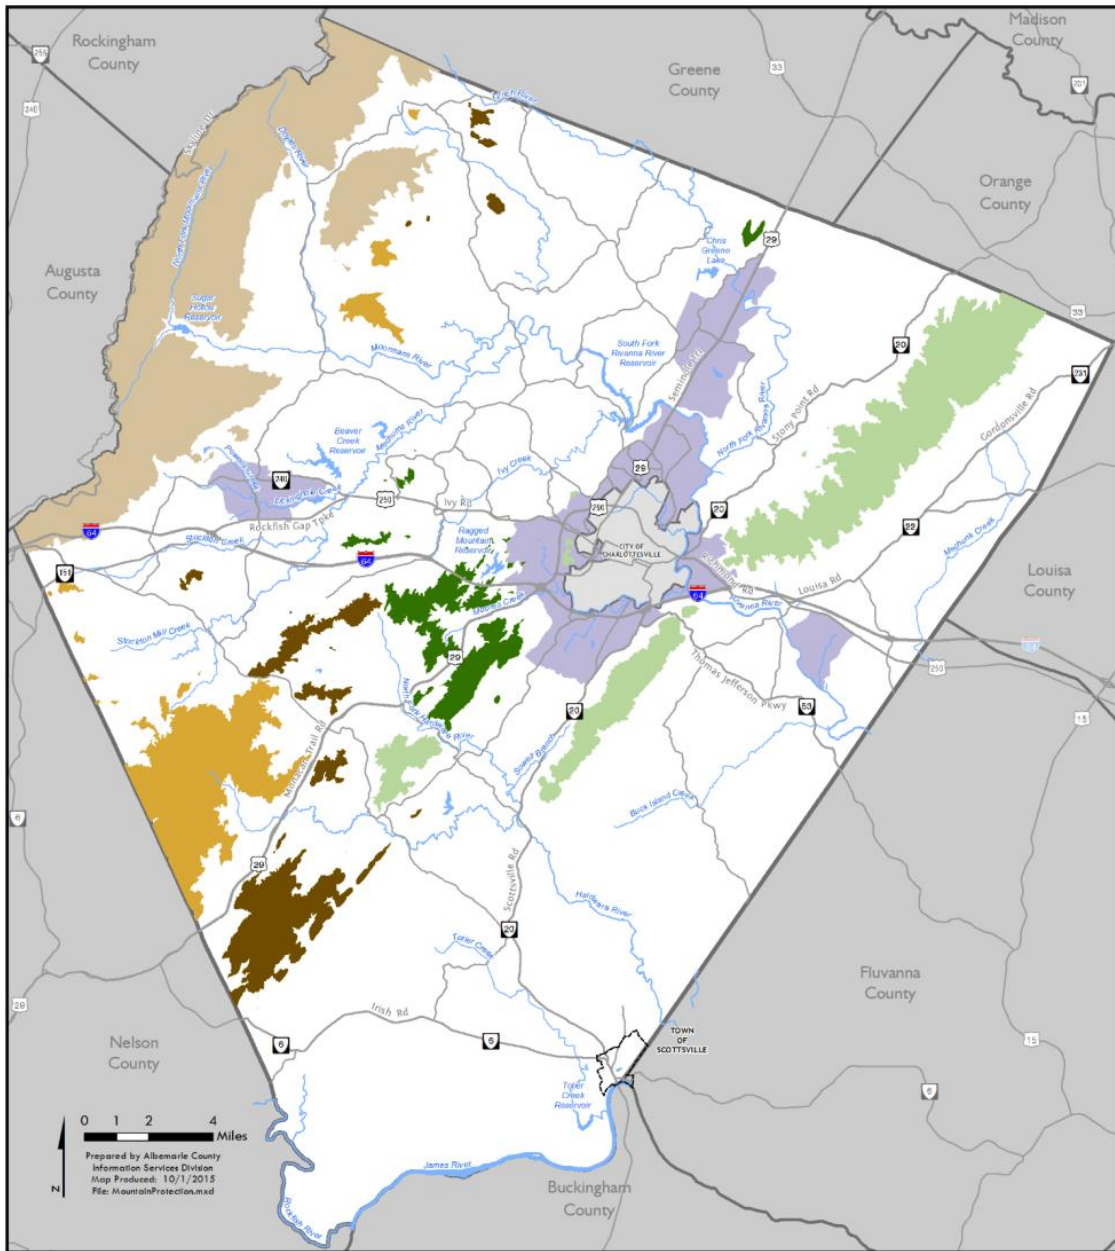

**Map 1: Forest Blocks and Tree Cover in Albemarle County**

Map 1 illustrates forested areas and tree cover in Albemarle County based on 2009 land cover data. Pine plantations were not included as forest or tree cover in this analysis.

**Map 2: Ranking the Conservation Value of Large Forest Blocks**

Map 2 illustrates the composite scores of large forest blocks (blocks containing 100 or more acres of interior forest). Forest blocks were identified using 2009 land cover data.

**Figure 9: Mountain Protection Areas**