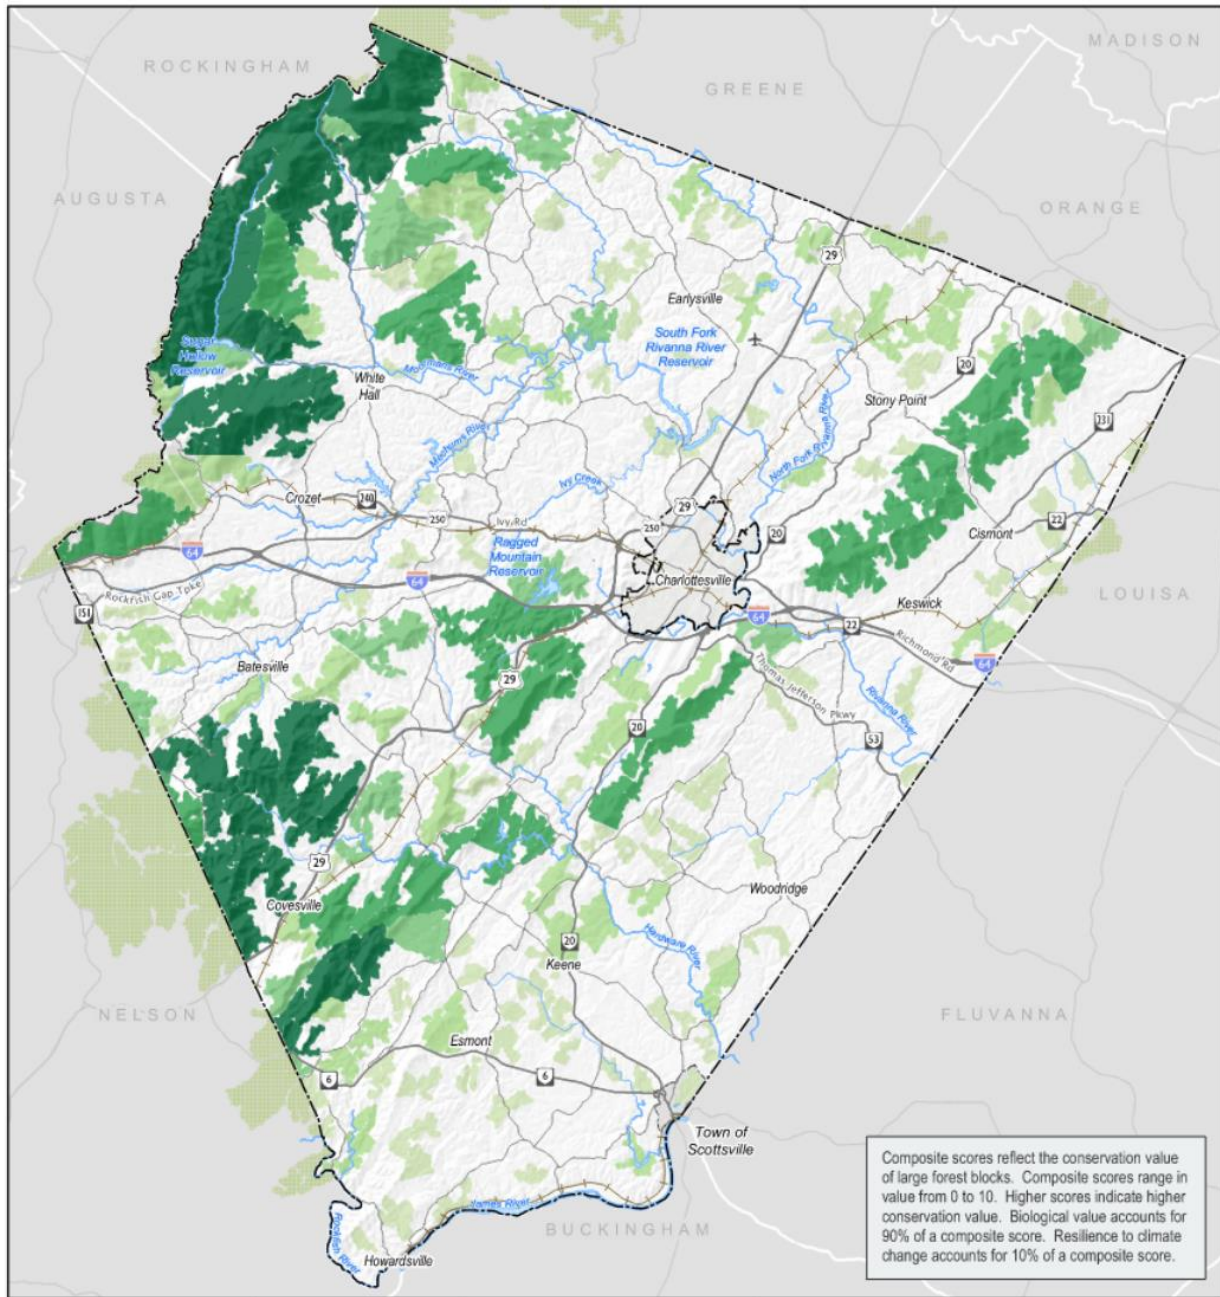

**Map 1: Forest Blocks and Tree Cover in Albemarle County**

Map 1 illustrates forested areas and tree cover in Albemarle County based on 2009 land cover data. Pine plantations were not included as forest or tree cover in this analysis.

**Map 2: Ranking the Conservation Value of Large Forest Blocks**

Map 2 illustrates the composite scores of large forest blocks (blocks containing 100 or more acres of interior forest). Forest blocks were identified using 2009 land cover data.

**Figure 9: Mountain Protection Areas**