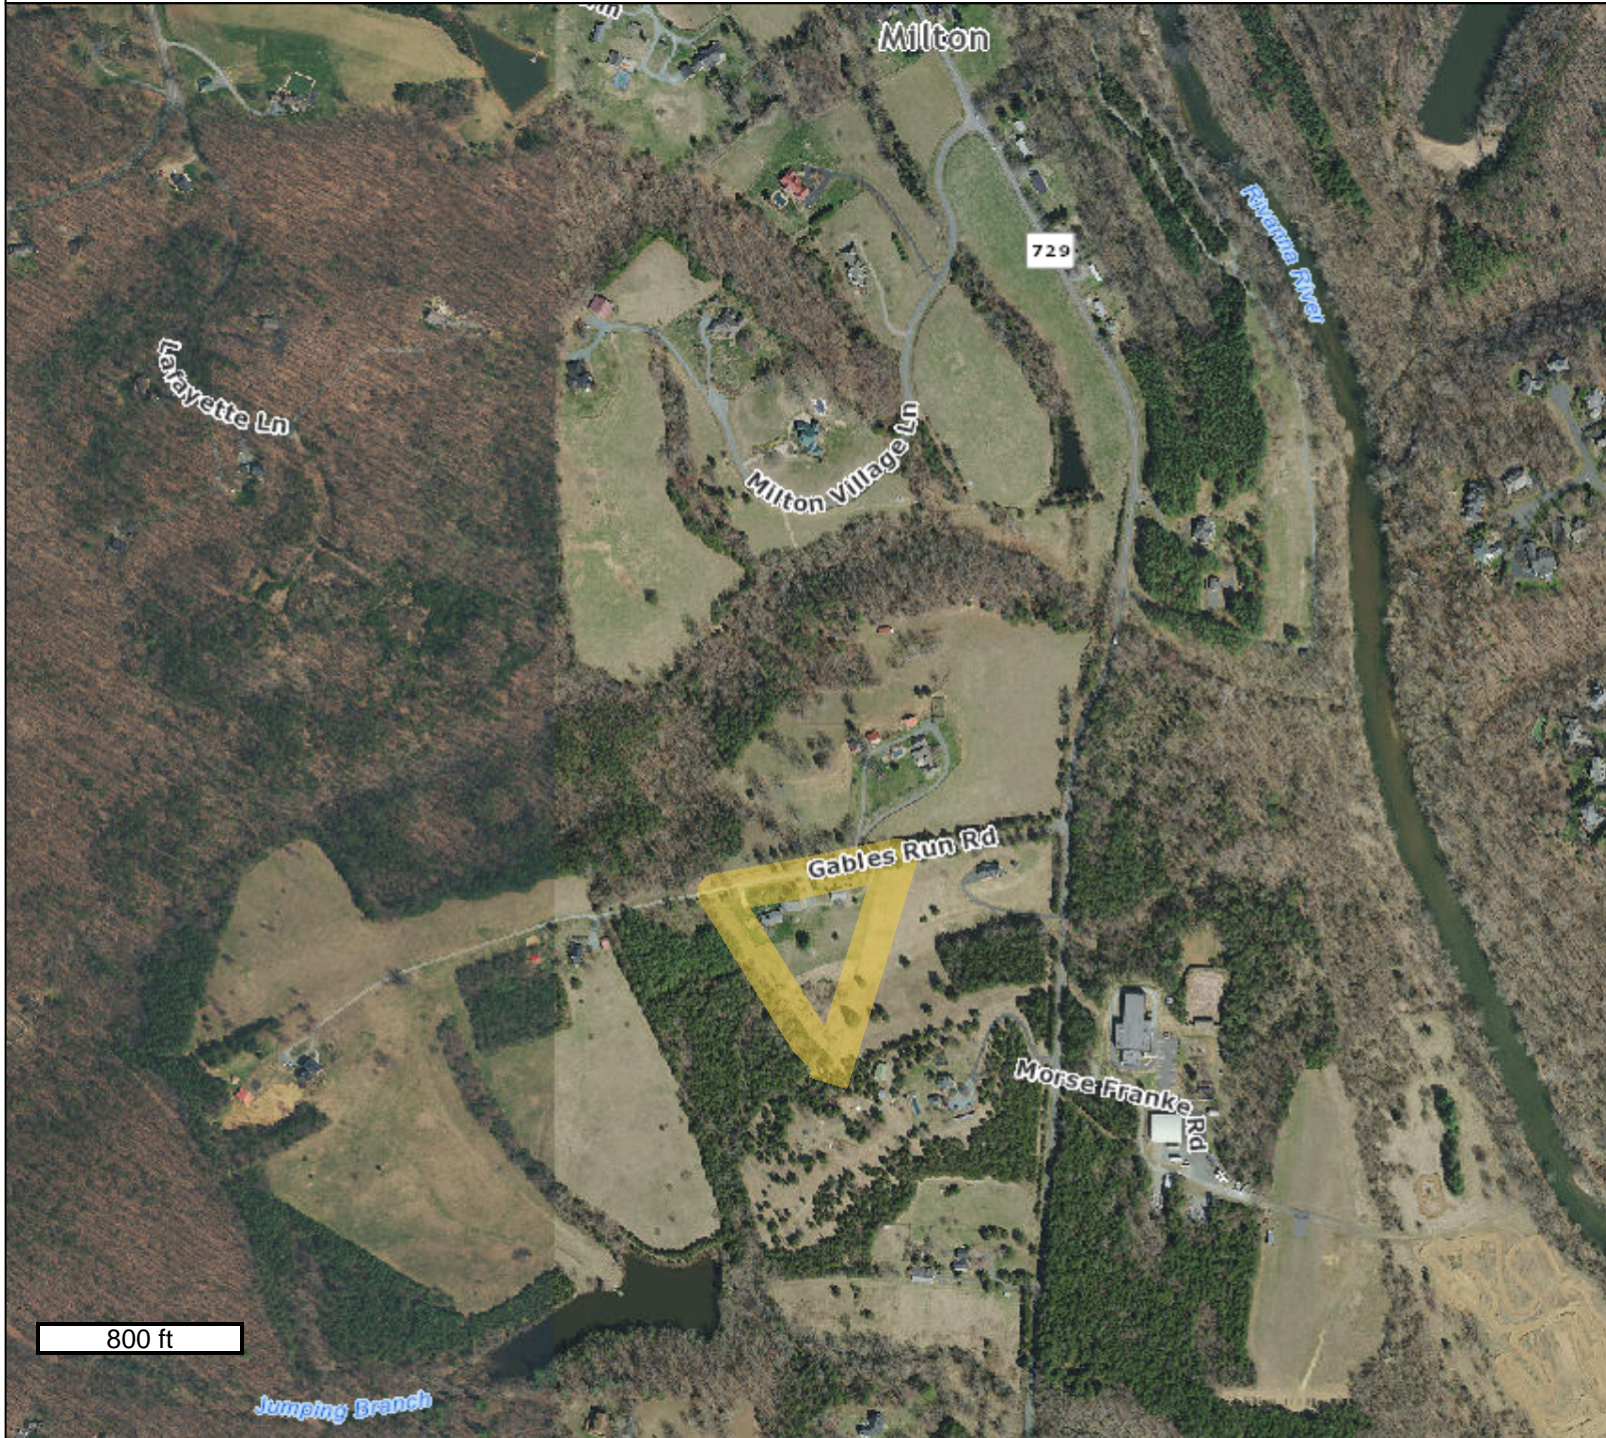

Att. D - Location Map SE202400022 3065 Gables Run

Legend

(Note: Some items on map may not appear in legend)

GIS-Web
Geographic Data Services
www.albemarle.org/gis
(434) 296-5832