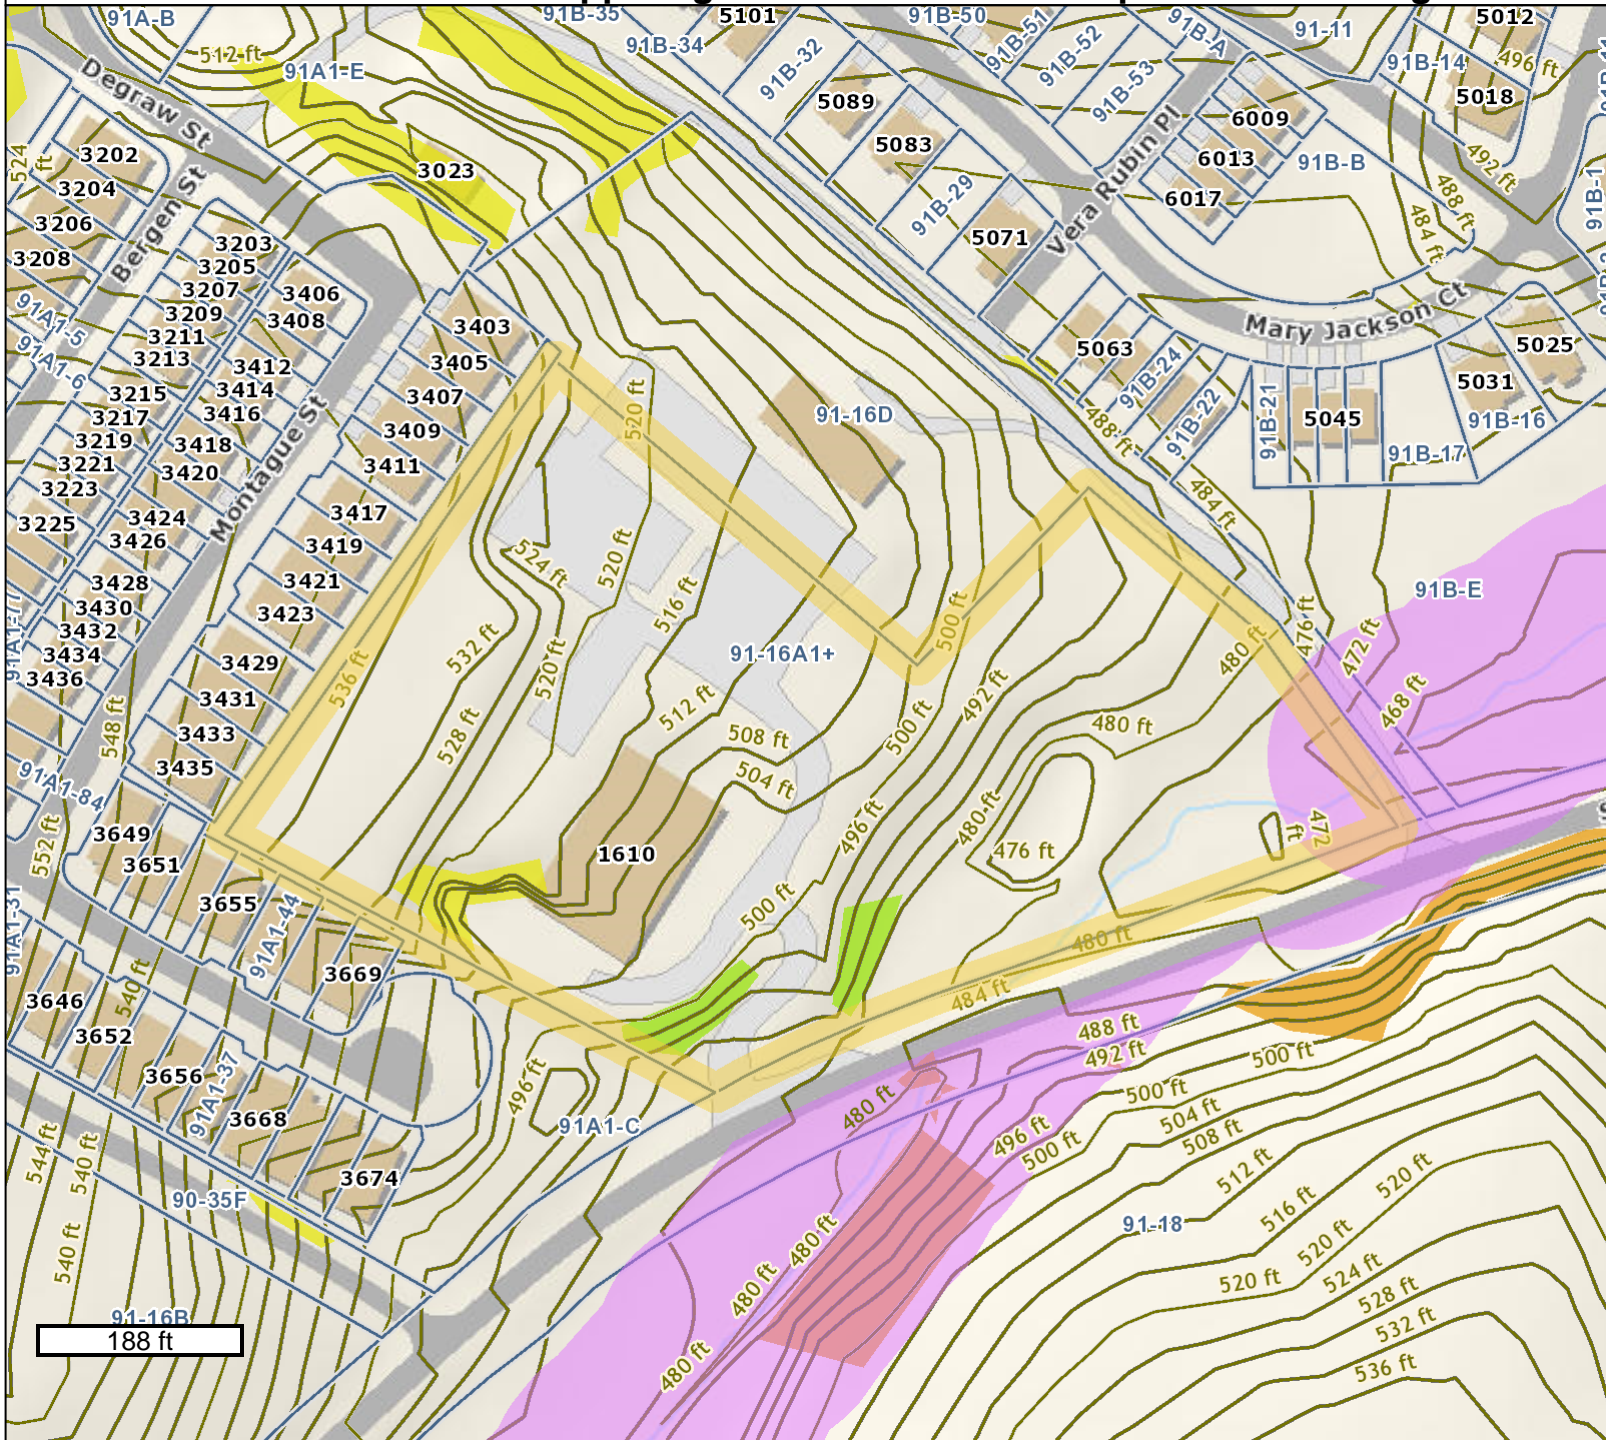

SP202300018 Kappa Sigma International Headquarters - Existing Conditions Map

Legend
 (Note: Some items on map may not appear in legend)

Parcel Info
 Parcels

91-16B
 188 ft

GIS-Web
 Geographic Data Services
www.albemarle.org/gis
 (434) 296-5832

SP202300018 Kappa Sigma International Headquarters - Existing Conditions Map

Legend

(Note: Some items on map may not appear in legend)

- Overlays
 - Water Protection Ordinance Buffers
- Parcel Info
 - Parcels
- Elevation
 - Y2018 Elevation Contours
 - Y2018 Elevation Contours (100 ft)
 - Y2018 Elevation Contours (60 ft)
 - Y2018 Elevation Contours (40 ft)
 - Y2018 Elevation Contours (20 ft)
 - Y2018 Elevation Contours (4 ft)
- Zoning Info
 - Flood Hazard Overlay (100 Year Flo)
 - Steep Slopes Overlay
 - Critical Slopes
 - Steep Slopes - Managed
 - Steep Slopes - Preserved