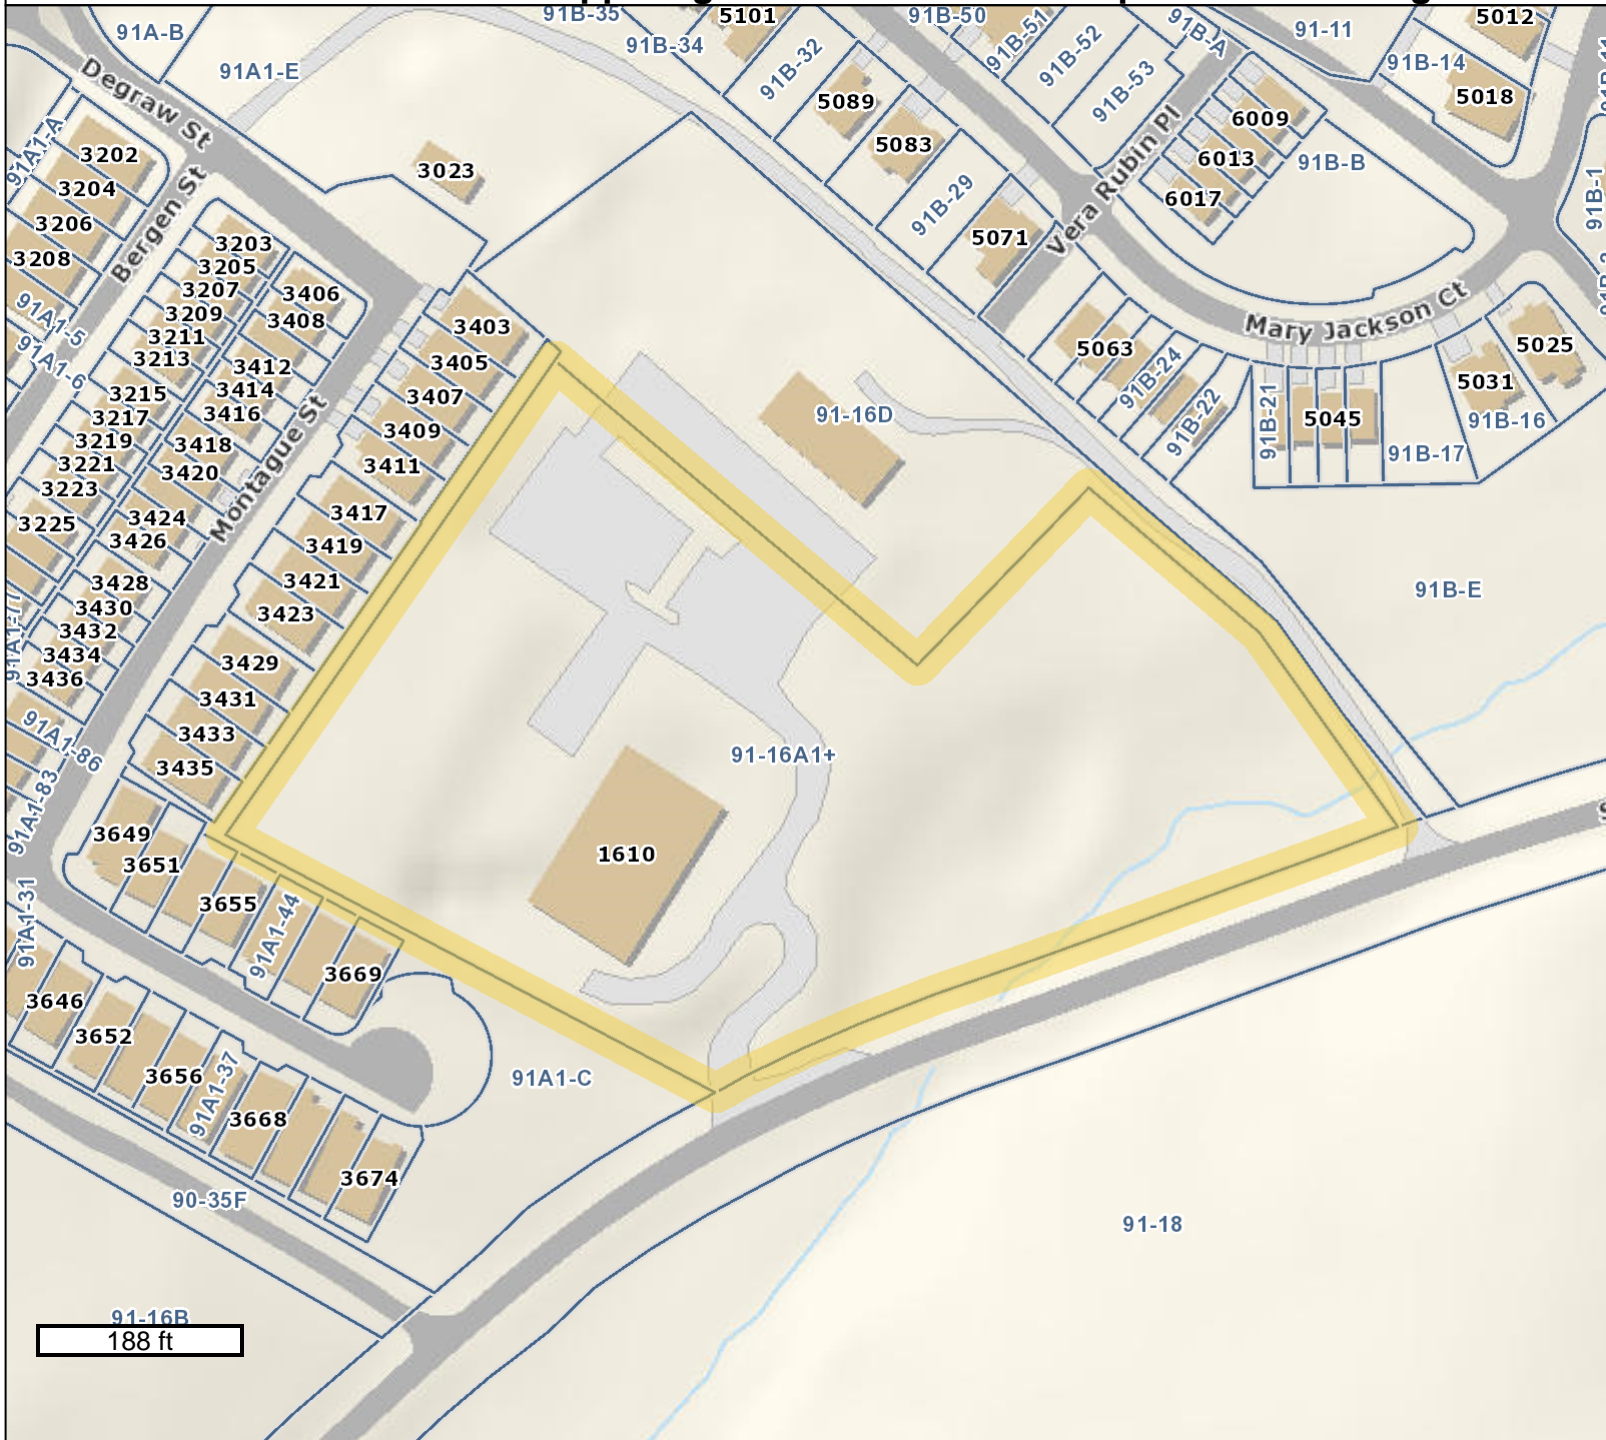

SP202300018 Kappa Sigma International Headquarters - Existing Conditions Map

Legend
 (Note: Some items on map may not appear in legend)

Parcel Info
 Parcels

91-16B
 188 ft

GIS-Web
 Geographic Data Services
www.albemarle.org/gis
 (434) 296-5832

SP202300018 Kappa Sigma International Headquarters - Existing Conditions Map

Legend

(Note: Some items on map may not appear in legend)

- Overlays
 - Water Protection Ordinance Buffers
- Parcel Info
 - Parcels
- Elevation
 - Y2018 Elevation Contours
 - Y2018 Elevation Contours (100 ft)
 - Y2018 Elevation Contours (60 ft)
 - Y2018 Elevation Contours (40 ft)
 - Y2018 Elevation Contours (20 ft)
 - Y2018 Elevation Contours (4 ft)
- Zoning Info
 - Flood Hazard Overlay (100 Year Flo)
 - Steep Slopes Overlay
 - Critical Slopes
 - Steep Slopes - Managed
 - Steep Slopes - Preserved