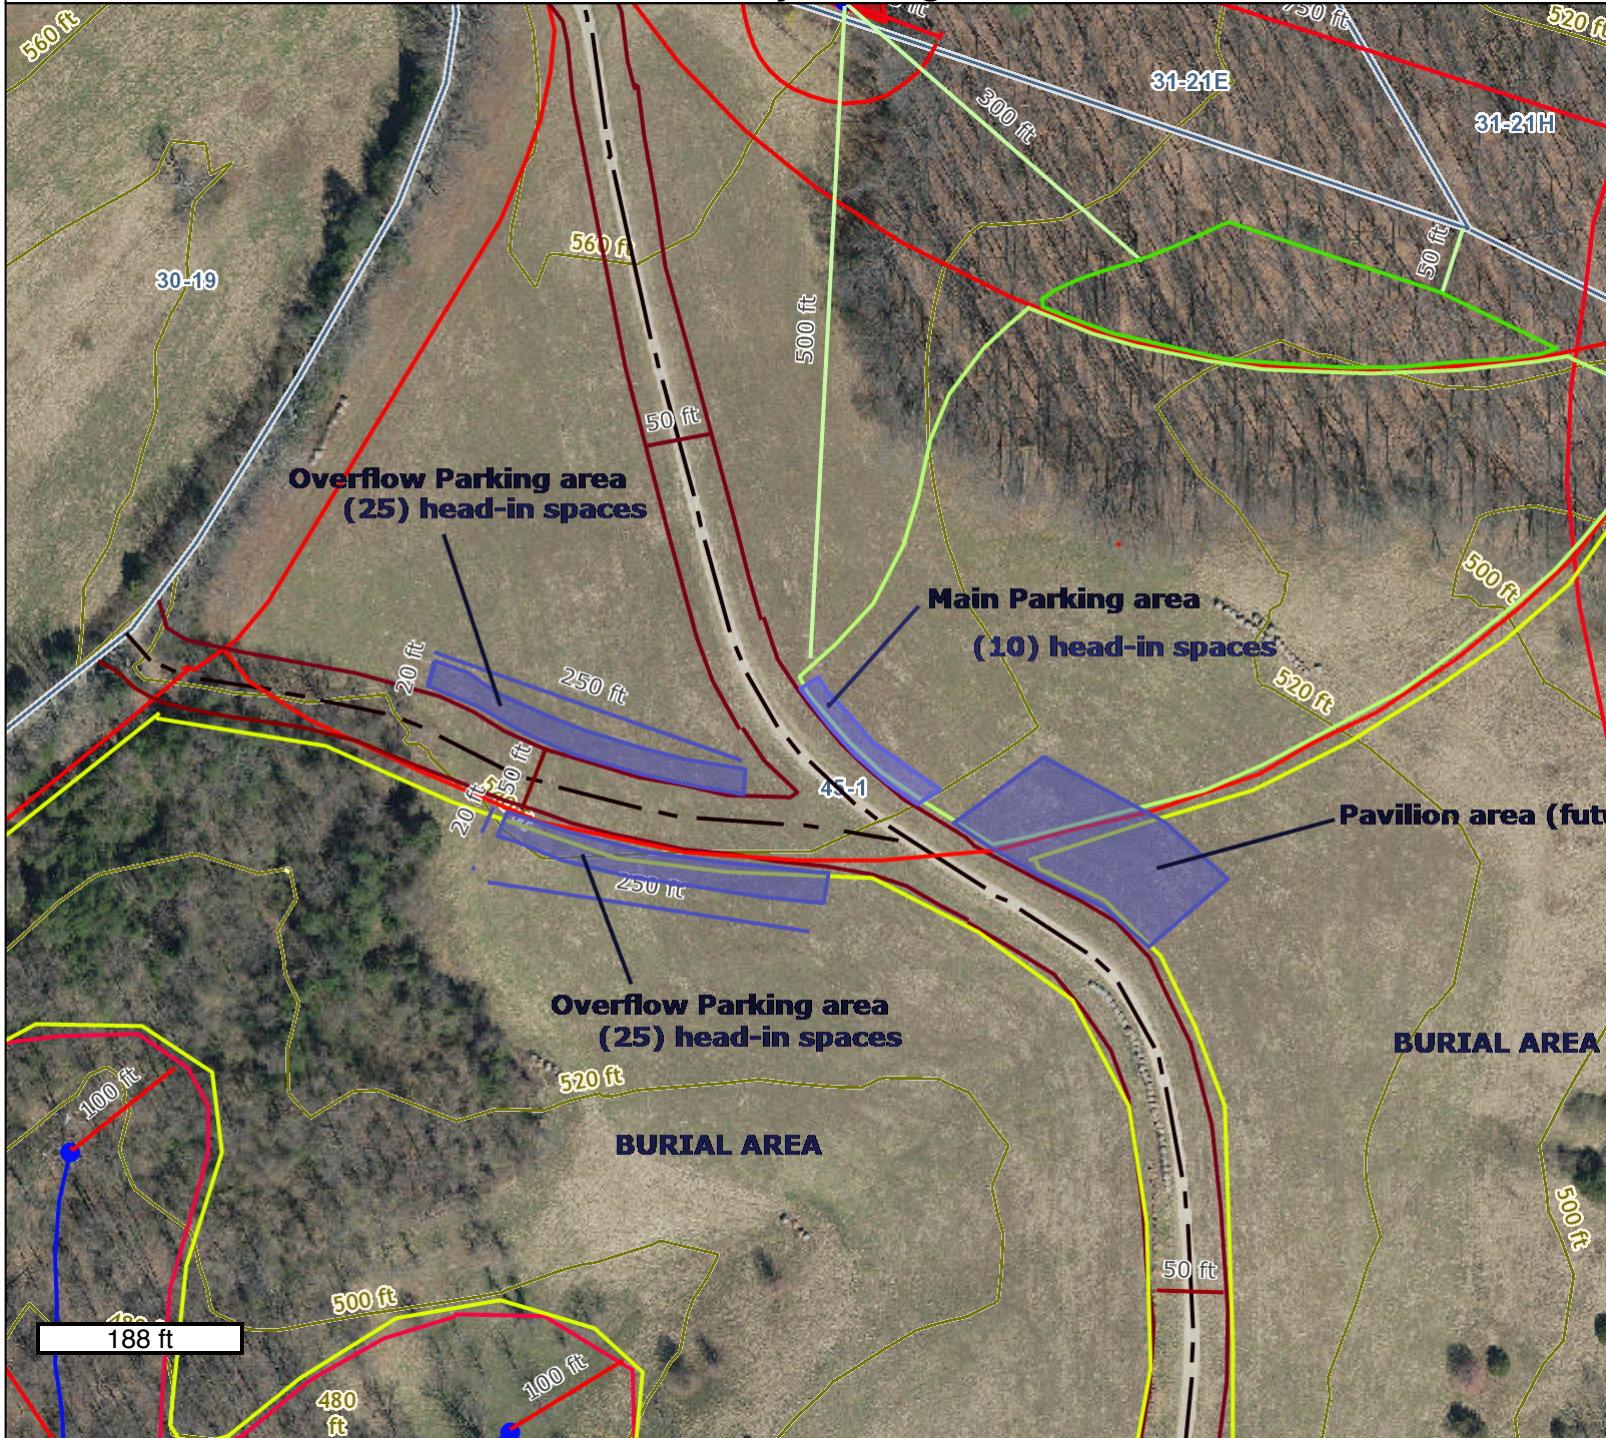

Green Cemetery Parking and Pavilion - v 3.0 100ft scale

Legend

(Note: Some items on map may not appear in legend)

Parcel Info

□ Parcels

Elevation

— Y2018 Elevation Contours

— Y2018 Elevation Contours (20 ft)