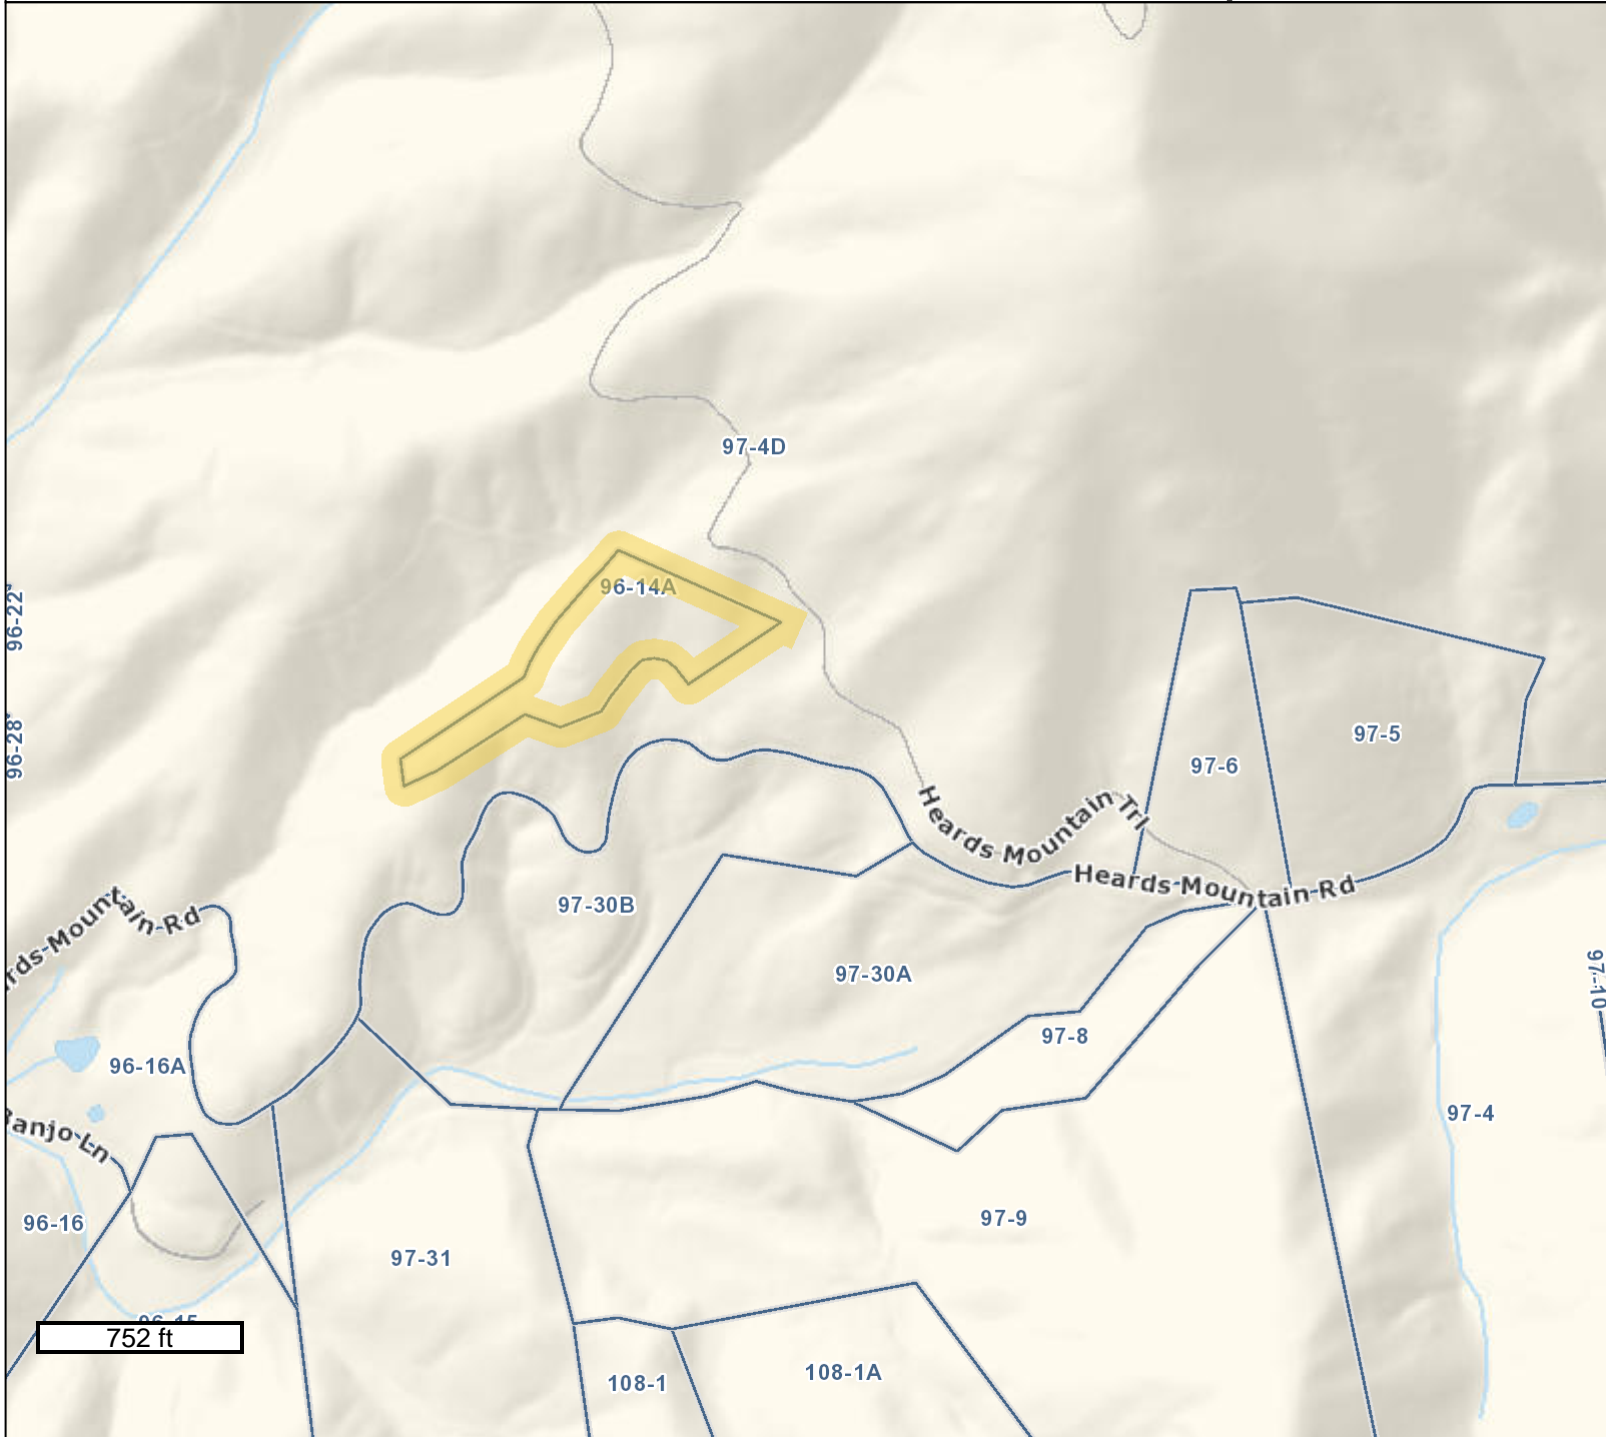

SE202000015 Location Map

Legend

(Note: Some items on map may not appear in legend)

Parcel Info

- Parcels

GIS-Web
Geographic Data Services
www.albemarle.org/gis
(434) 296-5832